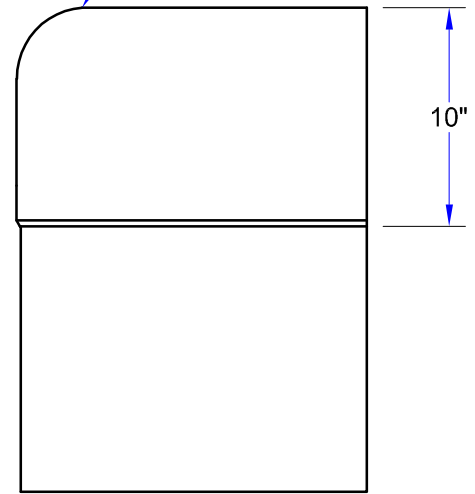

### "PBHS-0909-TD" PRO-BOWL HAND SINKS

MODEL	BOWL SIZE (L X W X H)	OVERALL SINK SIZE (L X W X H)	SIDE SPLASH	WEIGHT (LBS)
PBHS-W-0909-TD-SSLR	9"x9"x5"	12"x16"x22"	LH & RH	28

ALL DIMENSIONS ARE TYPICAL. TOLERANCE +/- .500". JOHN BOOS & CO. RESERVES THE RIGHT TO CHANGE SPECIFICATIONS WITHOUT NOTICE.

# DETAILED SPECIFICATIONS

1/2"  
TURN-DOWN

LEFT & RIGHT  
SIDE SPLASHES  
18GA SS

## "PBHS-0909-TD" PRO-BOWL HAND SINKS

MODEL	BOWL SIZE (L X W X H)	OVERALL SINK SIZE (L X W X H)	SIDE SPLASH	WEIGHT (LBS)
PBHS-W-0909-TD-SSLR	9"x9"x5"	12"x16"x22"	LH & RH	28

ALL DIMENSIONS ARE TYPICAL. TOLERANCE +/- .500". JOHN BOOS & CO. RESERVES THE RIGHT TO CHANGE SPECIFICATIONS WITHOUT NOTICE.