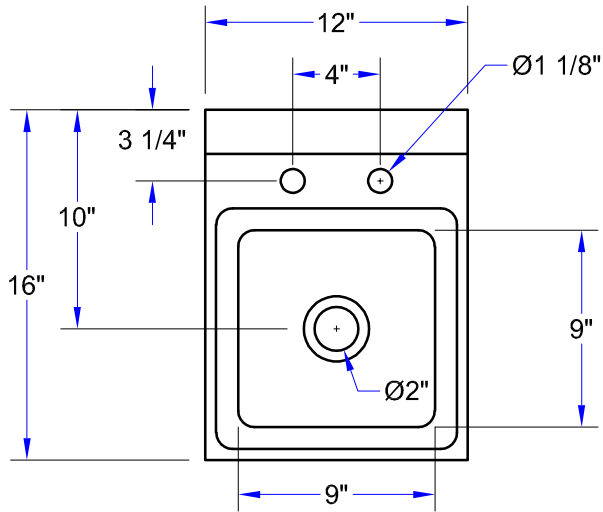

## "PBHS-09-TD" PRO-BOWL HAND SINKS

*Wall Mount, (1) 9"x9"x5" Deep Bowl w/Towel Dispenser*

**FEATURES:**

- Fabricated Sink Bowl
- Includes Basket Drain
- Deck Mount Faucet Holes, 4" On-Center
- 1-1/2" Drain Plumbing Connection
- Fold Out Towel Dispenser In Apron With Magnetic Catches, For C-Fold Towels

### "PBHS-0909-TD" PRO-BOWL HAND SINKS

MODEL	BOWL SIZE (L X W X H)	OVERALL SINK SIZE (L X W X H)	SIDE SPLASH	WEIGHT (LBS)
PBHS-W-0909-TD-SSLR	9"x9"x5"	12"x16"x22"	LH & RH	28

ALL DIMENSIONS ARE TYPICAL. TOLERANCE +/- .500". JOHN BOOS & CO. RESERVES THE RIGHT TO CHANGE SPECIFICATIONS WITHOUT NOTICE.

# DETAILED SPECIFICATIONS

1/2"  
TURN-DOWN

LEFT & RIGHT  
SIDE SPLASHES  
18GA SS

## "PBHS-0909-TD" PRO-BOWL HAND SINKS

MODEL	BOWL SIZE (L X W X H)	OVERALL SINK SIZE (L X W X H)	SIDE SPLASH	WEIGHT (LBS)
PBHS-W-0909-TD-SSLR	9"x9"x5"	12"x16"x22"	LH & RH	28

ALL DIMENSIONS ARE TYPICAL. TOLERANCE +/- .500". JOHN BOOS & CO. RESERVES THE RIGHT TO CHANGE SPECIFICATIONS WITHOUT NOTICE.