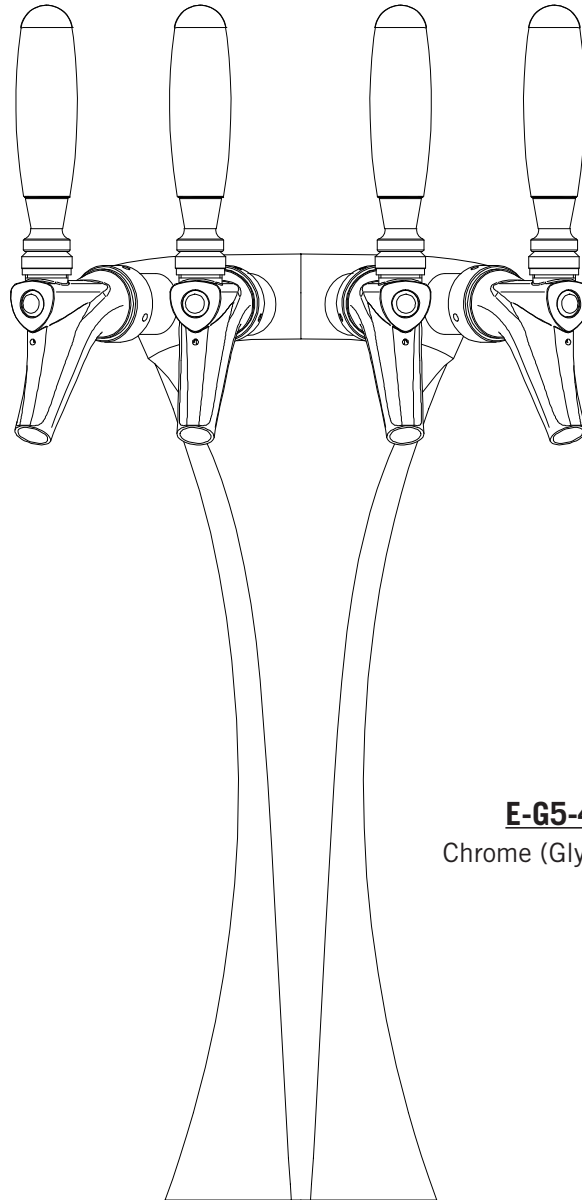

- A distinctive tower with crisp lines defining its shape.
- All stainless steel product contact.
- Available in glycol cooled only.

E-G5-4-C-G
Chrome (Glycol Cooled)

Medallion Version Available: E-G5-4-C-G-M*

Faucet knobs not included.

Part No.	Faucets	Finish	Dispense System	Shipping Weight
<input type="checkbox"/> E-G5-4-C-G	4	Chrome	Glycol Cooled	TBD
				TBD

Medallion Version Available: E-G5-4-C-G-M*

Dimensions