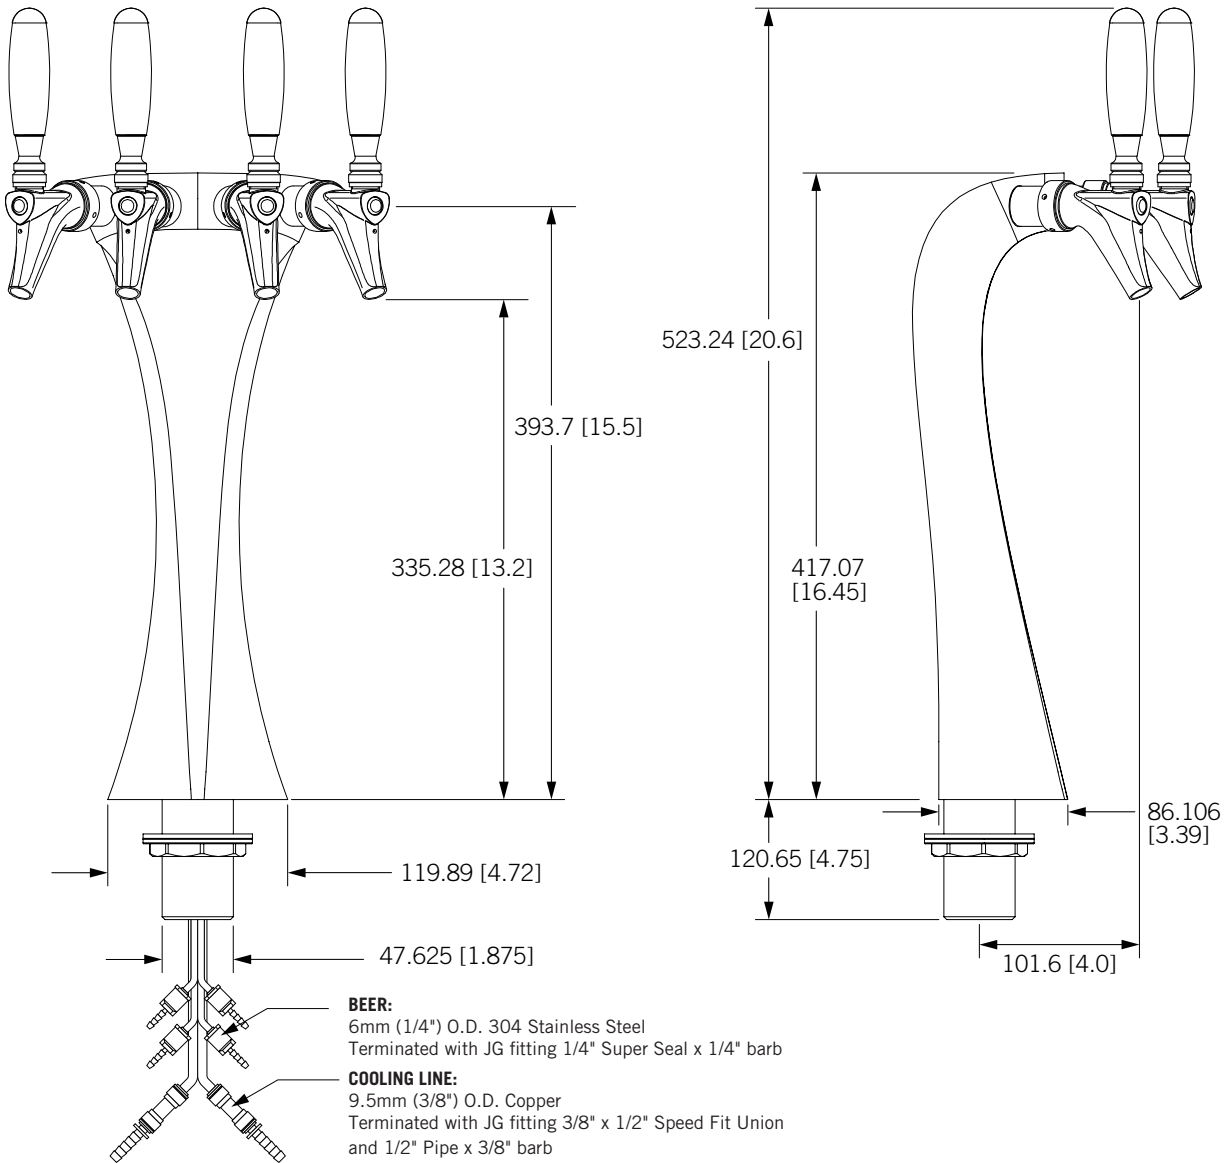

- A distinctive tower with crisp lines defining its shape.
- All stainless steel product contact.
- Available in glycol cooled only.

E-G5-4-C-G
Chrome (Glycol Cooled)

Medallion Version Available: E-G5-4-C-G-M*

Faucet knobs not included.

Part No.	Faucets	Finish	Dispense System	Shipping Weight
<input type="checkbox"/> E-G5-4-C-G	4	Chrome	Glycol Cooled	TBD
				TBD

Medallion Version Available: E-G5-4-C-G-M*

Dimensions