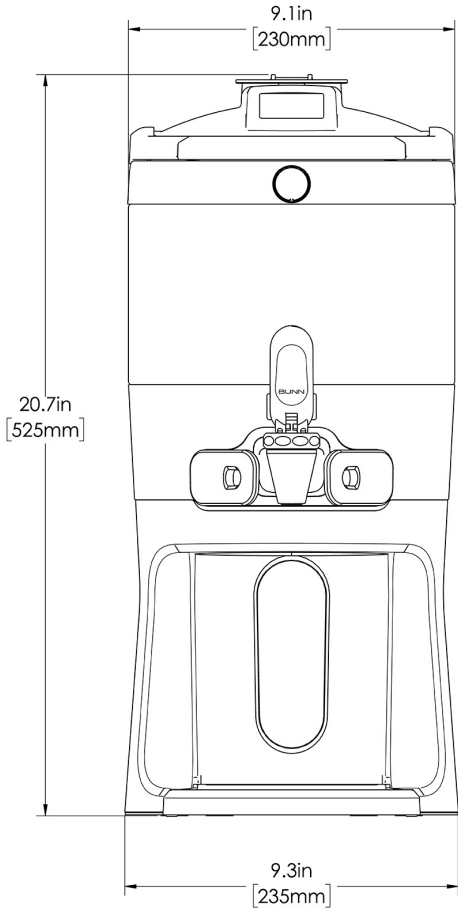

1Gal(3.8L) TF Srvr w/Base DSG GEN3

Height: 20.7" Width: 9.3" Depth: 13.0"
(52.6cm) (23.6cm) (33.0cm)

- Digital sight gauge operates on four easily replaceable AAA batteries with an average 1-year lifespan: display shows low battery symbol when replacement is needed
- Unique lid design allows the display to be forward or rear facing
- Volume indicator displays how much coffee is left inside the server
- Four-hour digital count-up timer
- Vacuum insulated to keep coffee hot for hours
- Brew-through design with flip lid cover
- Soft-grip bail handle for easy transportation
- Self-locking stand allows for multiple brewing and serving options
- Large cup clearance allows for dispensing into cups, decanters and thermal carafes
- Sturdy aluminum faucet guard keeps faucet area clean and protected
- Drip tray is easily removed for cleaning or to provide extra clearance for dispensing into pitchers
- Fast flow faucet
- Ideal for use with Twin or Single Infusion Series Brewers

Holding Capacity

English	Metric
128 oz.	3.8 L

 **WARNING:**

BUNN® reserves the right to change specifications and product design without notice. Such revisions do not entitle the buyer to corresponding changes, improvements, additions or replacements for previously purchased equipment. For most current specifications and other info visit bunn.com.

Last Updated:
09/21/2023

	Unit			Shipping				
	Height	Width	Depth	Height	Width	Depth	Weight	Volume
English	20.7 in.	9.3 in.	13.0 in.	16.6 in.	11.9 in.	15.3 in.	14.300 lbs	1.752 ft ³
Metric	52.6 cm	23.6 cm	33.0 cm	42.2 cm	30.3 cm	38.7 cm	6.486 kgs	0.050 m ³