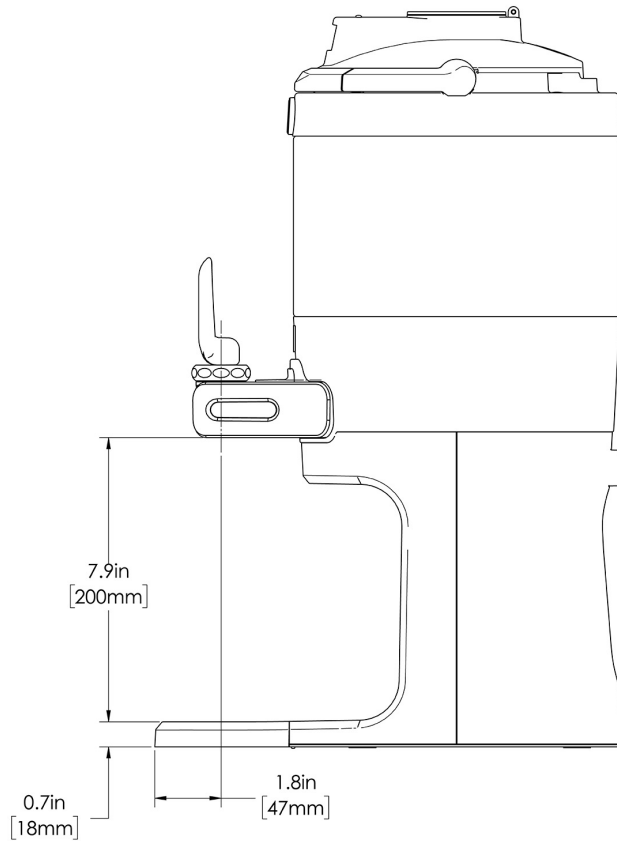

1Gal(3.8L) TF Srvr w/Base DSG GEN3

Height: 20.7" Width: 9.3" Depth: 13.0"
(52.6cm) (23.6cm) (33.0cm)

- Digital sight gauge operates on four easily replaceable AAA batteries with an average 1-year lifespan: display shows low battery symbol when replacement is needed
- Unique lid design allows the display to be forward or rear facing
- Volume indicator displays how much coffee is left inside the server
- Four-hour digital count-up timer
- Vacuum insulated to keep coffee hot for hours
- Brew-through design with flip lid cover
- Soft-grip bail handle for easy transportation
- Self-locking stand allows for multiple brewing and serving options
- Large cup clearance allows for dispensing into cups, decanters and thermal carafes
- Sturdy aluminum faucet guard keeps faucet area clean and protected
- Drip tray is easily removed for cleaning or to provide extra clearance for dispensing into pitchers
- Fast flow faucet
- Ideal for use with Twin or Single Infusion Series Brewers

Holding Capacity

English	Metric
128 oz.	3.8 L

 **WARNING:**

BUNN® reserves the right to change specifications and product design without notice. Such revisions do not entitle the buyer to corresponding changes, improvements, additions or replacements for previously purchased equipment. For most current specifications and other info visit bunn.com.

Last Updated:
09/21/2023

	Unit			Shipping				
	Height	Width	Depth	Height	Width	Depth	Weight	Volume
English	20.7 in.	9.3 in.	13.0 in.	16.6 in.	11.9 in.	15.3 in.	14.300 lbs	1.752 ft ³
Metric	52.6 cm	23.6 cm	33.0 cm	42.2 cm	30.3 cm	38.7 cm	6.486 kgs	0.050 m ³