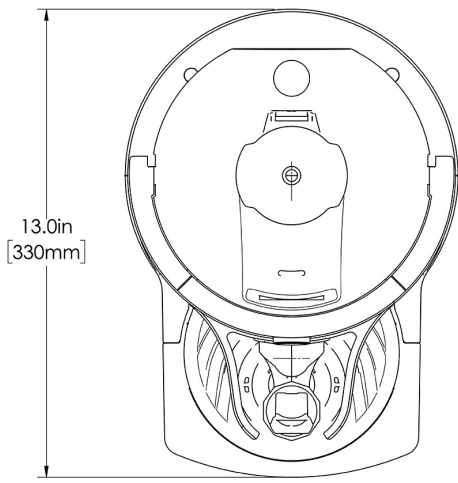

1Gal(3.8L) TF Srvr w/Base DSG GEN3

Height: 20.7" Width: 9.3" Depth: 13.0"
(52.6cm) (23.6cm) (33.0cm)

- Digital sight gauge operates on four easily replaceable AAA batteries with an average 1-year lifespan: display shows low battery symbol when replacement is needed
- Unique lid design allows the display to be forward or rear facing
- Volume indicator displays how much coffee is left inside the server
- Four-hour digital count-up timer
- Vacuum insulated to keep coffee hot for hours
- Brew-through design with flip lid cover
- Soft-grip bail handle for easy transportation
- Self-locking stand allows for multiple brewing and serving options
- Large cup clearance allows for dispensing into cups, decanters and thermal carafes
- Sturdy aluminum faucet guard keeps faucet area clean and protected
- Drip tray is easily removed for cleaning or to provide extra clearance for dispensing into pitchers
- Fast flow faucet
- Ideal for use with Twin or Single Infusion Series Brewers

Agency:

Specifications

Product #: 42700.0200

Lid Color: Black

Handle: Bail Handle

Liner: Stainless Steel

Dispense: Lever Action

Additional Features

Holding Capacity

English	Metric
128 oz.	3.8 L

 **WARNING:**

BUNN® reserves the right to change specifications and product design without notice. Such revisions do not entitle the buyer to corresponding changes, improvements, additions or replacements for previously purchased equipment. For most current specifications and other info visit bunn.com.

Last Updated:
09/21/2023

	Unit			Shipping				
	Height	Width	Depth	Height	Width	Depth	Weight	Volume
English	20.7 in.	9.3 in.	13.0 in.	16.6 in.	11.9 in.	15.3 in.	14.300 lbs	1.752 ft ³
Metric	52.6 cm	23.6 cm	33.0 cm	42.2 cm	30.3 cm	38.7 cm	6.486 kgs	0.050 m ³