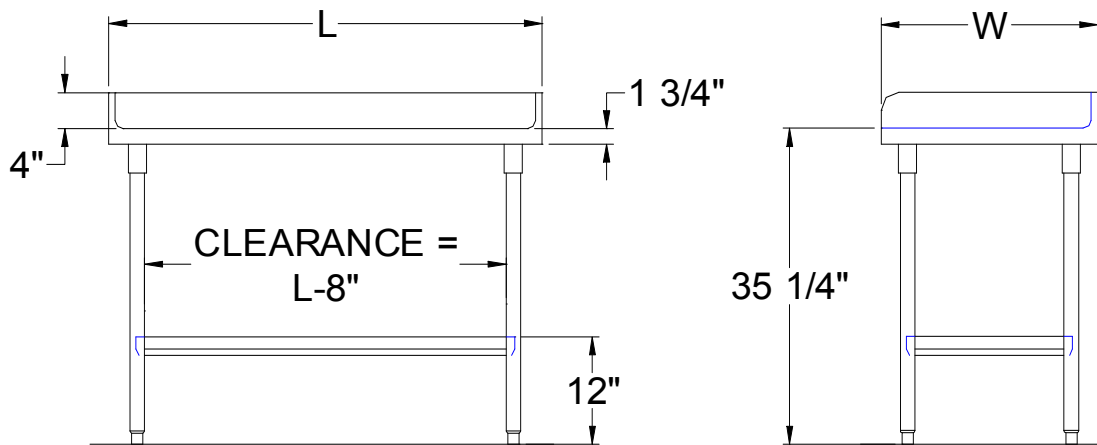

CERTIFICATIONS:

ACCESSORIES

DESCRIPTION
Drawer
Drawer Lock
Casters
Overshelves
Pot Rack

"DNS" WOOD TOP WORK TABLES

LENGTH	24" WIDE	WT (LBS)	30" WIDE	WT (LBS)	36" WIDE	WT (LBS)
48"	DNS01	126	DNS07	149	DNS13	172
60"	DNS02	149	DNS08	177	DNS14	205
72"	DNS03	172	DNS09	205	DNS15	237
84"	DNS04	194	DNS10	232	DNS16	269
96"	DNS05	218	DNS11	260	DNS17	302
108"	DNS05A	245	DNS11A	292	DNS17A	338
120"	DNS06	272	DNS12	324	DNS18	375

ALL DIMENSIONS ARE TYPICAL. TOLERANCE +/- .500". JOHN BOOS & CO. RESERVES THE RIGHT TO CHANGE SPECIFICATIONS WITHOUT NOTICE.

DETAILED SPECIFICATIONS

Units 7 Ft. & Larger Are
Furnished With Six Legs
Shelf Length = Length Minus 4.875"
Shelf Width = Width Minus 4.25"

"DNS" WOOD TOP WORK TABLES

LENGTH	24" WIDE	WT (LBS)	30" WIDE	WT (LBS)	36" WIDE	WT (LBS)
48"	DNS01	126	DNS07	149	DNS13	172
60"	DNS02	149	DNS08	177	DNS14	205
72"	DNS03	172	DNS09	205	DNS15	237
84"	DNS04	194	DNS10	232	DNS16	269
96"	DNS05	218	DNS11	260	DNS17	302
108"	DNS05A	245	DNS11A	292	DNS17A	338
120"	DNS06	272	DNS12	324	DNS18	375

ALL DIMENSIONS ARE TYPICAL. TOLERANCE +/- .500". JOHN BOOS & CO. RESERVES THE RIGHT TO CHANGE SPECIFICATIONS WITHOUT NOTICE.