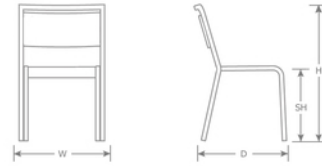

DETAILS

H	W	D	Lbs
32.5"	18.5"	25.5"	9.5

Outdoor/Indoor Side Chair

Frame: Square Tube Aluminum

Seat/Back: All-Weather Wicker

SHIPPING

Master Pack Quantity: 6

FOB: PA 17042