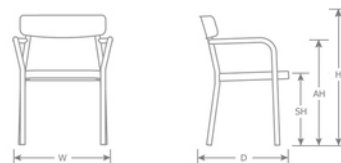

DETAILS

H	W	D	SH	AH	Lbs
30.5"	23"	20.5"	18"	26"	11.5

Download Collection Brochure [HERE](#)

Outdoor/Indoor Stacking Armchair

Advanced Collection

Frame: Aluminum

Seat/Back: Aluminum

Stackability: 4

SHIPPING

Master Pack Quantity: 4

Master Pack Dimensions: 24.5" x 27.5" x 40"

Master Pack Weight: 60 Lbs.

Density: 3.85

Freight Class: 250

FOB: PA 17042

Special Order Ship Finishes: