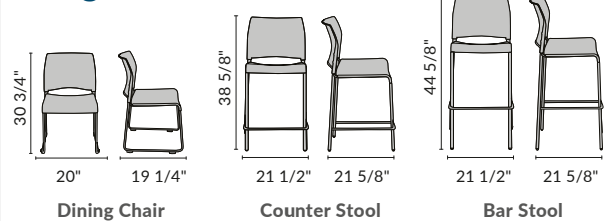

Ergonomically designed to provide maximum comfort, easy to clean offering a practical seating solution for any environment

Standard Colors

Custom Color Options Available!

Dining Height: 8804-11-10
Counter Height: 8804C-11-10
Bar Height: 8804B-11-10

Dining Height: 8810-11-10
Counter Height: 8810C-11-10
Bar Height: 8810B-11-10

Dining Height: 8820-11-10
Counter Height: 8820C-11-10
Bar Height: 8820B-11-10

Dining Height: 8801-11-01

Dining Height: 8817-11-17

Compatible with DOLLY

Stacks 35 CHAIRS

Stacks 24 STOOLS

Features

Heights