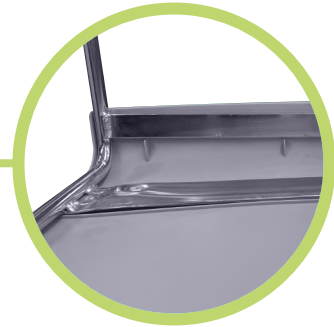

*Concealed Welded Crossplate
for Extra Reinforcement*

8800 Series
POLY
Seat