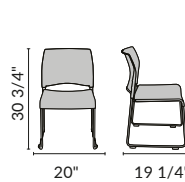

Heights

Dining Chair