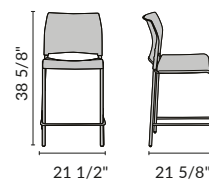

Counter Stool