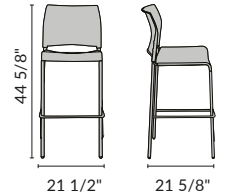

**8700 Add-On Armrest**  
Compatible with all 8700 Heights  
Optional Armrest with black frame and black plastic arm

**8700 Dining Chair**  
18" SEAT HEIGHT

**8700C Counter Stool**  
24" SEAT HEIGHT

**8700B Bar Stool**  
30" SEAT HEIGHT

**Standard Colors**

**Blue Back and Seat  
Black Frame**  
8704-10-04

**Black Back and Seat  
Chrome Frame**  
Dining Height: 8710-11-10  
Counter Height: 8710C-11-10  
Bar Height: 8710B-11-10

**Grey Back and Blue Seat  
Silver Frame**  
8742-12-02

Add code '-A' to the end of the model number to add Armrests

**Heights**

Dining Chair

Counter Stool

Bar Stool

**Features**

"Rod In Tube" Design Chair Frame

Chair Glides Function as Built-In Gangers for Multi Chair Setup

7/8" Leg Tubing on Stool Options

**DY-87**  
for Dining Height

Compatible with DOLLY

**DY-87B**  
for Counter and Bar Height

stacks  
**35**  
CHAIRS

stacks  
**24**  
STOOLS

*Ergonomically designed to provide maximum comfort, easy to clean offering a practical seating solution for any environment*