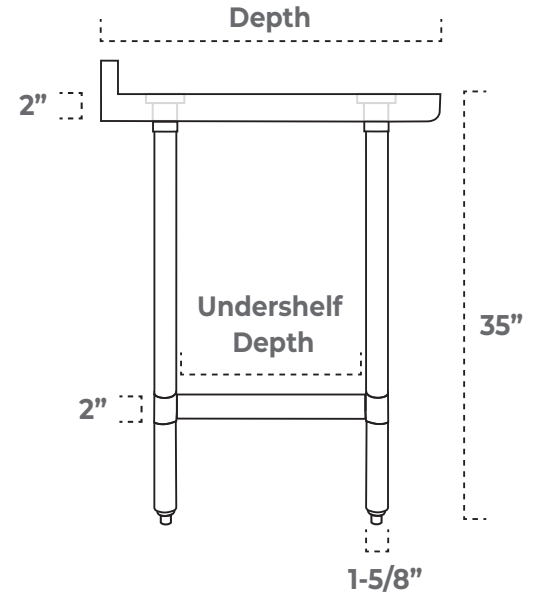

UNIT VIEW

Side View

Intended For Commercial Use Only. Empura assumes no liability for component failure, factory defects or any other damages for units installed in non-commercial foodservice or residential applications.

Attention CA Residents: This product can expose you to chemicals including lead, which are known to the State of California to cause cancer, birth defects, or other reproductive harm. For more information, go to www.p65warnings.ca.gov.