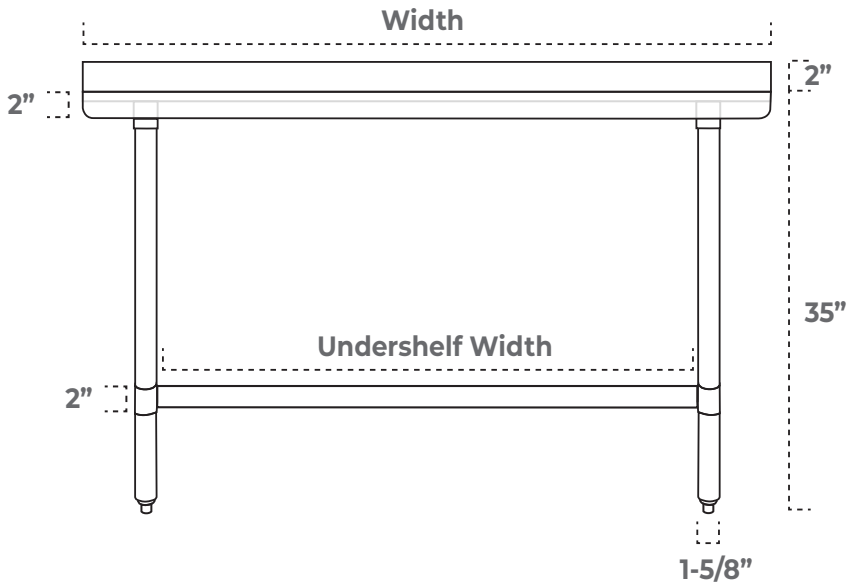

UNIT VIEW

Front View