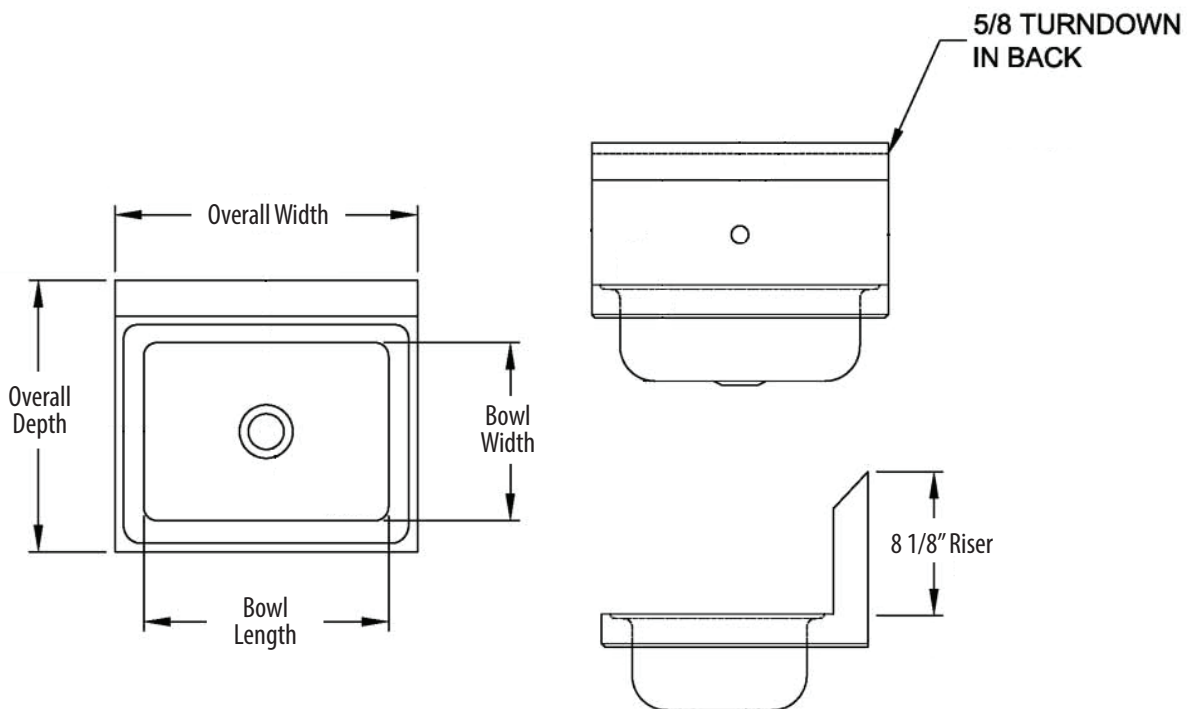

### Features:

- Wall Mounting Hardware Included
- Drain Included
- Marine Edge

### Options:

- Upgraded Faucets
- Other Plumbing Accessories - Call For Details

Part Number	Unit Size (w x d)	Bowl Dim. (l x w x d)	Faucet / Spout Mounting	Included Faucet	Drain Size	Product Weight (lbs)
BKHS-W-1410-1	17" x 15 1/2"	14" x 10" x 5"	1 Hole Splash	-	1 7/8"	8.00
BKHS-W-1410-1-P-G	17" x 15 1/2"	14" x 10" x 5"	1 Hole Splash	BKF-SEF-3G	1 7/8"	18.00
BKHS-W-1410-1-4D	17" x 15 1/2"	14" x 10" x 5"	1 Hole Splash	-	3 1/2"	20.00
BKHS-W-1410-1-4D-P-G	17" x 15 1/2"	14" x 10" x 5"	1 Hole Splash	BKF-SEF-3G	3 1/2"	