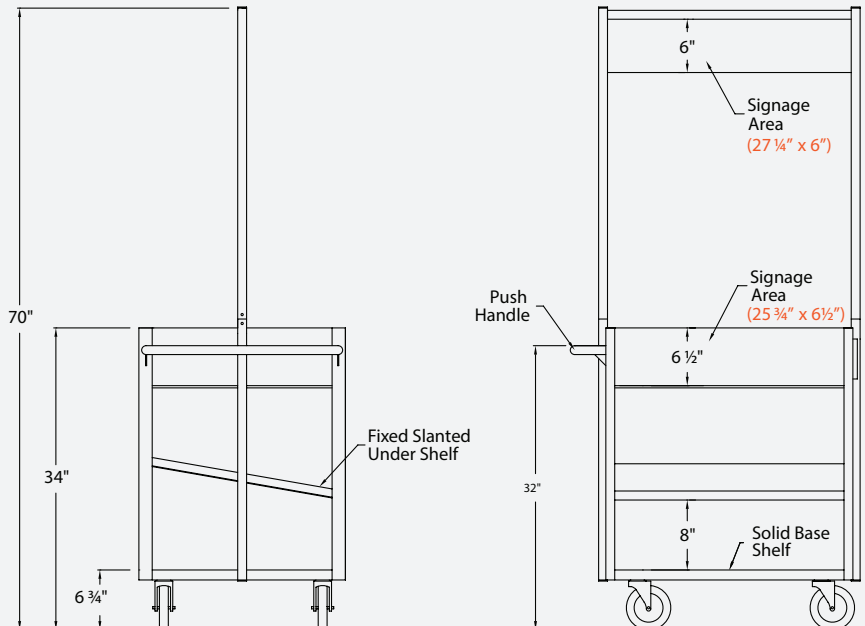

Note: Poly food boxes, custom signage and any other accessories are not included and must be purchased by end user.