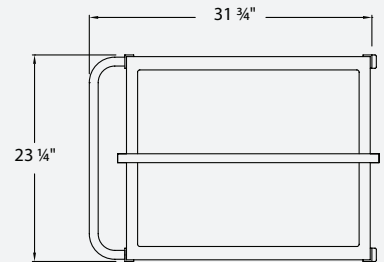

Note: Poly food boxes, custom signage and any other accessories are not included and must be purchased by end user.