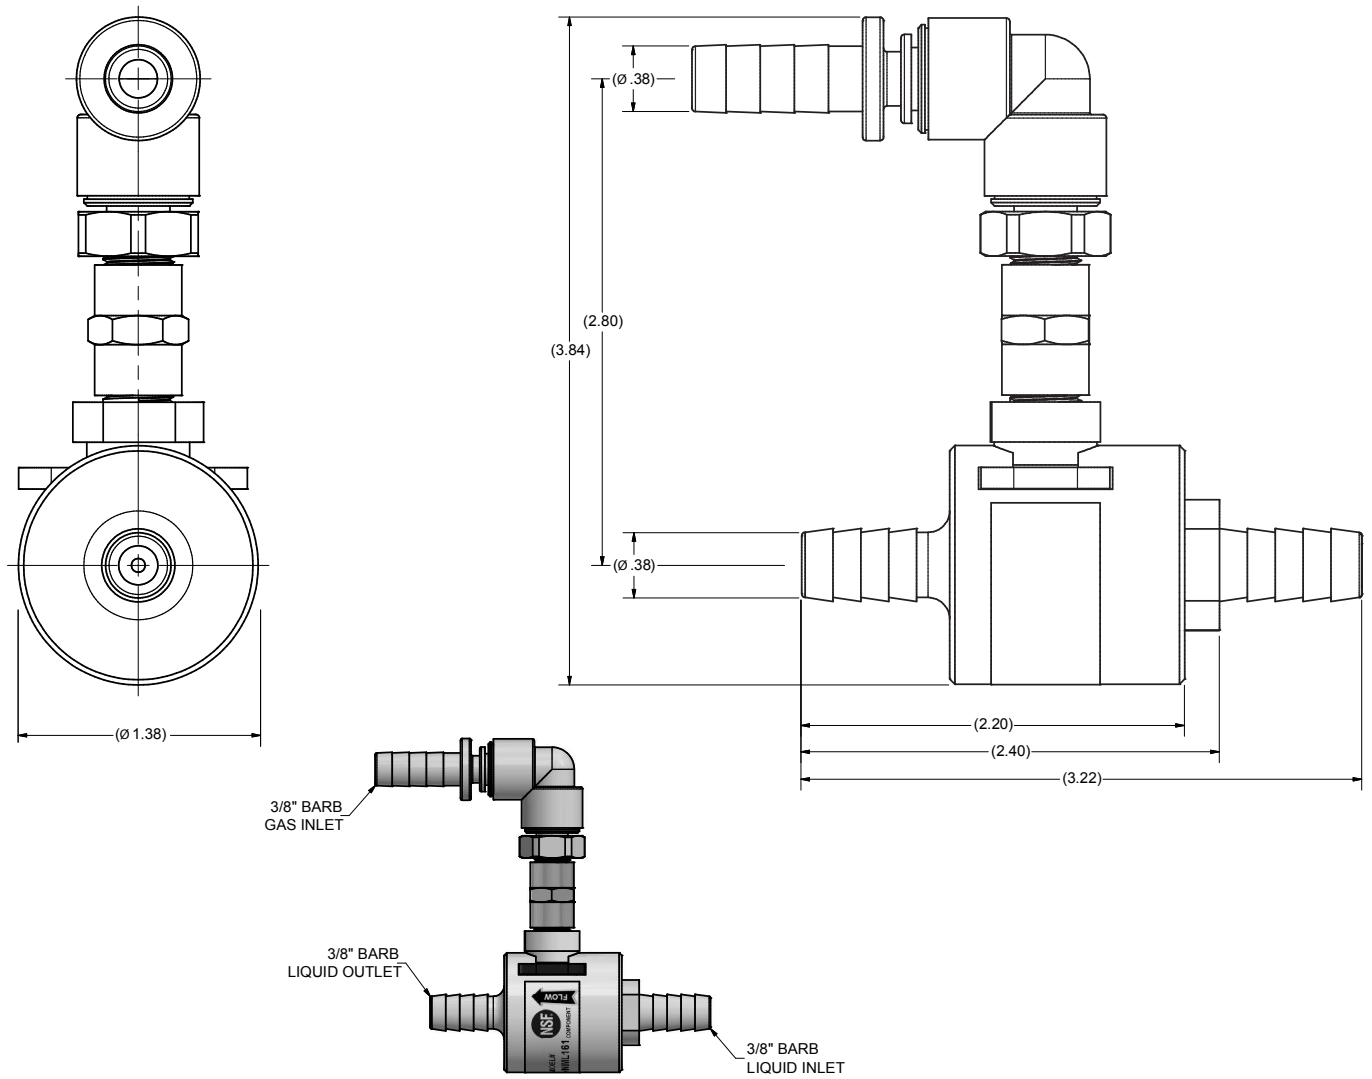

- Instantly infuse coffee or tea with nitrogen.
- Add compact-sized module to your trunkline.
- Consistent pour after pour.

**MININIM161**

1 PRODUCT

Part No.	Description	Beverage Package	Finish	Shipping Weight
<input type="checkbox"/> MININIML161	Gas Infusion Module	Keg, Corny Keg, Beverage Tank™, Kegged Product		TBD
				TBD

Operating Performance

Number of Products	1
Beverage Pressure	30-35 PSI
Gas Pressure Applied to NIM	14-19 PSI
Approval	NSF-51
Mounting	Inline
Warranty	One year parts and labor

Dimensions

 **MICRO MATIC**  
 Toll-Free: 1-866-327-4159  
[www.micromatic.com](http://www.micromatic.com)