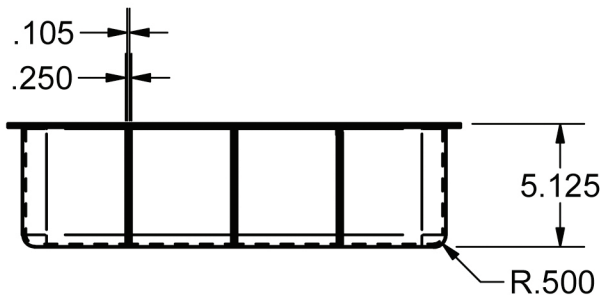

Bottle Well Holder

Underbar Equipment

Use your smart phone to scan the above QR code to visit our website:
www.bk-resources.com

Features:

- Keeps bottles cold without contacting ice
- Fits 21" depth ice bins with & without cold plate or a 17.10" front to back ice bin
- Holds 4 bottles
- Dividers are removable

Part Number	Fits	Weight	Length (Dim. A)	Product Weight (lbs)
BK-IBBH	21"	2 lbs.	18.855"	1.50
BK-IBBH-18	18"	2 lbs.	16.000"	1.00

PRODUCT DATA SHEET

BK RESOURCES