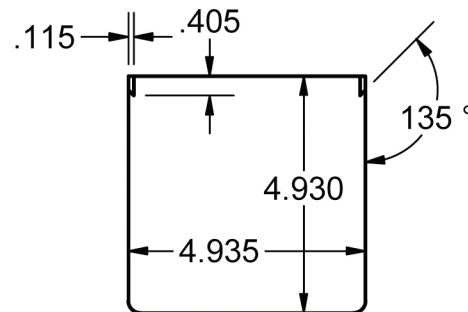

Bottle Well Holder

Underbar Equipment

Use your smart phone to scan the above QR code to visit our website:
www.bk-resources.com

Features:

- Keeps bottles cold without contacting ice
- Fits 21" depth ice bins with & without cold plate or a 17.10" front to back ice bin
- Holds 4 bottles
- Dividers are removable

Part Number	Fits	Weight	Length (Dim. A)	Product Weight (lbs)
BK-IBBH	21"	2 lbs.	18.855"	1.50
BK-IBBH-18	18"	2 lbs.	16.000"	1.00

PRODUCT DATA SHEET

BK RESOURCES