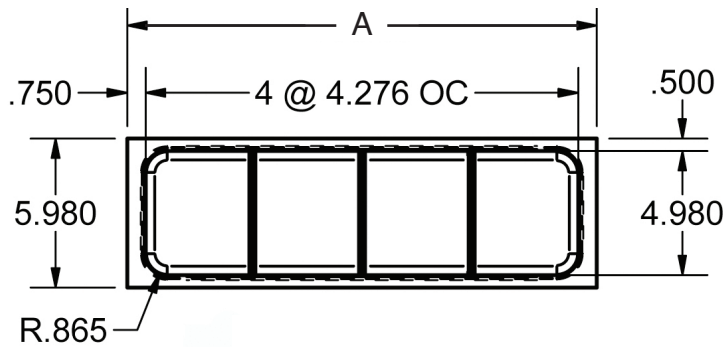

Bottle Well Holder

Underbar Equipment

Use your smart phone to scan the above QR code to visit our website:
www.bk-resources.com

Features:

- Keeps bottles cold without contacting ice
- Fits 21" depth ice bins with & without cold plate or a 17.10" front to back ice bin
- Holds 4 bottles
- Dividers are removable

Part Number	Fits	Weight	Length (Dim. A)	Product Weight (lbs)
BK-IBBH	21"	2 lbs.	18.855"	1.50
BK-IBBH-18	18"	2 lbs.	16.000"	1.00

PRODUCT DATA SHEET

BK RESOURCES