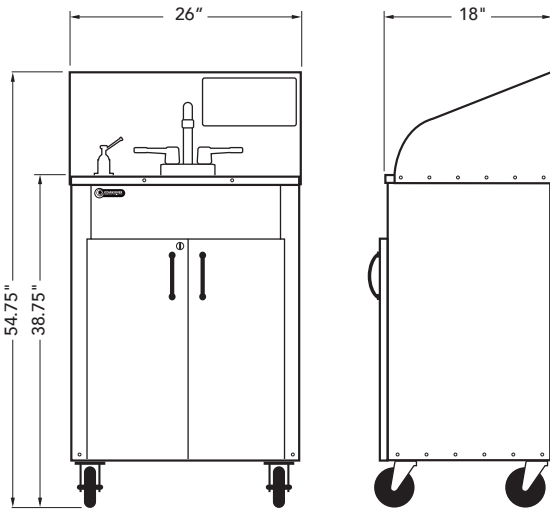

ELITE PRO 1

Our Elite PRO 1 self-contained, portable, hot water, handwashing sink has certainly found its flow with added splashguard and M-Fold Towel Dispenser. This one-stop hand hygiene station is NSF-certified and out-of-the-box ready, so your workspace and sanitation sanity are kept intact.

Food-safety-grade stainless countertops, cabinets, and single sink basin with built-in, top-fill soap dispenser are just the kind of durable help high-volume, compact spaces call for. Keyless locking white/black doors with white/black edging combinations keep your quick-connect water tanks safe and ready for the shift ahead. Go ahead, flip over that 'NOW OPEN' sign with handwashing code-compliant confidence.

ESPRWW-SS-SS1N

Model Name	Elite PRO 1
NSF Certified	Yes
LivingGreen Certified	Yes
SACERS Rating	12, 3.4, 5.1, 5.2
CARB 93120 Phase 2	Yes
Electrical Requirements	110V, 20A Dedicated Outlet and Breaker
On-Demand Hot Water	Approx. 40°F Above Water Temperature
GPM	0.50
Approx Handwashings	45-60 (5 gallon tank)
Product Dimensions	26"W x 18"D x 54.75"H
Product Weight	103 lbs.
Basin	Single Stainless Steel
Basin Dimensions	12" W x 10" L x 5.75" D
Countertop Material	Stainless Steel
Cabinet Material	Stainless Steel
Door Material	Melamine with 3MM Edgeband
Door Color	White with White Edging
Fresh Water Tank	5 Gallon Capacity, FDA Approved
Waste Water Tank	6 Gallon Capacity, FDA Approved
Faucet Style	ADA Compliant Wrist Action Handles
Door Lock	Keyless
Soap Dispenser	Liquid Only, Countertop Mount
Cabinet Wheels	5" Front Locking/Swivel Casters
Warranty	2 Year