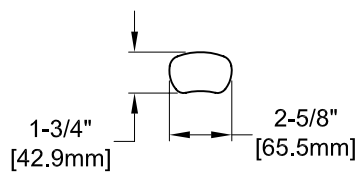

SINGLE DECK DUAL CONTROL FAUCET W/ LEVER HANDLES

SINGLE DECK DUAL CONTROL FAUCET W/ WRIST HANDLES

FOOTPRINT:

ROUGH-IN:

PRODUCT NAME: STAINLESS STEEL
SINGLE DECK DUAL CONTROL FAUCET

MODEL:

- 52760 W/ 6" SWING SPOUT W/ LEVER HANDLES
- 52779 W/ 8" SWING SPOUT W/ LEVER HANDLES
- 52787 W/ 10" SWING SPOUT W/ LEVER HANDLES
- 52795 W/ 12" SWING SPOUT W/ LEVER HANDLES
- 52809 W/ 14" SWING SPOUT W/ LEVER HANDLES
- 52817 W/ 16" SWING SPOUT W/ LEVER HANDLES
- 57266 W/ 6" SWING SPOUT W/ WRIST HANDLES
- 57274 W/ 8" SWING SPOUT W/ WRIST HANDLES
- 57282 W/ 10" SWING SPOUT W/ WRIST HANDLES
- 57290 W/ 12" SWING SPOUT W/ WRIST HANDLES
- 57304 W/ 14" SWING SPOUT W/ WRIST HANDLES
- 57312 W/ 16" SWING SPOUT W/ WRIST HANDLES

FEATURES

CONTROL VALVE

- * SINGLE DECK DUAL CONTROL
- * STAINLESS STEEL CONSTRUCTION
- * SWIVELLING SEAT DISKS
- * HOT SIDE STEM - RIGHT HAND
- * COLD SIDE STEM - LEFT HAND
- * LEVER HANDLES OR WRIST HANDLES
- * STAINLESS STEEL BRAIDED HOSE

SYSTEM LIMITS

- * TEMP: 40°F MIN. TO 140°F MAX. STATIC
- * PRESSURE 200 PSI MAX.
- * 2.20 GPM AT 80 PSI

SHIPPING WEIGHT

- * 4.75 LBS

* NSF 61-9 APPROVED & LISTED

www.truesdail.com

MODELS	DIM "A"	DIM "B"	DIM "C"
52760 57266	3" [76.2mm]	6-5/8" [168.3mm]	6" [152mm]
52779 57274	3-1/4" [82.6mm]	7-1/8" [181.0mm]	8" [204mm]
52787 57282	3-7/8" [98.4mm]	7-5/8" [193.7mm]	10" [254mm]
52795 57290	4-1/2" [114.3mm]	8-1/8" [206.4mm]	12" [305mm]
52809 57304	5-1/8" [130.2mm]	9" [228.6mm]	14" [356mm]
52817 57312	5" [149.2mm]	9-5/8" [244.5mm]	16" [406mm]