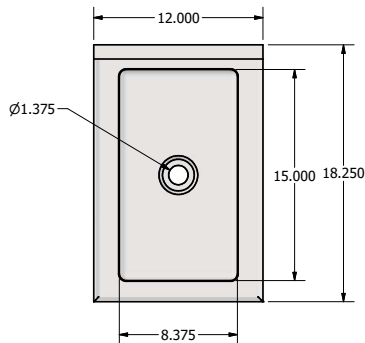

## Stainless Steel Underbar Ice Bin

12" L x 18" W x 33 1/2" H

Use your smart phone to scan the above QR code to visit our website:  
[www.bk-resources.com](http://www.bk-resources.com)

### Features:

- 4" Riser
- 12 9/16" Deep Bin
- 25 Lbs. Capacity
- Included Lid Required for Human Consumption
- Used for Liquor, Wine, and Mixer Storage
- Includes Drain (BKDR-325CP)

### Material:

- T-304 18 ga. Stainless Steel
- Stainless Steel Legs
- Adjustable High Impact Corrosion Resistant Feet

Part Number	Unit Size (l x w x h)
UB4-18-IB12	12" x 18 1/4" x 33 1/2"

PRODUCT DATA SHEET