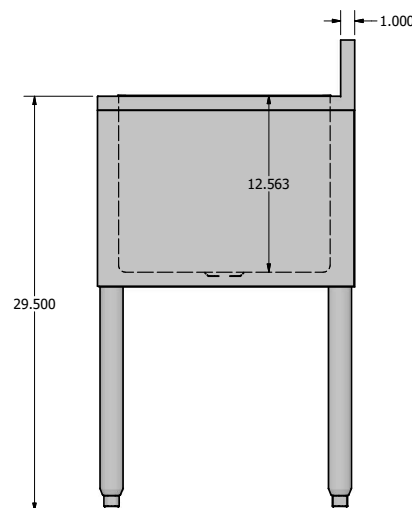

## Stainless Steel Underbar Ice Bin

12" L x 18" W x 33 1/2" H

Use your smart phone to scan the above QR code to visit our website:  
[www.bk-resources.com](http://www.bk-resources.com)

### Features:

- 4" Riser
- 12 9/16" Deep Bin
- 25 Lbs. Capacity
- Included Lid Required for Human Consumption
- Used for Liquor, Wine, and Mixer Storage
- Includes Drain (BKDR-325CP)

### Material:

- T-304 18 ga. Stainless Steel
- Stainless Steel Legs
- Adjustable High Impact Corrosion Resistant Feet

Part Number	Unit Size (l x w x h)
UB4-18-IB12	12" x 18 1/4" x 33 1/2"

PRODUCT DATA SHEET