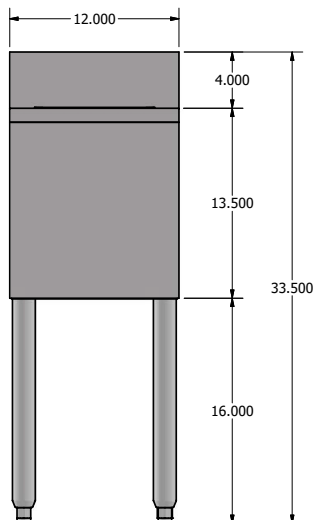

## Stainless Steel Underbar Ice Bin

12" L x 18" W x 33 1/2" H

Use your smart phone to scan the above QR code to visit our website:  
[www.bk-resources.com](http://www.bk-resources.com)

### Features:

- 4" Riser
- 12 9/16" Deep Bin
- 25 Lbs. Capacity
- Included Lid Required for Human Consumption
- Used for Liquor, Wine, and Mixer Storage
- Includes Drain (BKDR-325CP)

### Material:

- T-304 18 ga. Stainless Steel
- Stainless Steel Legs
- Adjustable High Impact Corrosion Resistant Feet

Part Number	Unit Size (l x w x h)
UB4-18-IB12	12" x 18 1/4" x 33 1/2"

PRODUCT DATA SHEET