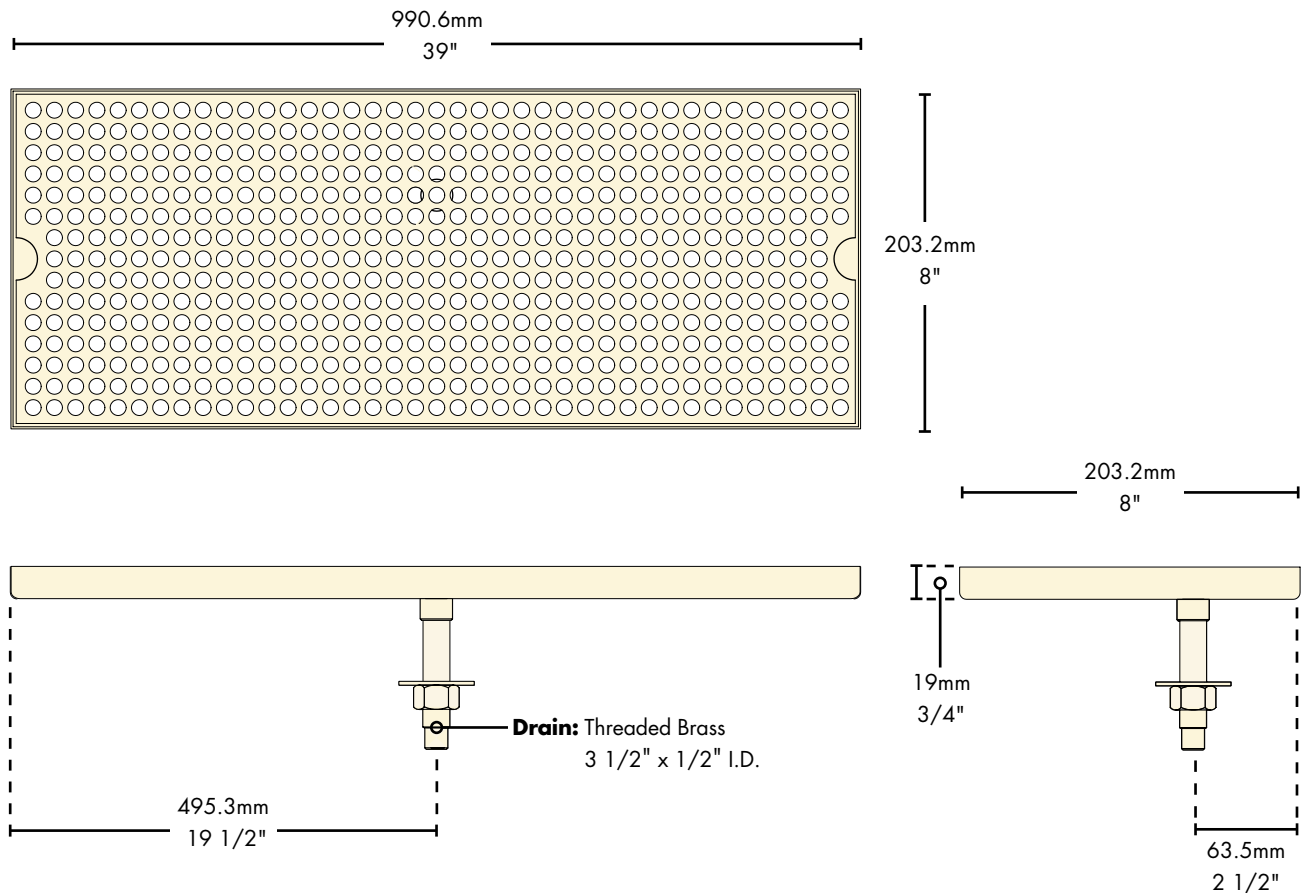

Specifications

Part No.	Description	Shipping Weight	Box Dimensions
☐ DP-820D-39	Stainless Steel	5 kg	1016mm L x 229mm W x 51mm H
		10 lbs	40"L x 9"W x 2"H
☐ DP-820DSSPVD-39	PVD Brass	5 kg	1016mm L x 229mm W x 51mm H
		10 lbs	40"L x 9"W x 2"H

Dimensions

Copyright ©2011 Micro Matic USA, Inc. All Rights Reserved.

00200D1008

www.micromatic.com

Toll Free: 1-(866) 327-4159

West	Central	Southeast	Northeast

19791 Bahama Street Northridge, CA 91324 Tel. (818) 701-9765 Fax. (818) 701-9844	10726 North Second Street Machesney Park, IL 61115 Tel. (815) 968-7557 Fax. (815) 968-0363	2364 Simon Court Brooksville, FL 34604 Tel. (352) 799-6331 Fax. (352) 796-2429	4601 Saucon Creek Road Center Valley, PA 18034 Tel. (610) 625-4464 Fax. (610) 625-4466