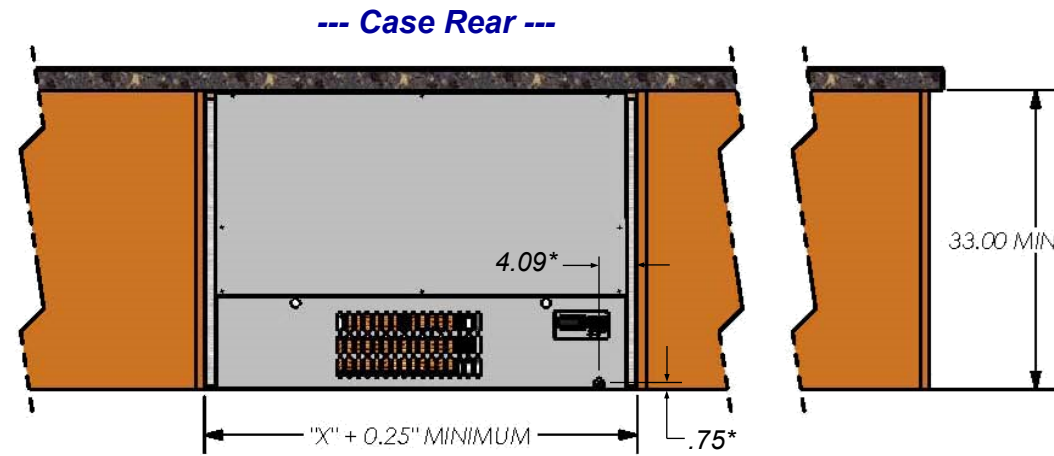

MODEL	MINIMUM "X" DIMENSION
CO3324R	34"
CO4324R	45"
CO5324R	57"
CO6324R	69"

MODEL	"X" DIMENSION
CO3324R	36.25"
CO4324R	47.25"
CO5324R	59.25"
CO6324R	71.25"

* Note: A 6-foot power cord is supplied and exits the display through the lower rear panel (as shown at left). Refer to model specification sheet for electrical requirements and plug configuration.

MODEL	MINIMUM "X" DIMENSION
CO3324R	34"
CO4324R	45"
CO5324R	57"
CO6324R	69"

MODEL	"X" DIMENSION
CO3324R	36.25"
CO4324R	47.25"
CO5324R	59.25"
CO6324R	71.25"