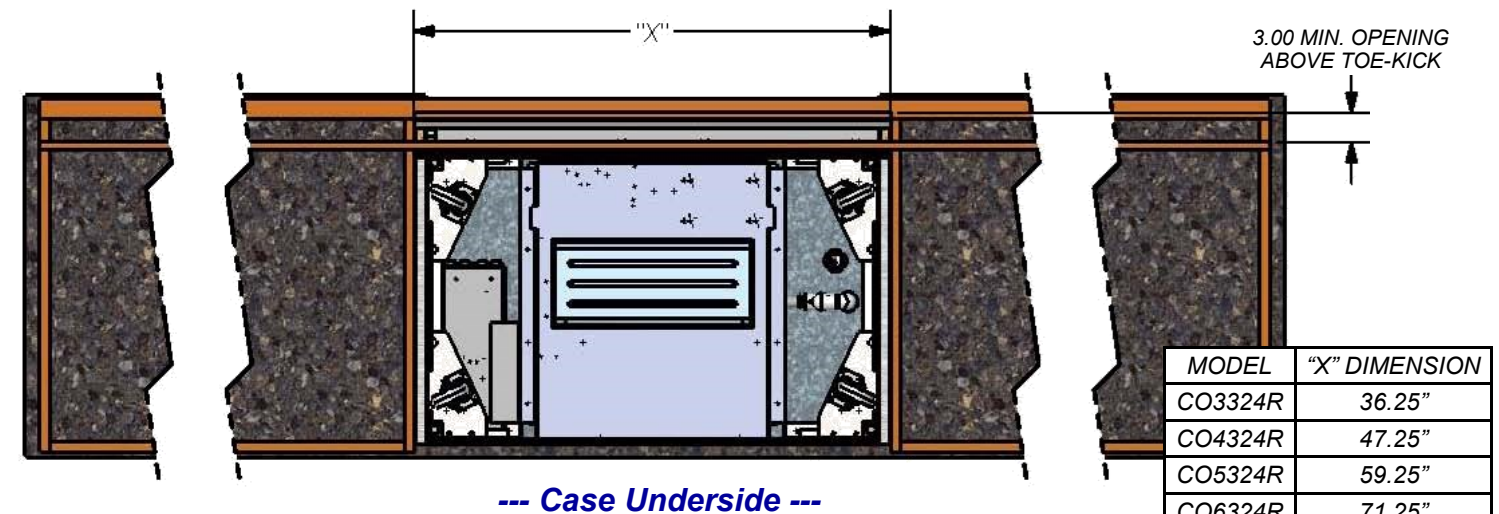

MODEL	MINIMUM "X" DIMENSION
CO3324R	34"
CO4324R	45"
CO5324R	57"
CO6324R	69"

MODEL	"X" DIMENSION
CO3324R	36.25"
CO4324R	47.25"
CO5324R	59.25"
CO6324R	71.25"

* Note: A 6-foot power cord is supplied and exits the display through the lower rear panel (as shown at left). Refer to model specification sheet for electrical requirements and plug configuration.

MODEL	MINIMUM "X" DIMENSION
CO3324R	34"
CO4324R	45"
CO5324R	57"
CO6324R	69"

MODEL	"X" DIMENSION
CO3324R	36.25"
CO4324R	47.25"
CO5324R	59.25"
CO6324R	71.25"