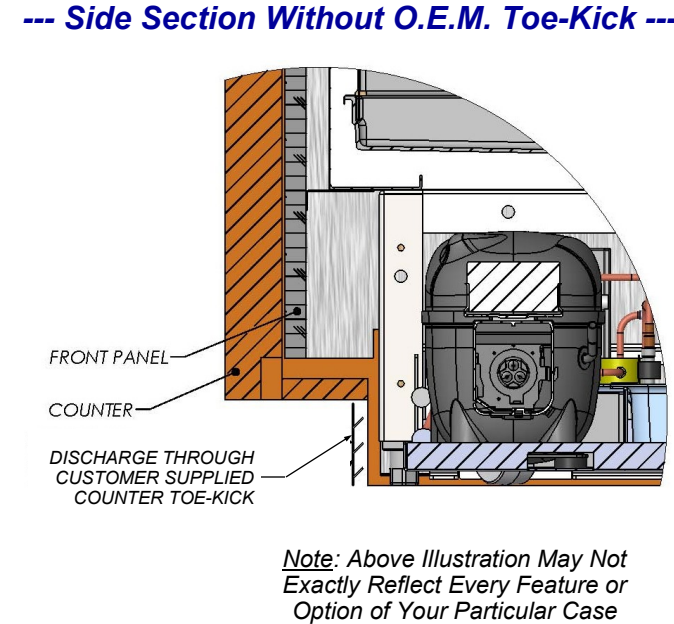

MODEL	MINIMUM "X" DIMENSION
CO3324R	34"
CO4324R	45"
CO5324R	57"
CO6324R	69"

MODEL	"X" DIMENSION
CO3324R	36.25"
CO4324R	47.25"
CO5324R	59.25"
CO6324R	71.25"

* Note: A 6-foot power cord is supplied and exits the display through the lower rear panel (as shown at left). Refer to model specification sheet for electrical requirements and plug configuration.

Important!
Any Revisions
To This
Document
Must Also
Be Made
To Operating
Manual
P/N 20-24002

Note: Above Illustration May Not Exactly Reflect Every Feature or Option of Your Particular Case

Note: Above Illustration May Not Exactly Reflect Every Feature or Option of Your Particular Case

MODEL	MINIMUM "X" DIMENSION
CO3324R	34"
CO4324R	45"
CO5324R	57"
CO6324R	69"

MODEL	"X" DIMENSION
CO3324R	36.25"
CO4324R	47.25"
CO5324R	59.25"
CO6324R	71.25"