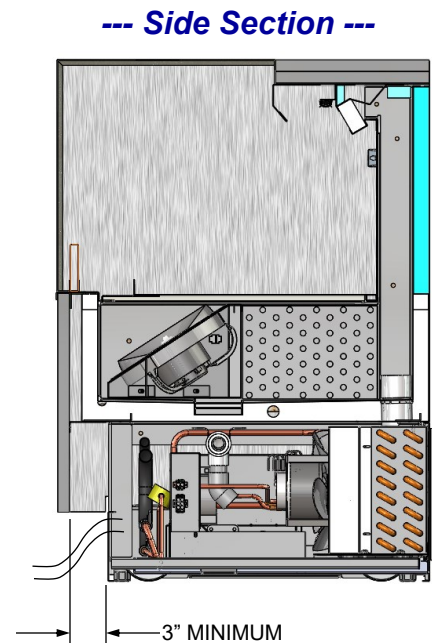

MODEL	MINIMUM "X" DIMENSION
CO3324R	34"
CO4324R	45"
CO5324R	57"
CO6324R	69"

MODEL	"X" DIMENSION
CO3324R	36.25"
CO4324R	47.25"
CO5324R	59.25"
CO6324R	71.25"

* Note: A 6-foot power cord is supplied and exits the display through the lower rear panel (as shown at left). Refer to model specification sheet for electrical requirements and plug configuration.

Important!
Any Revisions
To This
Document
Must Also
Be Made
To Operating
Manual
P/N 20-24002

Note: Above Illustration May Not Exactly Reflect Every Feature or Option of Your Particular Case

Note: Above Illustration May Not Exactly Reflect Every Feature or Option of Your Particular Case

MODEL	MINIMUM "X" DIMENSION
CO3324R	34"
CO4324R	45"
CO5324R	57"
CO6324R	69"

MODEL	"X" DIMENSION
CO3324R	36.25"
CO4324R	47.25"
CO5324R	59.25"
CO6324R	71.25"