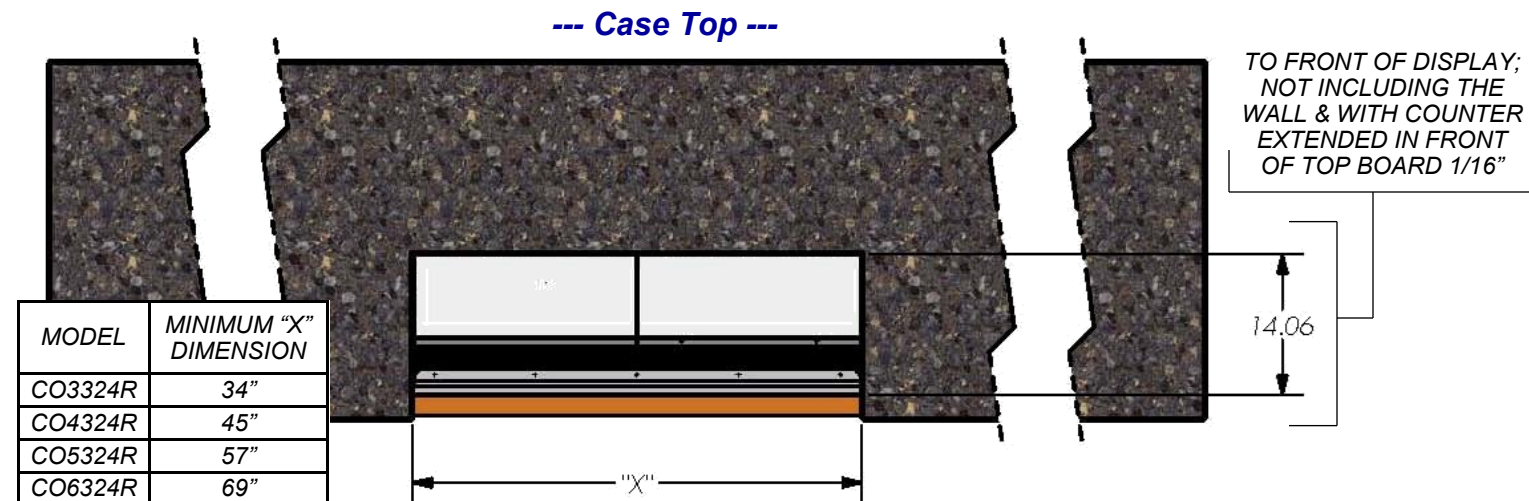

MODEL	MINIMUM "X" DIMENSION
CO3324R	34"
CO4324R	45"
CO5324R	57"
CO6324R	69"

MODEL	"X" DIMENSION
CO3324R	36.25"
CO4324R	47.25"
CO5324R	59.25"
CO6324R	71.25"

* Note: A 6-foot power cord is supplied and exits the display through the lower rear panel (as shown at left). Refer to model specification sheet for electrical requirements and plug configuration.

MODEL	MINIMUM "X" DIMENSION
CO3324R	34"
CO4324R	45"
CO5324R	57"
CO6324R	69"

MODEL	"X" DIMENSION
CO3324R	36.25"
CO4324R	47.25"
CO5324R	59.25"
CO6324R	71.25"