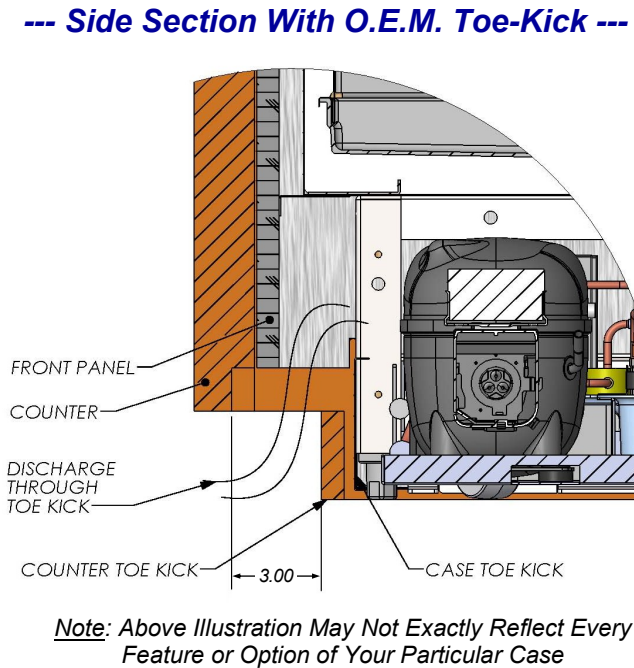

MODEL	MINIMUM "X" DIMENSION
CO3324R	34"
CO4324R	45"
CO5324R	57"
CO6324R	69"

MODEL	"X" DIMENSION
CO3324R	36.25"
CO4324R	47.25"
CO5324R	59.25"
CO6324R	71.25"

* Note: A 6-foot power cord is supplied and exits the display through the lower rear panel (as shown at left). Refer to model specification sheet for electrical requirements and plug configuration.

Important!
Any Revisions
To This
Document
Must Also
Be Made
To Operating
Manual
P/N 20-24002

Note: Above Illustration May Not Exactly Reflect Every Feature or Option of Your Particular Case

Note: Above Illustration May Not Exactly Reflect Every Feature or Option of Your Particular Case

MODEL	MINIMUM "X" DIMENSION
CO3324R	34"
CO4324R	45"
CO5324R	57"
CO6324R	69"

MODEL	"X" DIMENSION
CO3324R	36.25"
CO4324R	47.25"
CO5324R	59.25"
CO6324R	71.25"