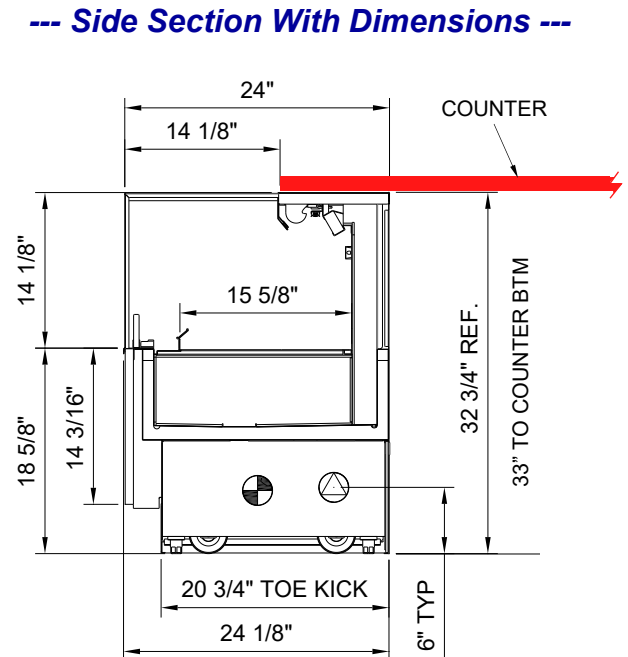

MODEL	MINIMUM "X" DIMENSION
CO3324R	34"
CO4324R	45"
CO5324R	57"
CO6324R	69"

MODEL	"X" DIMENSION
CO3324R	36.25"
CO4324R	47.25"
CO5324R	59.25"
CO6324R	71.25"

* Note: A 6-foot power cord is supplied and exits the display through the lower rear panel (as shown at left). Refer to model specification sheet for electrical requirements and plug configuration.

Important!
Any Revisions
To This
Document
Must Also
Be Made
To Operating
Manual
P/N 20-24002

Note: Above Illustration May Not Exactly Reflect Every Feature or Option of Your Particular Case

Note: Above Illustration May Not Exactly Reflect Every Feature or Option of Your Particular Case

MODEL	MINIMUM "X" DIMENSION
CO3324R	34"
CO4324R	45"
CO5324R	57"
CO6324R	69"

MODEL	"X" DIMENSION
CO3324R	36.25"
CO4324R	47.25"
CO5324R	59.25"
CO6324R	71.25"