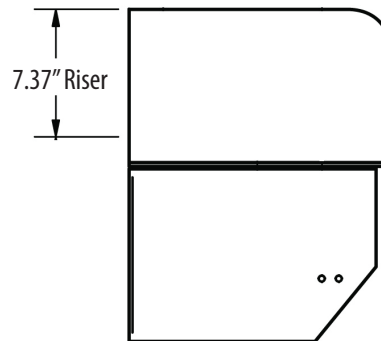

Material:

- T-304 Heavy 20 Gauge Stainless Steel

Options:

- Upgraded Faucets
- Other Plumbing Accessories - Call For Details

Part Number	Unit Size (l x w)	Bowl Dim. (l x w x d)	Faucet / Spout Mounting	Side Splash	Included Faucet	Drain Size	Product Weight (lbs)
BKHS-D-1410-1-SS-BKK	17" x 17"	14" x 10" x 5"	1 Hole Deck	Dual	-	1 7/8"	21.00
BKHS-D-1410-1SSBKKPG	17" x 17"	14" x 10" x 5"	1 Hole Deck	Dual	BKKV-DGS-G	1 7/8"	23.00

Overall Width

PRODUCT DATA SHEET

BK RESOURCES