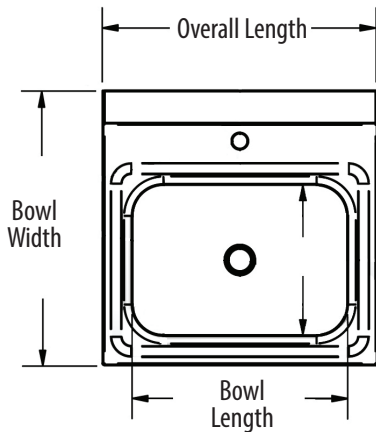

14" x 10" Hand Sinks w/ Side Splash & Knee Valve Package

Stainless Steel Hand Sinks

Use your smart phone to scan the above QR code to visit our website:
www.bk-resources.com

Certifications:

Features:

- Wall Mounting Hardware Included
- Drain Included
- Included: Knee Valve (BKKV)

Material:

- T-304 Heavy 20 Gauge Stainless Steel

Options:

- Upgraded Faucets
- Other Plumbing Accessories - Call For Details

Part Number	Unit Size (l x w)	Bowl Dim. (l x w x d)	Faucet / Spout Mounting	Side Splash	Included Faucet	Drain Size	Product Weight (lbs)
BKHS-D-1410-1-SS-BKK	17" x 17"	14" x 10" x 5"	1 Hole Deck	Dual	-	1 7/8"	21.00
BKHS-D-1410-1SSBKKPG	17" x 17"	14" x 10" x 5"	1 Hole Deck	Dual	BKKV-DGS-G	1 7/8"	23.00

Overall Width

PRODUCT DATA SHEET

BK RESOURCES