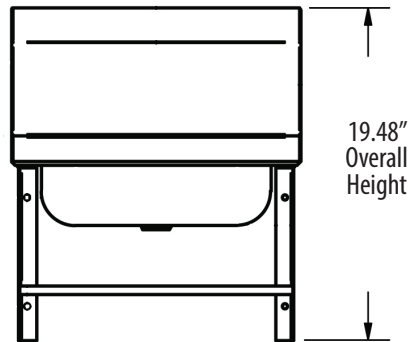

Material:

- T-304 Heavy 20 Gauge Stainless Steel

Options:

- Upgraded Faucets
- Other Plumbing Accessories - Call For Details

Part Number	Unit Size (l x w)	Bowl Dim. (l x w x d)	Faucet / Spout Mounting	Side Splash	Included Faucet	Drain Size	Product Weight (lbs)
BKHS-D-1410-1-SS-BKK	17" x 17"	14" x 10" x 5"	1 Hole Deck	Dual	-	1 7/8"	21.00
BKHS-D-1410-1SSBKKPG	17" x 17"	14" x 10" x 5"	1 Hole Deck	Dual	BKKV-DGS-G	1 7/8"	23.00

Overall Width

PRODUCT DATA SHEET

BK RESOURCES