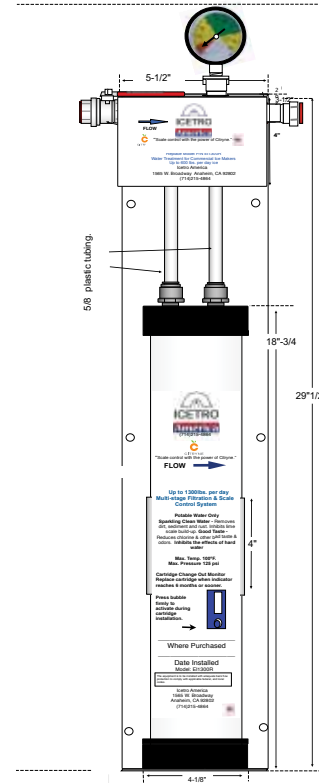

Application

Ice - Cubers up to 1300 lbs
Flakers up to 1600 lbs

**Activate your extended 1 Year warranty !!
(only for Cubers)**

<https://icetrowaterproducts.com/registration/>

Includes Citryne®, which is a patented blend to eliminate the effects of scale in food service equipment

Model: IcePro 1300
For 1300 Lb./Day Ice Makers

Specifications

Dimensions	33.5" X 5.5" X 5.25"
Connection	1/2" FNPT
Max. PSI	125
Max Temp.	100° F
Flow Rate	5.5 gpm
Sediment Reduction	5 micron
Shipping Weight	14 lbs.