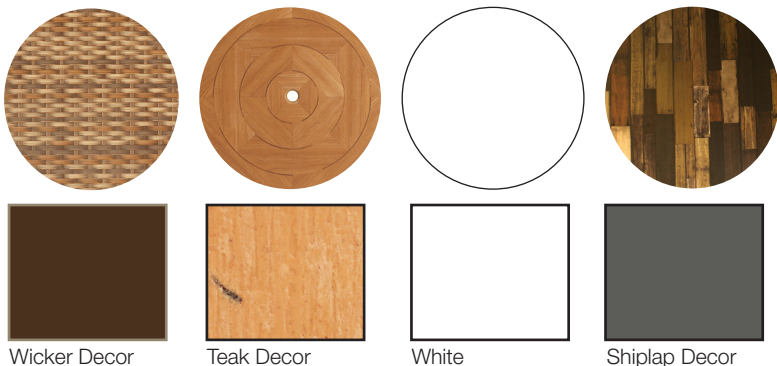

View Product

Height:	28.6"
Diameter:	42"
Unit Weight:	42.1 lbs

Atlanta 42" Round Pedestal Tables

Product Specifications

Product Description	Reference Number	Color	UPC Code 014306	Pack Weight Each (lbs.)	Master Pack	Master Pack Volume (cu. ft)
Atlanta 42" Round Pedestal Tables	UT380018	Wicker Decor	936925	45.60	1	8.86
	UT380008	Teak Decor	936918	45.60	1	8.86
	UT380004	White	936901	45.60	1	8.86
	UT380720	Shiplap	936895	45.60	1	8.86

The Atlanta 42" Round Pedestal Tables are perfect for fine outdoor dining. Their hard, smooth molded melamine seamless surfaces are available in a variety of rich decors and promise no gaps, cracks or graying with age. Built to hold up under the harshest weather conditions, the Atlanta tables are UV resistant and impervious to salt air and chlorine.