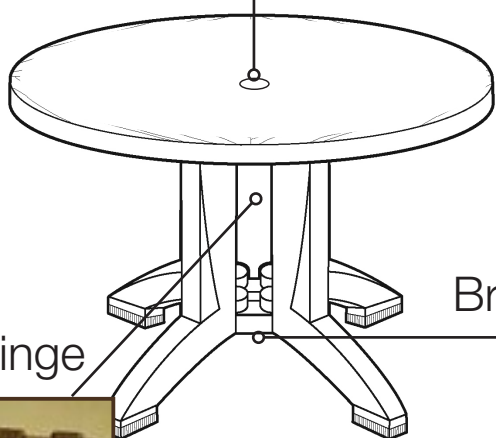

The Atlanta 42" Round Pedestal Tables are perfect for fine outdoor dining. Their hard, smooth molded melamine seamless surfaces are available in a variety of rich decors and promise no gaps, cracks or graying with age. Built to hold up under the harshest weather conditions, the Atlanta tables are UV resistant and impervious to salt air and chlorine.

Wicker Decor

Teak Decor

White

Shiplap Decor

Atlanta 42" Round Pedestal Tables

Spare Parts

Umbrella Plug USSP0027 to USSP0032

Hardware Kit & Brackets -
USSP0017 and USSP0018

Brace Insert - USSP0001 to USSP0007

Hinge

Hardware Kit & Footpads - USSP0210 & USSP0213

2 fixed, 2 adjustable
Footpads

USSP0008 & USSP0010

Reference	Description
USSP0017	HDW KIT/BRACKETS BALC LEG CHAR
USSP0018	HDW KIT/BRACKETS BALC LEG WHIT
USSP0001	BRACE FOLD BALCONY LEG CHAR
USSP0002	BRACE FOLD BALCONY LEG WHITE
USSP0004	BRACE FOLD BALCONY LEG WOOD
USSP0005	BRACE FOLD BALCONY LEG BRONZE
USSP0007	BRACE FOLD BALCONY LEG AMAZON GREEN
USSP0008	FOLDING TABLE HINGE WHITE
USSP0010	FOLDING TABLE HINGE BLACK
USSP0210	HRDW KIT & FTPADS BALC LEGS WH
USSP0213	HRDW KIT & FTPADS BALC LEGS CH
USSP0027	UMB STD PLUG TABLE CHAR
USSP0029	UMB STD PLUG TABLE WHITE
USSP0031	UMB STD PLUG TABLE WOOD
USSP0032	UMB STD PLUG TABLE BRONZE