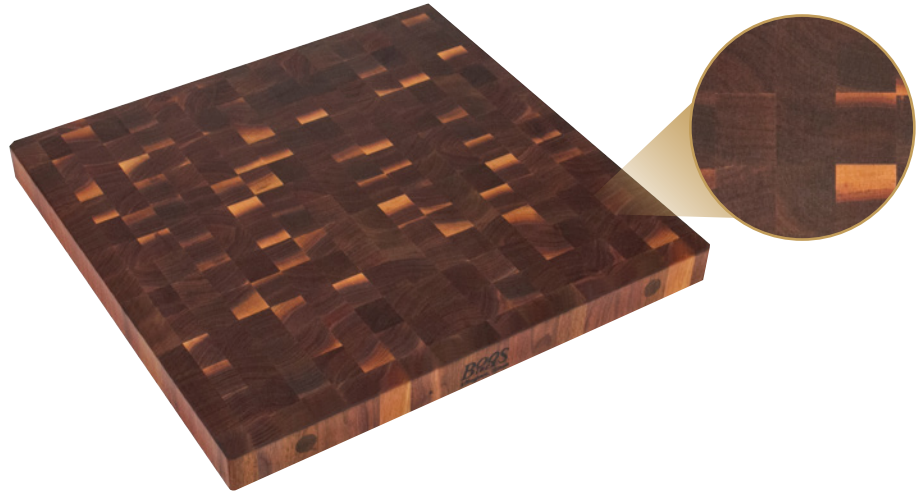

"WALBBIT" KITCHEN COUNTERTOPS *End Grain - Walnut*

FEATURES:

- American Black Walnut
- End Grain Construction
- 25"-42" Widths, 2-1/4"-7" Thick
- 1/4" Radius On Top Edges & Corners
- Standard With Boos Block® Brand
- Boos Block Cream With Beeswax Finish

CERTIFICATIONS:

"WALBBIT" KITCHEN COUNTERTOPS - WALNUT

SIZE (L X W)	2-1/4" THICK	WT	3" THICK	WT	4" THICK	WT	7" THICK	WT
24"x25"	WALBBIT2-2425	34	WALBBIT3-2425	49	WALBBIT4-2425	64	WALBBIT7-2425	109
30"x25"	WALBBIT2-3025	42	WALBBIT3-3025	61	WALBBIT4-3025	80	WALBBIT7-3025	136
36"x25"	WALBBIT2-3625	51	WALBBIT3-3625	74	WALBBIT4-3625	96	WALBBIT7-3625	164
48"x25"	WALBBIT2-4825	68	WALBBIT3-4825	98	WALBBIT4-4825	128	WALBBIT7-4825	218
60"x25"	WALBBIT2-6025	86	WALBBIT3-6025	123	WALBBIT4-6025	160	WALBBIT7-6025	262
72"x25"	WALBBIT2-7225	101	WALBBIT3-7225	135	WALBBIT4-7225	180	-	-
30"x27"	WALBBIT2-3027	46	WALBBIT3-3027	66	WALBBIT4-3027	87	WALBBIT7-3027	147
36"x27"	WALBBIT2-3627	55	WALBBIT3-3627	80	WALBBIT4-3627	104	WALBBIT7-3627	177
48"x27"	WALBBIT2-4827	73	WALBBIT3-4827	106	WALBBIT4-4827	139	WALBBIT7-4827	236
60"x27"	WALBBIT2-6027	91	WALBBIT3-6027	133	WALBBIT4-6027	173	WALBBIT7-6027	284
72"x27"	WALBBIT2-7227	109	WALBBIT3-7227	146	WALBBIT4-7227	194	-	-
30"x30"	WALBBIT2-3030	50	WALBBIT3-3030	68	WALBBIT4-3030	90	WALBBIT7-3030	158
36"x30"	WALBBIT2-3630	60	WALBBIT3-3630	81	WALBBIT4-3630	108	WALBBIT7-3630	189
48"x30"	WALBBIT2-4830	81	WALBBIT3-4830	108	WALBBIT4-4830	144	WALBBIT7-4830	252
60"x30"	WALBBIT2-6030	101	WALBBIT3-6030	135	WALBBIT4-6030	180	WALBBIT7-6030	315
72"x30"	WALBBIT2-7230	122	WALBBIT3-7230	162	WALBBIT4-7230	216	-	-
30"x36"	WALBBIT2-3636	73	WALBBIT3-3636	97	WALBBIT4-3636	130	-	-
36"x36"	WALBBIT2-4836	97	WALBBIT3-4836	130	WALBBIT4-4836	173	-	-
48"x36"	WALBBIT2-6036	122	WALBBIT3-6036	162	WALBBIT4-6036	216	-	-
60"x36"	WALBBIT2-7236	146	WALBBIT3-7236	194	WALBBIT4-7236	259	-	-
72"x36"	WALBBIT2-3638	77	WALBBIT3-3638	112	WALBBIT4-3638	146	-	-
36"x38"	WALBBIT2-4838	115	WALBBIT3-4838	149	WALBBIT4-4838	195	-	-
48"x38"	WALBBIT2-6038	143	WALBBIT3-6038	186	WALBBIT4-6038	243	-	-
60"x38"	WALBBIT2-7238	154	WALBBIT3-7238	222	WALBBIT4-7238	274	-	-
72"x38"	-	-	WALBBIT3-3642	113	-	-	-	-
48"x42"	WALBBIT2-4842	113	WALBBIT3-4842	151	WALBBIT4-4842	202	-	-
60"x42"	WALBBIT2-6042	142	WALBBIT3-6042	189	WALBBIT4-6042	252	-	-
72"x42"	WALBBIT2-7242	170	WALBBIT3-7242	227	WALBBIT4-7242	302	-	-

ALL DIMENSIONS ARE TYPICAL. TOLERANCE +/- .125". JOHN BOOS & CO. RESERVES THE RIGHT TO CHANGE SPECIFICATIONS WITHOUT NOTICE.