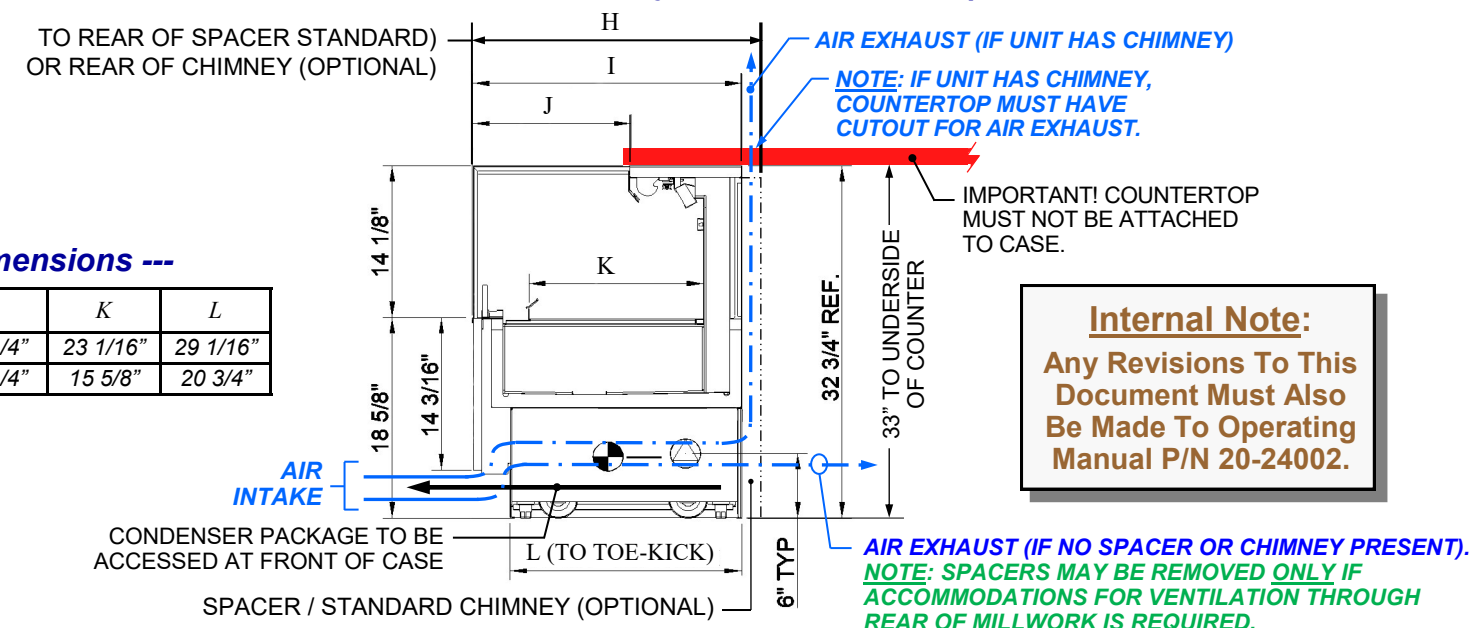

--- Model COX3R-UC Side Section Layout / Underside Of Counter Top ---

--- Model COXX24R-UC Side Section Layout / Underside Of Top Counter ---

Important Note:
See Operating Manual P/N 20-24002 For Additional Information Including Cabinetry Millwork Guide, Guide For Units Flush To Wall, Etc.