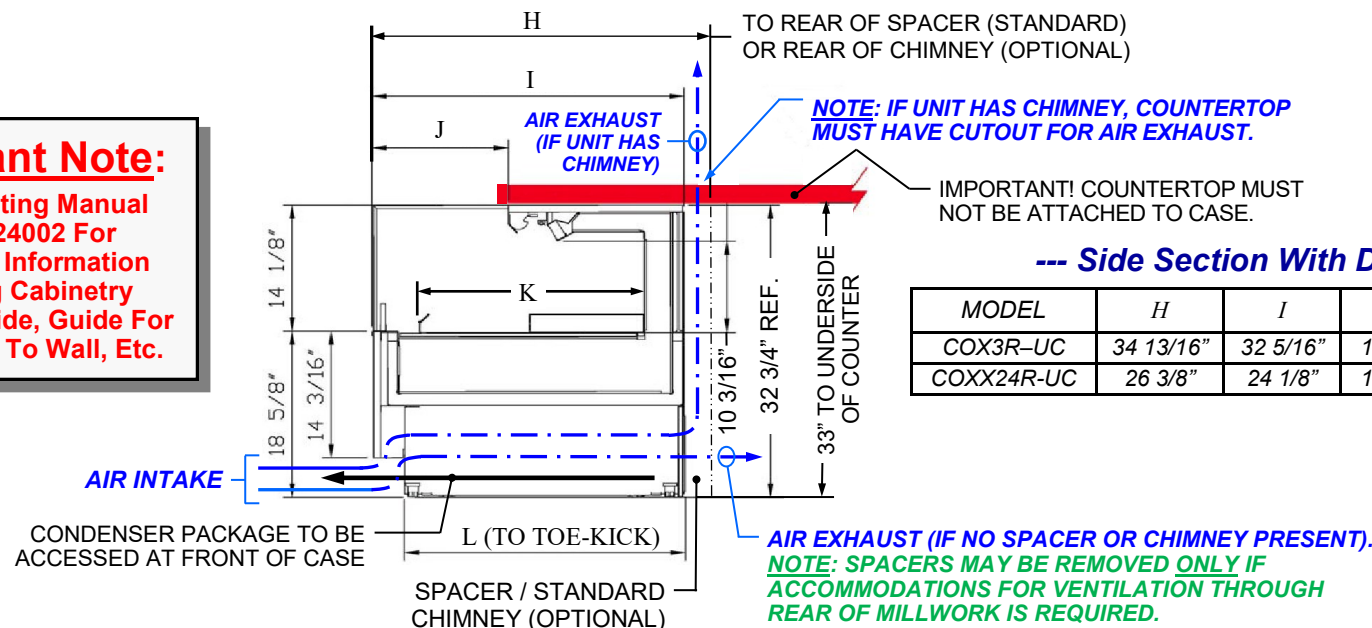

--- Model COX3R-UC Side Section Layout / Underside Of Counter Top ---

--- Model COXX24R-UC Side Section Layout / Underside Of Top Counter ---

Important Note:
See Operating Manual P/N 20-24002 For Additional Information Including Cabinetry Millwork Guide, Guide For Units Flush To Wall, Etc.