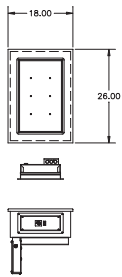

N8618-FWB

Model	12"x20" Pan capacity	Electrical <i>500 watt per well, Amps per well</i>	WxDxH	Top Cutout dimensions (D)	Control Cutout dimensions (G)
N8618-FWH	1	500 W, 208Y-240 V, 1PH, 2.0 A	18" x 26" x 18.13"	17.00" x 25.00" (43cm x 64cm)	11.38" x 4.38" (29cm x 11cm)
N8633-FWH	2	(2) 500 W, 208Y-240 V, 1PH, 4.0 A	33" x 26" x 18.13"	32.00" x 25.00" (82cm x 64cm)	11.38" x 4.38" (29cm x 11cm)
N8648-FWH	3	(3) 500 W, 208Y-240 V, 1PH, 6.0 A	48" x 26" x 18.13"	47.00" x 25.00" (120cm x 64cm)	16.38" x 4.38" (42cm x 11cm)
N8663-FWH	4	(4) 500 W, 208Y-240 V, 1PH, 8.0 A	63" x 26" x 18.13"	62.00" x 25.00" (158cm x 64cm)	21.38" x 4.38" (55cm x 11cm)
N8678-FWH	5	(5) 500 W, 208Y-240 V, 1PH, 10.0 A	78" x 26" x 18.13"	77.00" x 25.00" (196cm x 64cm)	26.38" x 4.38" (67cm x 11cm)
N8693-FWH	6	(6) 500 W, 208Y-240 V, 1PH, 12.0 A	93" x 26" x 18.13"	92.00" x 25.00" (234cm x 64cm)	31.38" x 4.38" (80cm x 11cm)