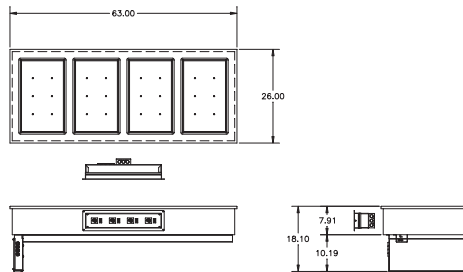

Options & Accessories

Specifications

Top: Top is constructed of one-piece stainless steel.

Interior: Interior liner is constructed of aluminum with flush mount flange for heating to accommodate up to 6" (15cm) deep 12"x20" pans, pans supplied by others.

Operation: Remote control panel contains lighted on/off power switch and thermostat for heated operation.

Electrical: All drop-in units must be hard wired at installation.

N8618-FWB

N8633-FWB

N8648-FWB

N8663-FWB

N8678-FWB

N8693-FWB

Model	12"x20" Pan capacity	Electrical <i>500 watt per well, Amps per well</i>	WxDxH	Top Cutout dimensions (D)	Control Cutout dimensions (G)
N8618-FWH	1	500 W, 208Y-240 V, 1PH, 2.0 A	18" x 26" x 18.13"	17.00" x 25.00" (43cm x 64cm)	11.38" x 4.38" (29cm x 11cm)
N8633-FWH	2	(2) 500 W, 208Y-240 V, 1PH, 4.0 A	33" x 26" x 18.13"	32.00" x 25.00" (82cm x 64cm)	11.38" x 4.38" (29cm x 11cm)
N8648-FWH	3	(3) 500 W, 208Y-240 V, 1PH, 6.0 A	48" x 26" x 18.13"	47.00" x 25.00" (120cm x 64cm)	16.38" x 4.38" (42cm x 11cm)
N8663-FWH	4	(4) 500 W, 208Y-240 V, 1PH, 8.0 A	63" x 26" x 18.13"	62.00" x 25.00" (158cm x 64cm)	21.38" x 4.38" (55cm x 11cm)
N8678-FWH	5	(5) 500 W, 208Y-240 V, 1PH, 10.0 A	78" x 26" x 18.13"	77.00" x 25.00" (196cm x 64cm)	26.38" x 4.38" (67cm x 11cm)
N8693-FWH	6	(6) 500 W, 208Y-240 V, 1PH, 12.0 A	93" x 26" x 18.13"	92.00" x 25.00" (234cm x 64cm)	31.38" x 4.38" (80cm x 11cm)