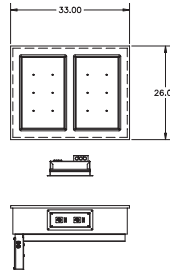

N8633-FWB

Model	12"x20" Pan capacity	Electrical <i>500 watt per well, Amps per well</i>	WxDxH	Top Cutout dimensions (D)	Control Cutout dimensions (G)
N8618-FWH	1	500 W, 208Y-240 V, 1PH, 2.0 A	18" x 26" x 18.13"	17.00" x 25.00" (43cm x 64cm)	11.38" x 4.38" (29cm x 11cm)
N8633-FWH	2	(2) 500 W, 208Y-240 V, 1PH, 4.0 A	33" x 26" x 18.13"	32.00" x 25.00" (82cm x 64cm)	11.38" x 4.38" (29cm x 11cm)
N8648-FWH	3	(3) 500 W, 208Y-240 V, 1PH, 6.0 A	48" x 26" x 18.13"	47.00" x 25.00" (120cm x 64cm)	16.38" x 4.38" (42cm x 11cm)
N8663-FWH	4	(4) 500 W, 208Y-240 V, 1PH, 8.0 A	63" x 26" x 18.13"	62.00" x 25.00" (158cm x 64cm)	21.38" x 4.38" (55cm x 11cm)
N8678-FWH	5	(5) 500 W, 208Y-240 V, 1PH, 10.0 A	78" x 26" x 18.13"	77.00" x 25.00" (196cm x 64cm)	26.38" x 4.38" (67cm x 11cm)
N8693-FWH	6	(6) 500 W, 208Y-240 V, 1PH, 12.0 A	93" x 26" x 18.13"	92.00" x 25.00" (234cm x 64cm)	31.38" x 4.38" (80cm x 11cm)