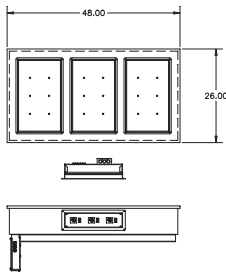

Options & Accessories

Specifications

Top: Top is constructed of one-piece stainless steel.

Interior: Interior liner is constructed of aluminum with flush mount flange for heating to accommodate up to 6" (15cm) deep 12"x20" pans, pans supplied by others.

Operation: Remote control panel contains lighted on/off power switch and thermostat for heated operation.

Electrical: All drop-in units must be hard wired at installation.

N8618-FWB

N8633-FWB

N8648-FWB

N8663-FWB

N8678-FWB

N8693-FWB

Model	12"x20" Pan capacity	Electrical <i>500 watt per well, Amps per well</i>	WxDxH	Top Cutout dimensions (D)	Control Cutout dimensions (G)
N8618-FWH	1	500 W, 208Y-240 V, 1PH, 2.0 A	18" x 26" x 18.13"	17.00" x 25.00" (43cm x 64cm)	11.38" x 4.38" (29cm x 11cm)
N8633-FWH	2	(2) 500 W, 208Y-240 V, 1PH, 4.0 A	33" x 26" x 18.13"	32.00" x 25.00" (82cm x 64cm)	11.38" x 4.38" (29cm x 11cm)
N8648-FWH	3	(3) 500 W, 208Y-240 V, 1PH, 6.0 A	48" x 26" x 18.13"	47.00" x 25.00" (120cm x 64cm)	16.38" x 4.38" (42cm x 11cm)
N8663-FWH	4	(4) 500 W, 208Y-240 V, 1PH, 8.0 A	63" x 26" x 18.13"	62.00" x 25.00" (158cm x 64cm)	21.38" x 4.38" (55cm x 11cm)
N8678-FWH	5	(5) 500 W, 208Y-240 V, 1PH, 10.0 A	78" x 26" x 18.13"	77.00" x 25.00" (196cm x 64cm)	26.38" x 4.38" (67cm x 11cm)
N8693-FWH	6	(6) 500 W, 208Y-240 V, 1PH, 12.0 A	93" x 26" x 18.13"	92.00" x 25.00" (234cm x 64cm)	31.38" x 4.38" (80cm x 11cm)