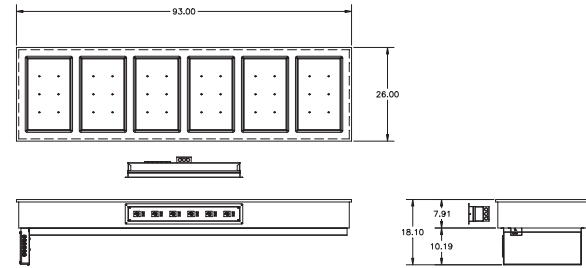

Options & Accessories

Specifications

Top: Top is constructed of one-piece stainless steel.

Interior: Interior liner is constructed of aluminum with flush mount flange for heating to accommodate up to 6" (15cm) deep 12"x20" pans, pans supplied by others.

Operation: Remote control panel contains lighted on/off power switch and thermostat for heated operation.

Electrical: All drop-in units must be hard wired at installation.

N8618-FWB

N8633-FWB

N8648-FWB

N8663-FWB

N8678-FWB

N8693-FWB

Model	12"x20" Pan capacity	Electrical <i>500 watt per well, Amps per well</i>	WxDxH	Top Cutout dimensions (D)	Control Cutout dimensions (G)
N8618-FWH	1	500 W, 208Y-240 V, 1PH, 2.0 A	18" x 26" x 18.13"	17.00" x 25.00" (43cm x 64cm)	11.38" x 4.38" (29cm x 11cm)
N8633-FWH	2	(2) 500 W, 208Y-240 V, 1PH, 4.0 A	33" x 26" x 18.13"	32.00" x 25.00" (82cm x 64cm)	11.38" x 4.38" (29cm x 11cm)
N8648-FWH	3	(3) 500 W, 208Y-240 V, 1PH, 6.0 A	48" x 26" x 18.13"	47.00" x 25.00" (120cm x 64cm)	16.38" x 4.38" (42cm x 11cm)
N8663-FWH	4	(4) 500 W, 208Y-240 V, 1PH, 8.0 A	63" x 26" x 18.13"	62.00" x 25.00" (158cm x 64cm)	21.38" x 4.38" (55cm x 11cm)
N8678-FWH	5	(5) 500 W, 208Y-240 V, 1PH, 10.0 A	78" x 26" x 18.13"	77.00" x 25.00" (196cm x 64cm)	26.38" x 4.38" (67cm x 11cm)
N8693-FWH	6	(6) 500 W, 208Y-240 V, 1PH, 12.0 A	93" x 26" x 18.13"	92.00" x 25.00" (234cm x 64cm)	31.38" x 4.38" (80cm x 11cm)