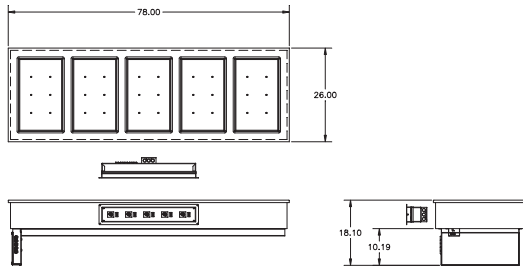

Options & Accessories

Specifications

Top: Top is constructed of one-piece stainless steel.

Interior: Interior liner is constructed of aluminum with flush mount flange for heating to accommodate up to 6" (15cm) deep 12"x20" pans, pans supplied by others.

Operation: Remote control panel contains lighted on/off power switch and thermostat for heated operation.

Electrical: All drop-in units must be hard wired at installation.

N8618-FWB

N8633-FWB

N8648-FWB

N8663-FWB

N8678-FWB

N8693-FWB

Model	12"x20" Pan capacity	Electrical <i>500 watt per well, Amps per well</i>	WxDxH	Top Cutout dimensions (D)	Control Cutout dimensions (G)
N8618-FWH	1	500 W, 208Y-240 V, 1PH, 2.0 A	18" x 26" x 18.13"	17.00" x 25.00" (43cm x 64cm)	11.38" x 4.38" (29cm x 11cm)
N8633-FWH	2	(2) 500 W, 208Y-240 V, 1PH, 4.0 A	33" x 26" x 18.13"	32.00" x 25.00" (82cm x 64cm)	11.38" x 4.38" (29cm x 11cm)
N8648-FWH	3	(3) 500 W, 208Y-240 V, 1PH, 6.0 A	48" x 26" x 18.13"	47.00" x 25.00" (120cm x 64cm)	16.38" x 4.38" (42cm x 11cm)
N8663-FWH	4	(4) 500 W, 208Y-240 V, 1PH, 8.0 A	63" x 26" x 18.13"	62.00" x 25.00" (158cm x 64cm)	21.38" x 4.38" (55cm x 11cm)
N8678-FWH	5	(5) 500 W, 208Y-240 V, 1PH, 10.0 A	78" x 26" x 18.13"	77.00" x 25.00" (196cm x 64cm)	26.38" x 4.38" (67cm x 11cm)
N8693-FWH	6	(6) 500 W, 208Y-240 V, 1PH, 12.0 A	93" x 26" x 18.13"	92.00" x 25.00" (234cm x 64cm)	31.38" x 4.38" (80cm x 11cm)