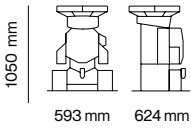

Speed Up

Speed Up