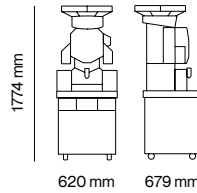

Speed Up All-in-One Slim