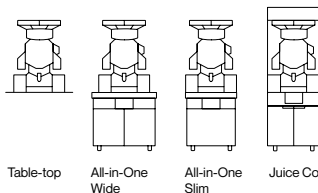

Speed Up

Speed Up

Speed Up All-in-One Wide

Speed Up All-in-One Slim

Speed Up Juice Corner

Specifications

Fruit type	Oranges, grapefruits, lemons, limes, tangerines
Diameter of fruit	M Kit: 65-81 mm S Kit (Op): 45-67 mm L Kit (Op): 75-95 mm
Fruits per minute	40 fruits / min
Rate (juice / 250 ml)	1 juice in 5"
Type of consumption	Very high
Feeder capacity	20 kg | 44 lb
Waste capacity	Table-top 15 l (2 x 7.5 l) All-in-One Up to 100 l
Bottle holder	38 mm / 36 mm (Opt.) / 34.4 mm (US)
Voltage	220-240 V | 50-60 Hz 120 V | 60 Hz 100 V | 50-60 Hz
Power output	460 W | 0.62 HP 320 W | 0.43 HP 350 W | 0.47 HP

Packaging

Packaged machine dimensions Width | Depth | Height	Table-top	Juicer	700 x 700 x 1160 mm 27.5" x 27.5" x 45.7"
		Podium	650 x 780 x 1110 mm 25.5" x 30.7" x 43.7"
	Slim	Juicer	700 x 700 x 1160 mm 27.5" x 27.5" x 45.7"
		Podium	920 x 760 x 1050 mm 36.2" x 29.9" x 41.3"
Weight	Wide Mirror & Black	Juicer	700 x 700 x 1160 mm 27.5" x 27.5" x 45.7"
		Podium	920 x 760 x 1050 mm 36.2" x 29.9" x 41.3"
	Juice Corner	Juicer	700 x 700 x 1160 mm 27.5" x 27.5" x 45.7"
		Podium	920 x 760 x 1050 mm 36.2" x 29.9" x 41.3"

Technical Information

Consumption	1.9 A / 2.7 A / 3.5 A
Protection against moisture	IPX4
Safety	Triple safety detector and motor locking detection mechanism
Sound pressure level	Below 65 dB
Connectivity	Smart version available
Filling height	Table-top 180 mm All-in-One 250 mm

Measurements