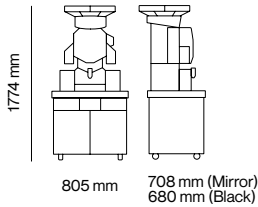

Speed Up All-in-One Wide