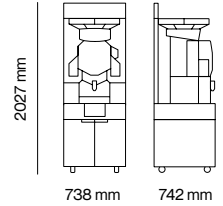

Speed Up Juice Corner