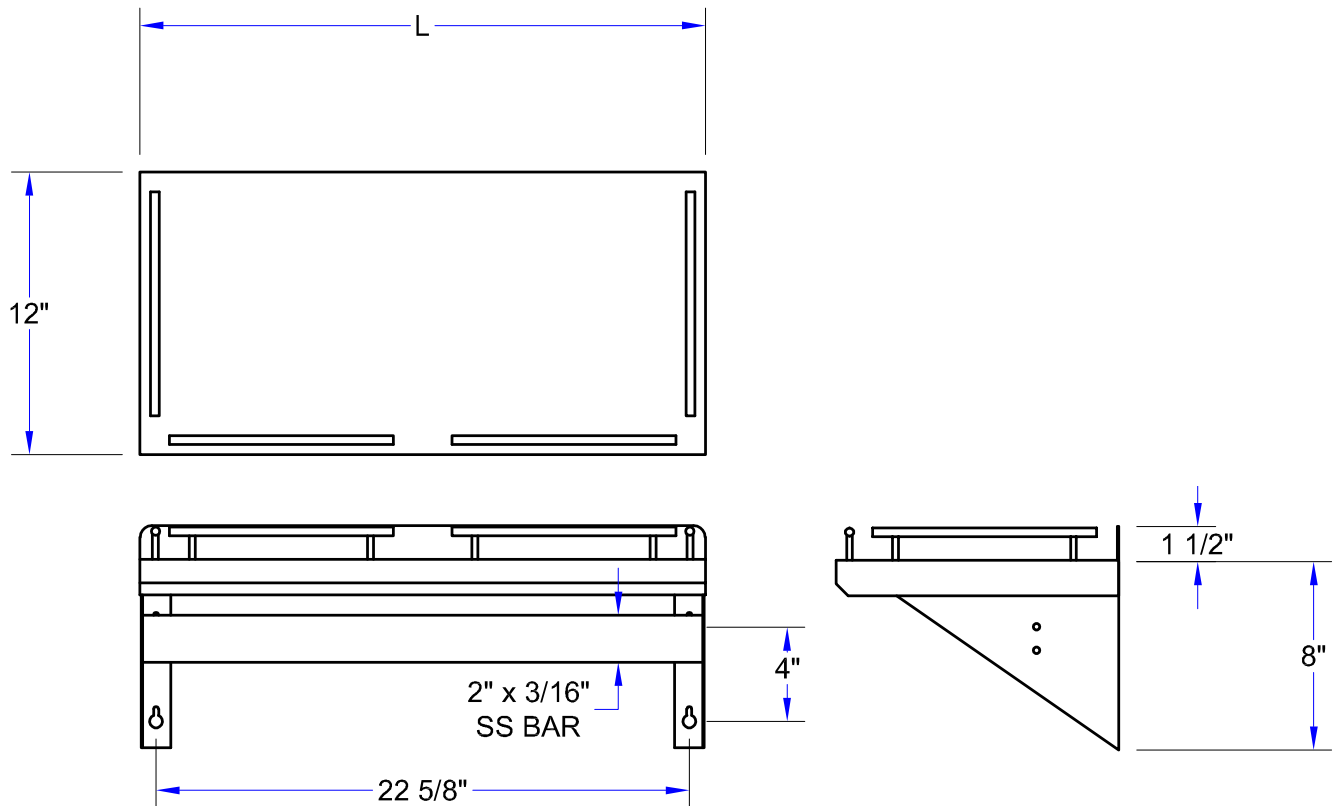

### ACCESSORIES

MODEL	DESCRIPTION
HOOK-SS-DBL	Additional Double Sided Pot Rack Hook

### "GRWS" CUCINA MENSOLA GRANDÉ

MODEL	DESCRIPTION	SIZE (L X W X H)	WT. (LBS)
GRWS24-UB	With Pot Rack Hooks	24"x12"x9-1/2"	20
GRWS36-UB	With Pot Rack Hooks	36"x12"x9-1/2"	22
GRWS48-UB	With Pot Rack Hooks	48"x12"x9-1/2"	28
GRWS24	Without Pot Rack Hooks	24"x12"x9-1/2"	16
GRWS36	Without Pot Rack Hooks	36"x12"x9-1/2"	18
GRWS48	Without Pot Rack Hooks	48"x12"x9-1/2"	24

ALL DIMENSIONS ARE TYPICAL. TOLERANCE +/- .500". JOHN BOOS & CO. RESERVES THE RIGHT TO CHANGE SPECIFICATIONS WITHOUT NOTICE.

## "GRWS" CUCINA MENSOLA GRANDÉ

MODEL	DESCRIPTION	SIZE (L X W X H)	WT. (LBS)
GRWS24-UB	With Pot Rack Hooks	24"x12"x9-1/2"	20
GRWS36-UB	With Pot Rack Hooks	36"x12"x9-1/2"	22
GRWS48-UB	With Pot Rack Hooks	48"x12"x9-1/2"	28
GRWS24	Without Pot Rack Hooks	24"x12"x9-1/2"	16
GRWS36	Without Pot Rack Hooks	36"x12"x9-1/2"	18
GRWS48	Without Pot Rack Hooks	48"x12"x9-1/2"	24