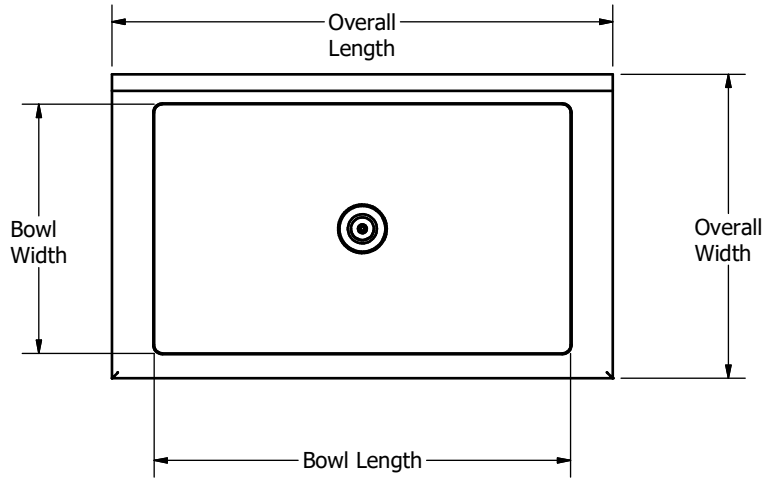

Insulated Ice Bin with Cold Plate

Stainless Steel Ice Bins

PRODUCT DATA SHEET

BK RESOURCES