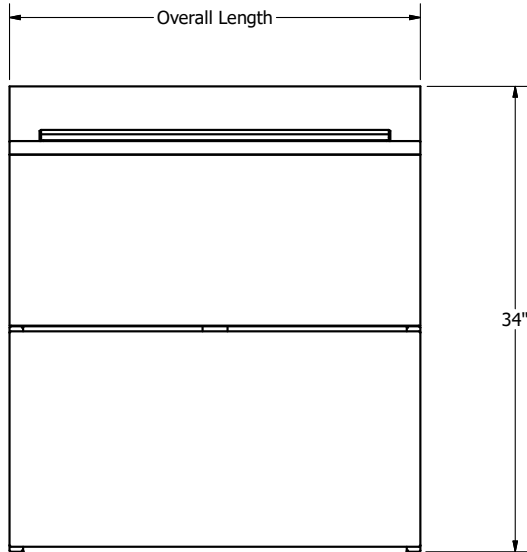

Insulated Ice Bin with Cold Plate

Stainless Steel Ice Bins

PRODUCT DATA SHEET

BK RESOURCES