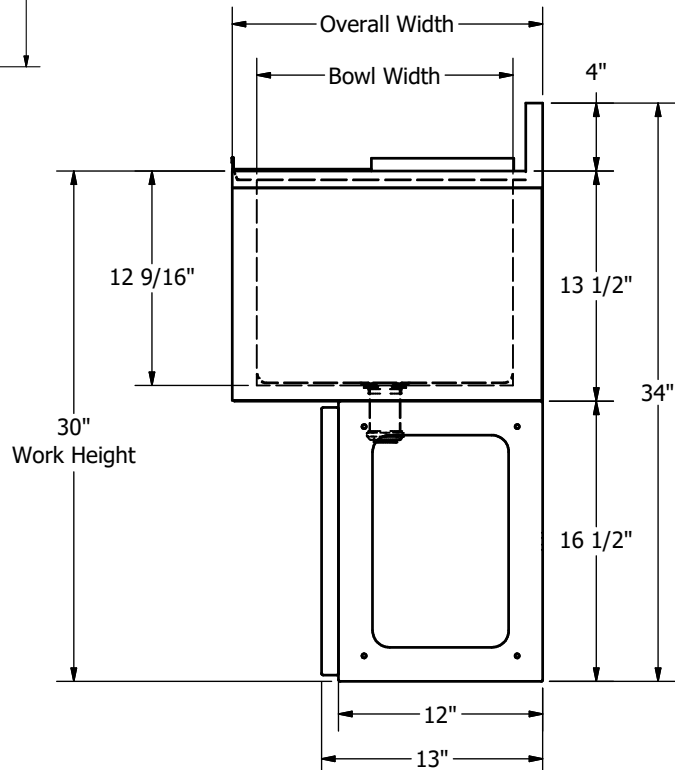

Insulated Ice Bin with Cold Plate

Stainless Steel Ice Bins

PRODUCT DATA SHEET

BK RESOURCES