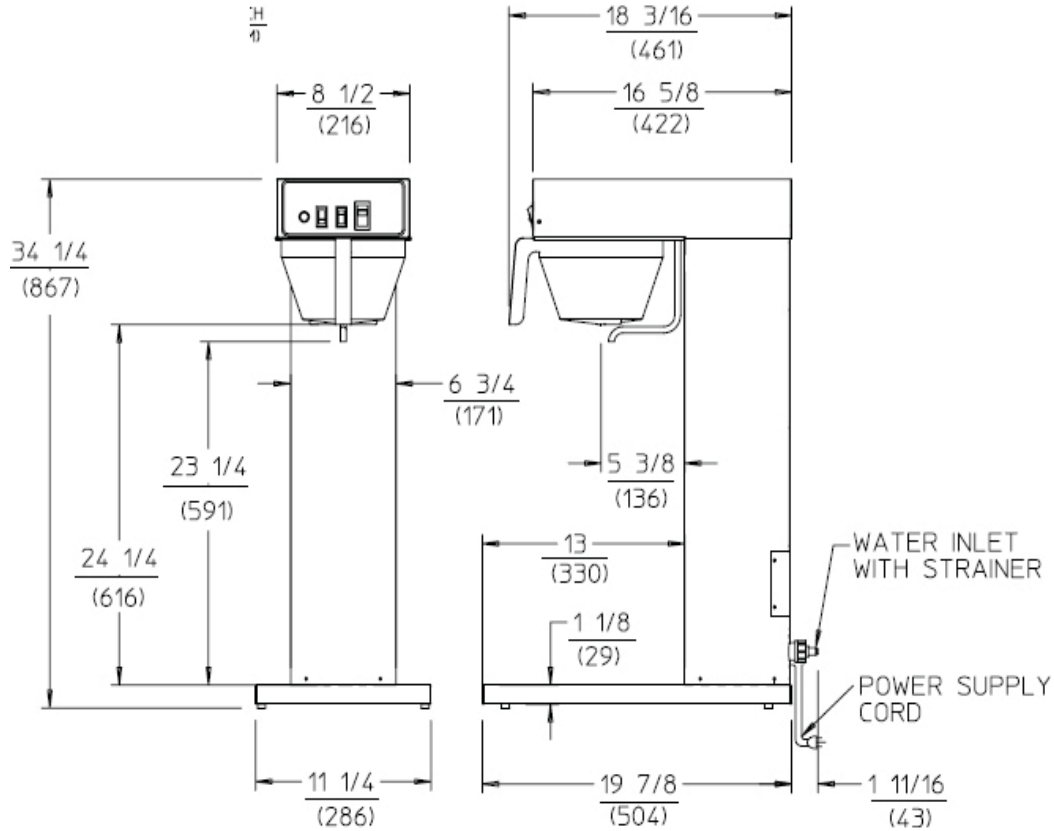

## Features

- The 8740 provides 3 and 5 gallon capacity for economical loose leaf or pillow pack brewing.
- The external bypass system blends the diverted cold water immediately with the tea concentrate from the brew chamber.
- Ready-to-Brew light indicates the proper water temperature to help eliminate the guesswork in brewing.
- Superior sprayhead design spreads water over the tea leaves, creating agitation and a floating action that completely saturates the tea leaves to capture the full, rich essence.
- New Hi-Temp Brew Chamber with integrated grid allows viewing of brew process.
- Rugged base assures stability and strength, and provides easy placement of tea dispenser.
- Convenient tank heater on/off switch provides energy savings options.
- Exclusive design provides easy access to components for quick service.
- A high level of commonality of part with other Bloomfield models will significantly reduce the inventory of spare parts required to service.
- Premium quality thermostat has a full-length sensing bulb that recognizes water temperature accurately and cycles less frequently.
- Volume and Temperature adjustments can be made with ease, no panels to remove or tools required.
- Unique water valve with built-in flow control and strainer assures consistent operation at 20 - 90 p.s.i.
- High-quality, easy-to-clean stainless steel construction.
- One-piece drawn stainless steel water tank has a superior design for extended life.

## Accessories

Bloomfield offers a full line of tea dispensers.

DIMENSIONS: INCH  
(MM)

SPECIFICATIONS:

MODELS	WATTS	VOLTS	AMPS	PHASE	POWER SUPPLY CORD
8740	1515	120	13	SINGLE	NEMA 5-15P

NOTE: Specifications are subject to change without notice and are not intended for installation purposes. See operation and maintenance manual for complete instructions.