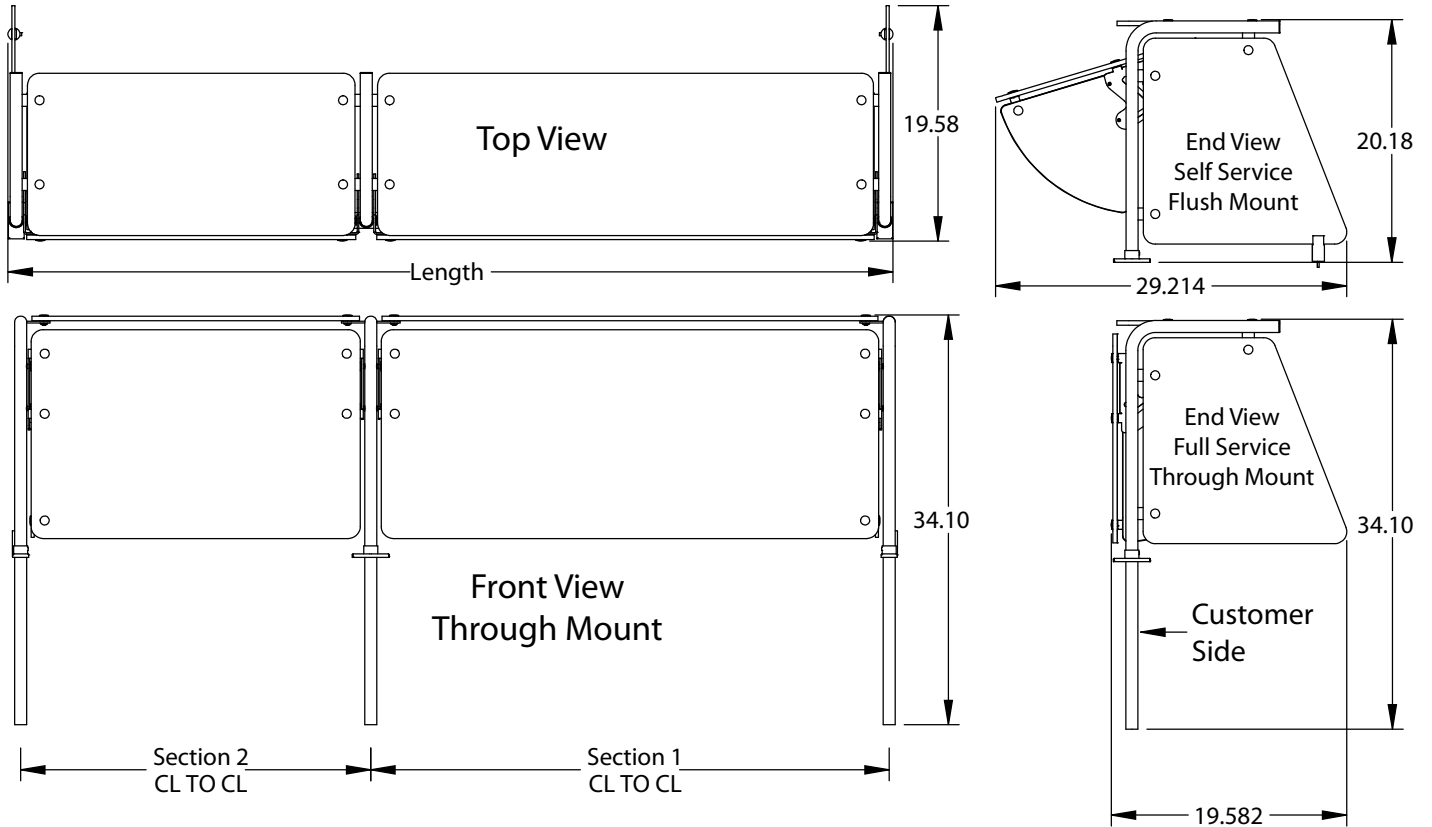

Frames:

- 1" Dia. Stainless Steel
or
- Powder coated steel - Choice of 12 colors

Mounting Options:

- Flush Mount
- Through Mount

Guards:

- Adjustable from full service to self serve in one easy movement
- 1/4" Tempered Side Glass
- 3/8" Tempered Top and Front Glass
- Clear polished edges on all glass

Specification subject to change

Rev B 01/23/2020

FOOD GUARD TS422 SERIES

A.I.A. File No. 35-C-13

TS422-74 Shown Above

Catalog No. FS CONTEMPORARY

DIMENSIONS:

Freight Class: 100

Model	Overall Height: 20.18 in. / 51.26 cm		Depth Overall: 19.58 in. / 49.73 cm				CL/CL: 15.5 in. / 39.37 cm		Cube ft. crated	Crated Ship Weight	
	Length		Section 1 Length		Section 2 - Length		lbs.	kg			
	Overall	CL/CL	CL/CL	CL/CL	CL/CL	CL/CL					
	in.	cm	in.	cm	in.	cm					
TS422-32	31.50	80.01	30.25	76.84	N/A		18	40	17.2		
TS422-46	45.50	115.57	44.25	112.40	N/A		21	48	20.9		
TS422-60	59.50	151.13	58.25	147.96	N/A		31	68	29.9		
TS422-74	73.50	186.69	43.125	109.54	29.125	73.98	45	98	43.5		
TS422-88	87.50	222.25	43.125	109.54	43.125	109.54	54	118	52.6		