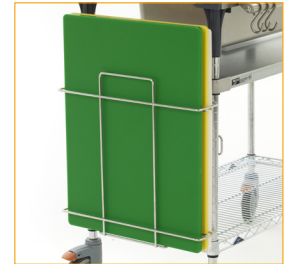

We put space to work.

Item # _____

Job _____

PrepMate™ MultiStation Accessories

Optional accessories for PrepMate MultiStations enable the work station to be configured optimally for the intended task

- **Magic Ring (MS-RING):** Holds 1/3 & 1/6 sized food/steam table pans in the Multi-Rail. Dimensions: 13.25"(w) x 6.5"(d) x .25"(h)
- **Cutting Board Holder (MS-CBE):** End load cutting board holder holds up to (3) 18"x24" cutting boards. Dimensions: 18.75"(w) x 6"(d) x 19.25"(h)
- **Pan Holder (MS-SPH):** Holds full size food pans, side loaded. Sits on bottom shelf. Dimensions: 22.5"(w) x 19"(d) x 16"(h)
- **Cleaning & Sanitizing Bucket Holder (MS-CSBH):** Holds standard 3 qt cleaning and sanitizing buckets. (Buckets not included) Dimensions: 18"(w) x 7"(d) x 8"(h)
- **Cutting Board (MS-CB1824-W):** 18"x24"x1/2" White, HDPE, NSF, cutting board with juice groove on one side
- **Stainless Steel Work Surface MS-SW186 (18"x6") MS-SW1812 (18"x12") MS-SW1824 (18"x24"):** Modular stainless steel work surface sized for use in the Multi-Rails

Magic Ring

Cutting Board Holder

Pan Holder

Bucket Holder

Cutting Board

Stainless Steel Work Surface

All Metro Catalog Sheets are available on our website: www.metro.com

InterMetro Industries Corporation
 North Washington Street, Wilkes-Barre, PA 18705
 Product Information. U.S. and Canada: 1.800.992.1776
 Outside U.S. and Canada: www.metro.com/contactus