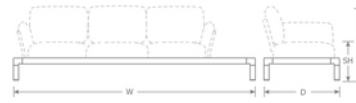

DETAILS

H	W	D	Lbs
10"	109"	34"	180.8

Download Collection Brochure [HERE](#)

Outdoor/Indoor Lounge Sofa

\*Cushions sold separately

Advanced Collection

Base Top: WPC or  
Bamboo Slats

Frame: Aluminum

Seat/Back: Cushion Seat/Back

Assembly Required: Yes

SHIPPING

Master Pack Dimensions: 37"x12"x112"

Master Pack Weight: 207 Lbs.

FOB: PA 17042

Special Order Ship Finishes:

23