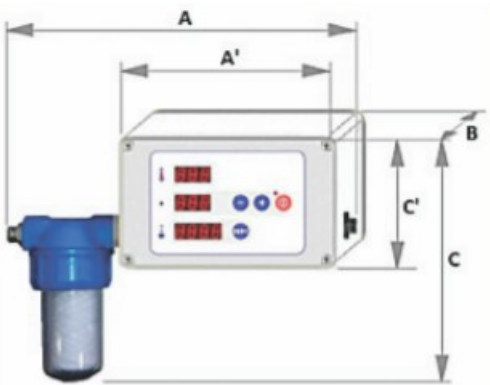

WATER METER

Digital Water Meter, Integrated Water Filtration System, 120V/60/1P

PROJECT _____
 ITEM NO. _____
 NOTES _____

MODEL NUMBER: **DAF001**

FEATURES

- Water Pressure: from 3.6 psi to 72.6 psi (0.25 bar to 5 bars)
- Bursting Pressure: approximately 2900 psi (200 bars)
- Water Flow Rates: from 2 to 45 liters per minute
- Can Set Quantity by liter, US gallon or Canadian gallon
- Reads Water Temperature from 32° F to 120° F (0° C to 49° C) *does not mix water temperature*
- Water Hose and Hook Included

WARRANTY

- One Year Labor & Two Year Parts

Model	Weight	Overall Dimensions			Water Inlet	NEMA	Electrical System	
		W	D	H			Volts	Hz
DAF001	15 (6.7)	15" (381)	5 1/8" (130)	10 1/4" (260)	1/2" NPT	5-15P	120	60