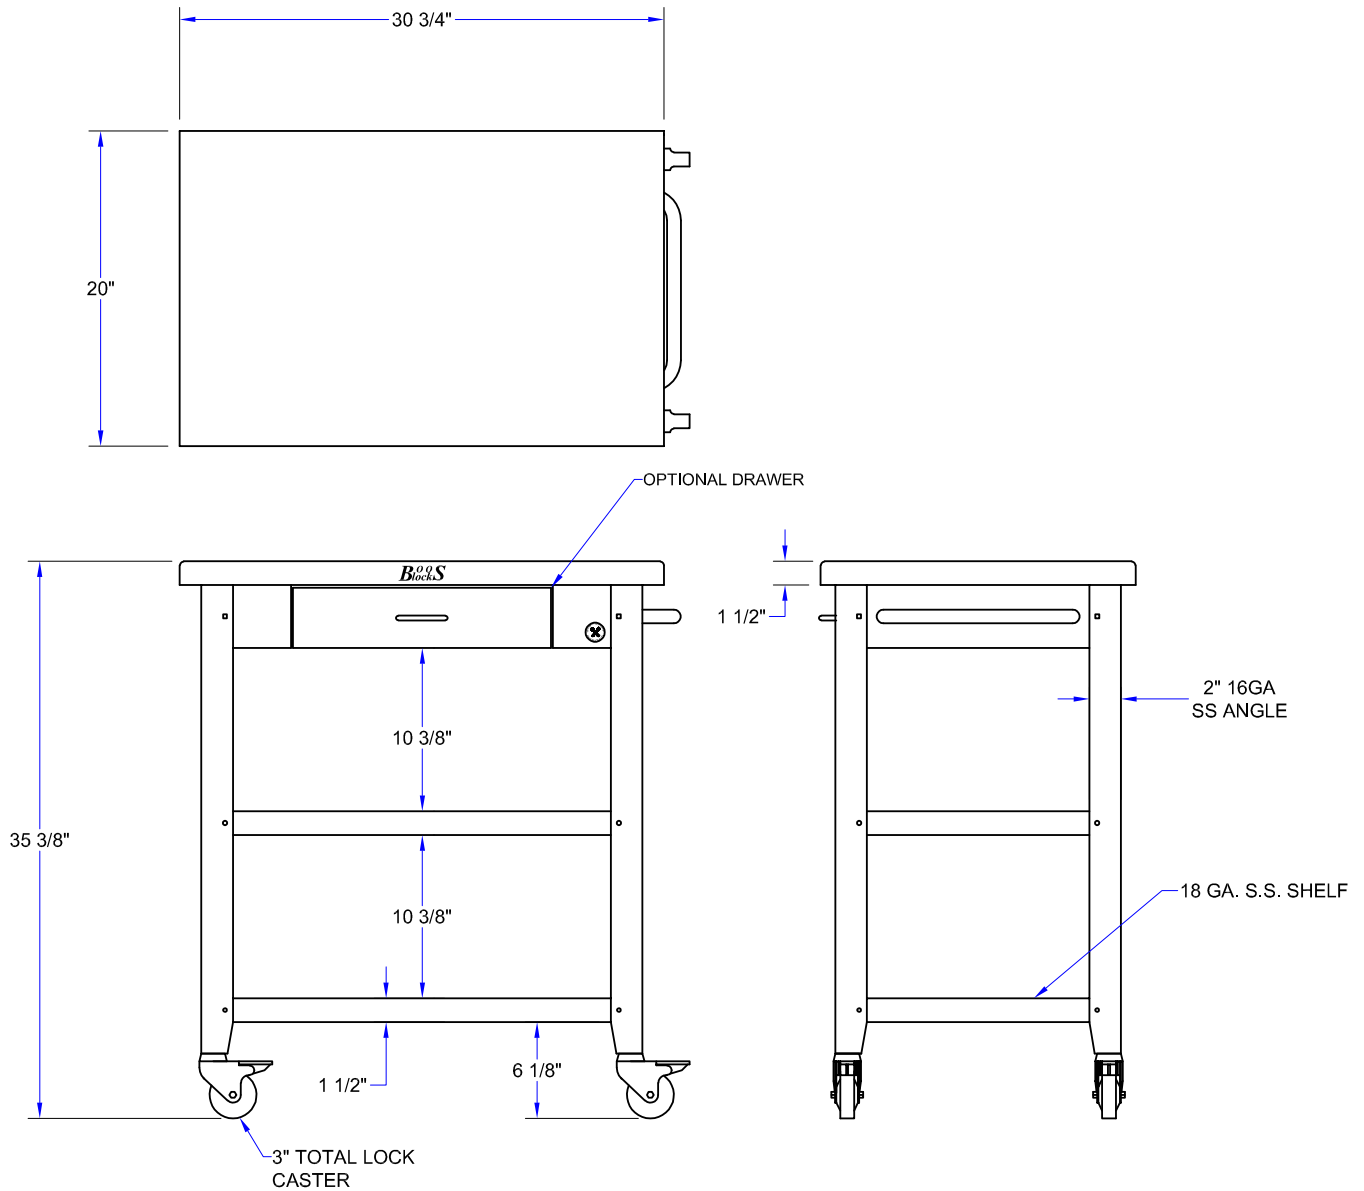

CERTIFICATIONS:

NHLA

WAL-CUCE30

SOFT-CLOSE DRAWER

WAL-CUCE30-ND

GALLEY RAILS (GRK10-8)

ACCESSORIES

MODEL	DESCRIPTION
GRK10-8	Galley Rails - Set Of 8 (Hardware Included)

"WAL-CUCE" CUCINA ELEGANTÉ CARTS

MODEL	DESCRIPTION	TOP SIZE (L X W X H)	OVERALL HEIGHT	WT. (LBS)
WAL-CUCE30	With Drawer	30-3/4"x20"x1-1/2"	35"	78
WAL-CUCE30-ND	Without Drawer	30-3/4"x20"x1-1/2"	35"	74

ALL DIMENSIONS ARE TYPICAL. TOLERANCE +/- .500". JOHN BOOS & CO. RESERVES THE RIGHT TO CHANGE SPECIFICATIONS WITHOUT NOTICE.

DETAILED SPECIFICATIONS

"WAL-CUCE" CUCINA ELEGANTÉ CARTS

MODEL	DESCRIPTION	TOP SIZE (L X W X H)	OVERALL HEIGHT	WT. (LBS)
WAL-CUCE30	With Drawer	30-3/4"x20"x1-1/2"	35"	78
WAL-CUCE30-ND	Without Drawer	30-3/4"x20"x1-1/2"	35"	74

ALL DIMENSIONS ARE TYPICAL. TOLERANCE +/- .500". JOHN BOOS & CO. RESERVES THE RIGHT TO CHANGE SPECIFICATIONS WITHOUT NOTICE.