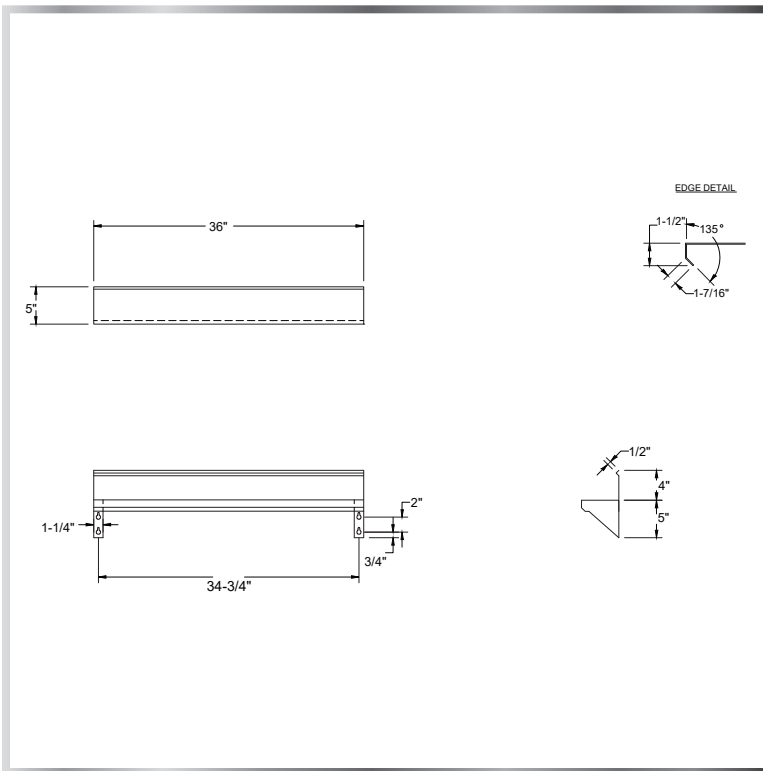

# LAVATORY SHELF WITH 4" BACKSPLASH

SHELVING - WALL

## MATERIALS

- 16 Gauge 300 Series Stainless Steel

## FEATURES

- 4" Backsplash
- Includes Brackets and Mounting Kit

MODEL NUMBER	LENGTH	WIDTH
WS-16LSR	16"	5"
WS-18LSR	18"	5"
WS-24LSR	24"	5"
WS-36LSR	36"	5"
WS-48LSR	48"	5"