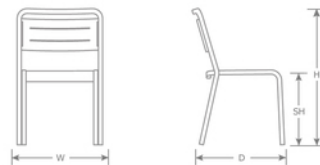

DETAILS

H	W	D	SH	Lbs
32"	20"	21.5"	18"	9

Outdoor/Indoor Stacking Side Chair

E-coated powder coat finish

Frame: Square Tube Aluminum

Seat/Back: Aluminum Slats

Stackability: 8

SHIPPING

Master Pack Quantity: 4

Master Pack Dimensions: 37"x27"x21"

Master Pack Weight: 39 Lbs.

Master Cartons/Pallet: 6

Freight Class: 250

FOB: PA 17042

Special Order Ship Finishes:

 16 A/Marine Blue	 17 A/Military Green	 22 A/Iron	 23 A/White	 24 A/Black	 26 A/Maple Red
 37 A/Moss Grey	 41 A/Bronze	 48 A/Navy	 50 A/Cherry	 62 A/Curry Yellow	