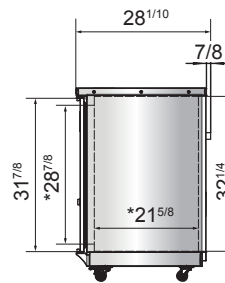

New Jersey, Ohio, Texas, Washington

SPECIFICATIONS

Models	Door	Capacity (Cu.Ft.)	Shelves	Casters (inch)	Rated Current (A)	Voltage (V/Hz/Ph)	HP	Refrigerant	Exterior Dimensions (inch)	Net Weight (lb)	Gross Weight (lb)
MBB48GGR	2	12.9	4	2	2.3	115/60/1	1/7	R290	48×28 ^{1/10} ×40 ^{1/8}	214	262
MBB59GGR	2	17.3	4	2	2.3	115/60/1	1/7	R290	57 ^{4/5} ×28 ^{1/10} ×40 ^{1/8}	236	284
MBB69GGR	2	21.5	4	2	2.3	115/60/1	1/7	R290	68×28 ^{1/10} ×40 ^{1/8}	260	317
MBB90GGR	3	30.1	6	2	2.8	115/60/1	1/5	R290	89 ^{3/10} ×28 ^{1/10} ×40 ^{1/8}	317	392

PLAN VIEW

MBB48GGR

MBB59GGR

MBB69GGR

MBB90GGR

*Interior Dimensions

Epoxy shelves

Door lock