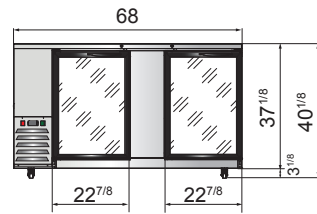

New Jersey, Ohio, Texas, Washington

SPECIFICATIONS

Models	Door	Capacity (Cu.Ft.)	Shelves	Casters (inch)	Rated Current (A)	Voltage (V/Hz/Ph)	HP	Refrigerant	Exterior Dimensions (inch)	Net Weight (lb)	Gross Weight (lb)
MBB48GGR	2	12.9	4	2	2.3	115/60/1	1/7	R290	48×28 ^{1/10} ×40 ^{1/8}	214	262
MBB59GGR	2	17.3	4	2	2.3	115/60/1	1/7	R290	57 ^{4/5} ×28 ^{1/10} ×40 ^{1/8}	236	284
MBB69GGR	2	21.5	4	2	2.3	115/60/1	1/7	R290	68×28 ^{1/10} ×40 ^{1/8}	260	317
MBB90GGR	3	30.1	6	2	2.8	115/60/1	1/5	R290	89 ^{3/10} ×28 ^{1/10} ×40 ^{1/8}	317	392

PLAN VIEW

MBB48GGR

MBB59GGR

MBB69GGR

MBB90GGR

*Interior Dimensions

Epoxy shelves

Door lock