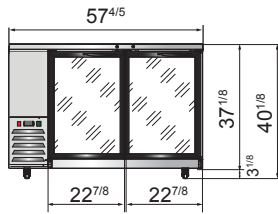

New Jersey, Ohio, Texas, Washington

SPECIFICATIONS

Models	Door	Capacity (Cu.Ft.)	Shelves	Casters (inch)	Rated Current (A)	Voltage (V/Hz/Ph)	HP	Refrigerant	Exterior Dimensions (inch)	Net Weight (lb)	Gross Weight (lb)
MBB48GGR	2	12.9	4	2	2.3	115/60/1	1/7	R290	48×28 ^{1/10} ×40 ^{1/8}	214	262
MBB59GGR	2	17.3	4	2	2.3	115/60/1	1/7	R290	57 ^{4/5} ×28 ^{1/10} ×40 ^{1/8}	236	284
MBB69GGR	2	21.5	4	2	2.3	115/60/1	1/7	R290	68×28 ^{1/10} ×40 ^{1/8}	260	317
MBB90GGR	3	30.1	6	2	2.8	115/60/1	1/5	R290	89 ^{3/10} ×28 ^{1/10} ×40 ^{1/8}	317	392

PLAN VIEW

MBB48GGR

MBB59GGR

MBB69GGR

MBB90GGR

*Interior Dimensions

Epoxy shelves

Door lock