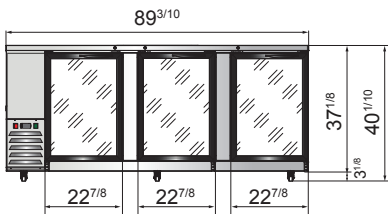

New Jersey, Ohio, Texas, Washington

SPECIFICATIONS

Models	Door	Capacity (Cu.Ft.)	Shelves	Casters (inch)	Rated Current (A)	Voltage (V/Hz/Ph)	HP	Refrigerant	Exterior Dimensions (inch)	Net Weight (lb)	Gross Weight (lb)
MBB48GGR	2	12.9	4	2	2.3	115/60/1	1/7	R290	48×28 ^{1/10} ×40 ^{1/8}	214	262
MBB59GGR	2	17.3	4	2	2.3	115/60/1	1/7	R290	57 ^{4/5} ×28 ^{1/10} ×40 ^{1/8}	236	284
MBB69GGR	2	21.5	4	2	2.3	115/60/1	1/7	R290	68×28 ^{1/10} ×40 ^{1/8}	260	317
MBB90GGR	3	30.1	6	2	2.8	115/60/1	1/5	R290	89 ^{3/10} ×28 ^{1/10} ×40 ^{1/8}	317	392

PLAN VIEW

MBB48GGR

MBB59GGR

MBB69GGR

MBB90GGR

*Interior Dimensions

Epoxy shelves

Door lock