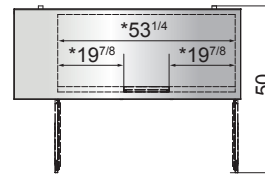

New Jersey, Ohio, Texas, Washington

SPECIFICATIONS

Models	Door	Capacity (Cu.Ft.)	Shelves	Casters (inch)	Rated Current (A)	Voltage (V/Hz/Ph)	HP	Refrigerant	Exterior Dimensions (inch)	Net Weight (lb)	Gross Weight (lb)
MBB48GGR	2	12.9	4	2	2.3	115/60/1	1/7	R290	48×28 ^{1/10} ×40 ^{1/8}	214	262
MBB59GGR	2	17.3	4	2	2.3	115/60/1	1/7	R290	57 ^{4/5} ×28 ^{1/10} ×40 ^{1/8}	236	284
MBB69GGR	2	21.5	4	2	2.3	115/60/1	1/7	R290	68×28 ^{1/10} ×40 ^{1/8}	260	317
MBB90GGR	3	30.1	6	2	2.8	115/60/1	1/5	R290	89 ^{3/10} ×28 ^{1/10} ×40 ^{1/8}	317	392

PLAN VIEW

MBB48GGR

MBB59GGR

MBB69GGR

MBB90GGR

*Interior Dimensions

Epoxy shelves

Door lock