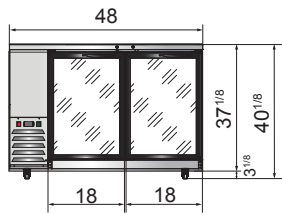

New Jersey, Ohio, Texas, Washington

SPECIFICATIONS

Models	Door	Capacity (Cu.Ft.)	Shelves	Casters (inch)	Rated Current (A)	Voltage (V/Hz/Ph)	HP	Refrigerant	Exterior Dimensions (inch)	Net Weight (lb)	Gross Weight (lb)
MBB48GGR	2	12.9	4	2	2.3	115/60/1	1/7	R290	48×28 ^{1/10} ×40 ^{1/8}	214	262
MBB59GGR	2	17.3	4	2	2.3	115/60/1	1/7	R290	57 ^{4/5} ×28 ^{1/10} ×40 ^{1/8}	236	284
MBB69GGR	2	21.5	4	2	2.3	115/60/1	1/7	R290	68×28 ^{1/10} ×40 ^{1/8}	260	317
MBB90GGR	3	30.1	6	2	2.8	115/60/1	1/5	R290	89 ^{3/10} ×28 ^{1/10} ×40 ^{1/8}	317	392

PLAN VIEW

MBB48GGR

MBB59GGR

MBB69GGR

MBB90GGR

*Interior Dimensions

Epoxy shelves

Door lock