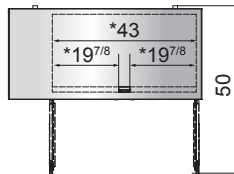

New Jersey, Ohio, Texas, Washington

SPECIFICATIONS

Models	Door	Capacity (Cu.Ft.)	Shelves	Casters (inch)	Rated Current (A)	Voltage (V/Hz/Ph)	HP	Refrigerant	Exterior Dimensions (inch)	Net Weight (lb)	Gross Weight (lb)
MBB48GGR	2	12.9	4	2	2.3	115/60/1	1/7	R290	48×28 ^{1/10} ×40 ^{1/8}	214	262
MBB59GGR	2	17.3	4	2	2.3	115/60/1	1/7	R290	57 ^{4/5} ×28 ^{1/10} ×40 ^{1/8}	236	284
MBB69GGR	2	21.5	4	2	2.3	115/60/1	1/7	R290	68×28 ^{1/10} ×40 ^{1/8}	260	317
MBB90GGR	3	30.1	6	2	2.8	115/60/1	1/5	R290	89 ^{3/10} ×28 ^{1/10} ×40 ^{1/8}	317	392

PLAN VIEW

MBB48GGR

MBB59GGR

MBB69GGR

MBB90GGR

*Interior Dimensions

Epoxy shelves

Door lock