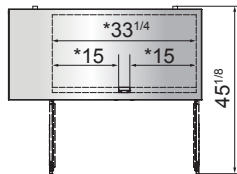

New Jersey, Ohio, Texas, Washington

SPECIFICATIONS

Models	Door	Capacity (Cu.Ft.)	Shelves	Casters (inch)	Rated Current (A)	Voltage (V/Hz/Ph)	HP	Refrigerant	Exterior Dimensions (inch)	Net Weight (lb)	Gross Weight (lb)
MBB48GGR	2	12.9	4	2	2.3	115/60/1	1/7	R290	48×28 ^{1/10} ×40 ^{1/8}	214	262
MBB59GGR	2	17.3	4	2	2.3	115/60/1	1/7	R290	57 ^{4/5} ×28 ^{1/10} ×40 ^{1/8}	236	284
MBB69GGR	2	21.5	4	2	2.3	115/60/1	1/7	R290	68×28 ^{1/10} ×40 ^{1/8}	260	317
MBB90GGR	3	30.1	6	2	2.8	115/60/1	1/5	R290	89 ^{3/10} ×28 ^{1/10} ×40 ^{1/8}	317	392

PLAN VIEW

MBB48GGR

MBB59GGR

MBB69GGR

MBB90GGR

*Interior Dimensions

Epoxy shelves

Door lock