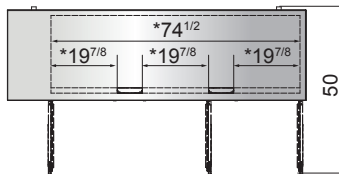

New Jersey, Ohio, Texas, Washington

SPECIFICATIONS

Models	Door	Capacity (Cu.Ft.)	Shelves	Casters (inch)	Rated Current (A)	Voltage (V/Hz/Ph)	HP	Refrigerant	Exterior Dimensions (inch)	Net Weight (lb)	Gross Weight (lb)
MBB48GGR	2	12.9	4	2	2.3	115/60/1	1/7	R290	48×28 ^{1/10} ×40 ^{1/8}	214	262
MBB59GGR	2	17.3	4	2	2.3	115/60/1	1/7	R290	57 ^{4/5} ×28 ^{1/10} ×40 ^{1/8}	236	284
MBB69GGR	2	21.5	4	2	2.3	115/60/1	1/7	R290	68×28 ^{1/10} ×40 ^{1/8}	260	317
MBB90GGR	3	30.1	6	2	2.8	115/60/1	1/5	R290	89 ^{3/10} ×28 ^{1/10} ×40 ^{1/8}	317	392

PLAN VIEW

MBB48GGR

MBB59GGR

MBB69GGR

MBB90GGR

*Interior Dimensions

Epoxy shelves

Door lock