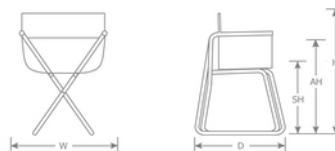

DETAILS

H	W	D	SH	Lbs
31.5"	24"	24"	18"	17

Outdoor/Indoor Folding Armchair

Frame: Steel

Seat/Back: Textilene Fabric

SHIPPING

Master Pack Dimensions: 11"x25"x40"

Master Pack Weight: 22 Lbs.