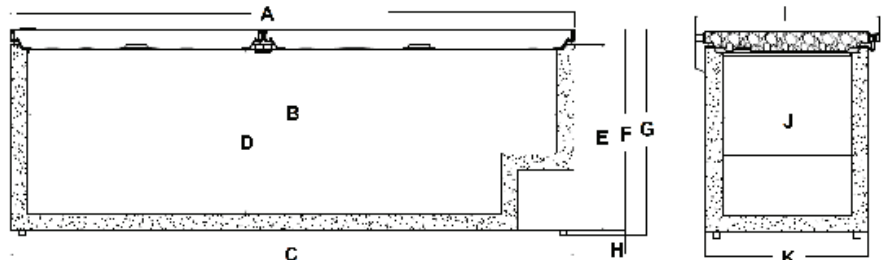

A	B	C	D	E	F	G	H	I	J	K
BD-24	81 5/8"	76"	81 1/2"	26 1/2"	30"	32 1/2"	33 1/4"	3/4"	29 3/4"	20 7/8"	26 3/8"
BD-27	91 1/8"	85 1/2"	91"	26 1/2"	30"	32 1/2"	33 1/4"	3/4"	29 3/4"	20 7/8"	26 3/8"
BD-31	79 7/8"	71 1/4"	79 3/4"	27 1/8"	31 1/8"	31 3/8"	31 1/8"	2 3/4"	36 1/8"	21 1/8"	32 3/4"
BD-35	89 1/2"	83 7/8"	89 3/8"	27 7/8"	31 7/8"	34 3/8"	37 1/8"	2 3/4"	36 1/8"	27 1/8"	37 3/4"
BD-42	105 1/4"	99 5/8"	105 1/8"	27 7/8"	31 7/8"	34 3/8"	37 1/8"	2 3/4"	36 1/8"	27 1/8"	32 3/4"

4094 Paul Buchman Highway
Plant City, FL 33565
800.441.4014 | 813.870.0340
www.excellenceindustries.com
ver. 09.22