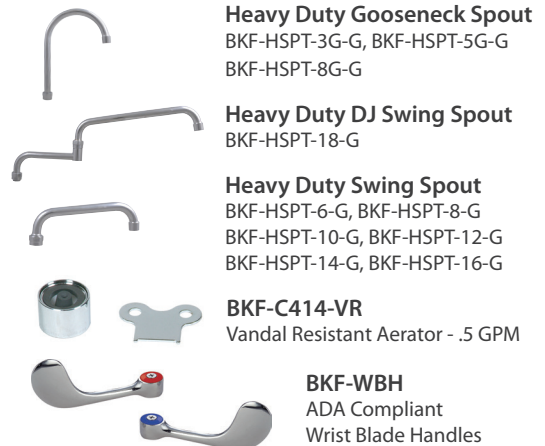

# 4" Splash Mount Heavy Duty Solid Body Faucet with Gooseneck Spout

Model: BKF-4SM-xG-G, Lead Free

### Exploded Parts Detail:

Diagram #	Quantity	Part Number	Description
1	1	BKF-SPT-XX-G	Gooseneck Spout
2	1	BKF-SPT-NUT	Nut
3	1	BKF-SPT-SPACER	Spacer
4	1	BKF-SPT-ORING	Double O Ring
5	1	BKF-SPT-AER-W	Aerator Washer
6	1	BKF-SPT-AERATOR	Aerator
7	2	BKF-SPT-NOZZLE	Nozzle
8	2	BKF-W-MN	Mounting Nut
9	2	BKF-W-MW	Mounting Washer
10	2	BKF-4SM-SPT-BASE	Spout Base
11	1	BKF-4SM-XX-G	Faucet Body
12	2	(1)BKF-CV-G & (1)BKF-HV-G	Ceramic Valves
13	2	BKF-BONNET	Bonnet
14	1	BKF-SBH	Handle

### Optional Spouts & Parts:

BK-DMMK-90  
Faucet Mounting Kit - SOLD SEPARATELY

PRODUCT SPECIFICATION SHEET

RESOURCES