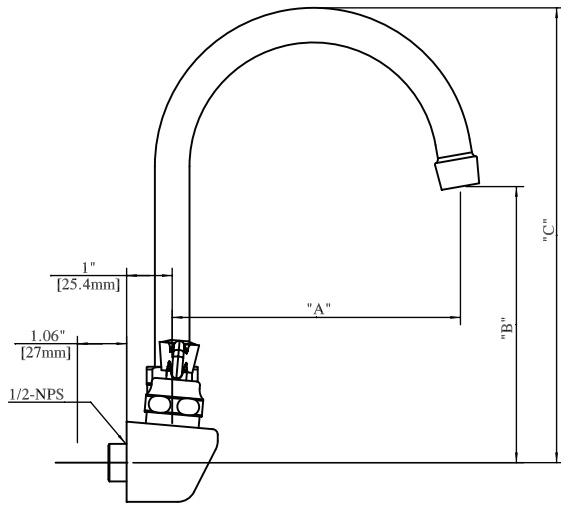

Use your smart phone to scan the above QR code to visit our website: www.bk-resources.com

4" Splash Mount Heavy Duty Solid Body Faucet with Gooseneck Spout

Model: BKF-4SM-xG-G, Lead Free

Options:

BKF-C414-VR
Vandal Resistant Aerator - .5 GPM

BKF-WBH
ADA Compliant
Wrist Blade Handles

BK-DMMK-90
Faucet Mounting Kit - *SOLD SEPARATELY*

Product Specifications:

- Heavy Duty Double Seat 1/4 Turn Ceramic Cartridges
- Color Coded Hot & Cold Indicators
- Double O-Ring Spout Seal
- High Polished Triple Dipped Chrome Finish
- Integral Check Valve
- Lead Free Compliant
- Full Replacement Parts Available

Product Detail:

Model Number	DIM. A	DIM. B	DIM. C
BKF-4SM-3G-G	3.5" [90.0]	5.38" [136.5]	8.13" [206.3]
BKF-4SM-5G-G	6" [150]	5.13" [132.9]	9.75" [247.6]
BKF-4SM-8G-G	8.5" [215]	7.75" [196.8]	12.63" [320.6]
BKF-4SM-3MG-G	3" [76.2]	3" [76.2]	5.25 [133.4]

Certifications:

ADA Compliant

PRODUCT SPECIFICATION SHEET

RESOURCES