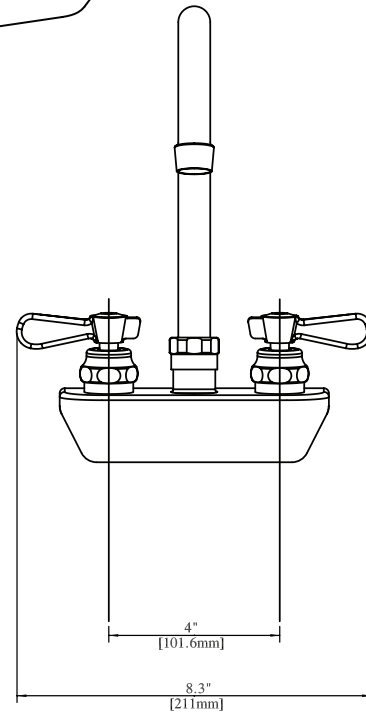

# 4" Splash Mount Heavy Duty Solid Body Faucet with Gooseneck Spout

Model: BKF-4SM-xG-G, Lead Free

### Product Specifications:

- Heavy Duty Double Seat 1/4 Turn Ceramic Cartridges
- Color Coded Hot & Cold Indicators
- Double O-Ring Spout Seal
- High Polished Triple Dipped Chrome Finish
- Integral Check Valve
- Lead Free Compliant
- Full Replacement Parts Available

### Product Detail:

Model Number	DIM. A	DIM. B	DIM. C
BKF-4SM-3G-G	3.5" [90.0]	5.38" [136.5]	8.13" [206.3]
BKF-4SM-5G-G	6" [150]	5.13" [132.9]	9.75" [247.6]
BKF-4SM-8G-G	8.5" [215]	7.75" [196.8]	12.63" [320.6]
BKF-4SM-3MG-G	3" [76.2]	3" [76.2]	5.25 [133.4]