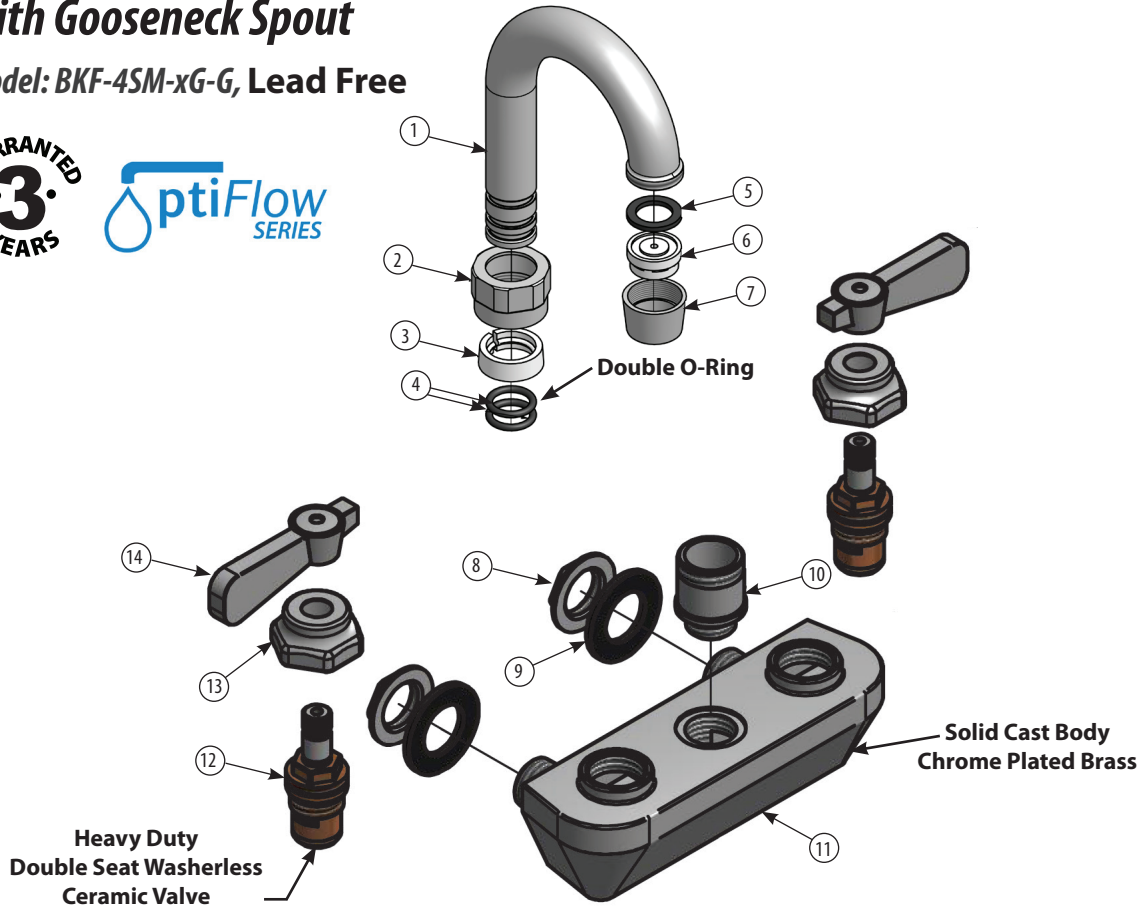

# 4" Splash Mount Heavy Duty Solid Body Faucet with Gooseneck Spout

Model: BKF-4SM-xG-G, Lead Free

### Product Specifications:

- Heavy Duty Double Seat 1/4 Turn Ceramic Cartridges
- Color Coded Hot & Cold Indicators
- Double O-Ring Spout Seal
- High Polished Triple Dipped Chrome Finish
- Integral Check Valve
- Lead Free Compliant
- Full Replacement Parts Available

### Exploded Parts Detail:

Diagram #	Quantity	Part Number	Description
1	1	BKF-SPT-XX-G	Gooseneck Spout
2	1	BKF-SPT-NUT	Nut
3	1	BKF-SPT-SPACER	Spacer
4	1	BKF-SPT-ORING	Double O Ring
5	1	BKF-SPT-AER-W	Aerator Washer
6	1	BKF-SPT-AERATOR	Aerator
7	2	BKF-SPT-NOZZLE	Nozzle
8	2	BKF-W-MN	Mounting Nut
9	2	BKF-W-MW	Mounting Washer
10	2	BKF-4SM-SPT-BASE	Spout Base
11	1	BKF-4SM-XX-G	Faucet Body
12	2	(1)BKF-CV-G & (1)BKF-HV-G	Ceramic Valves
13	2	BKF-BONNET	Bonnet
14	1	BKF-SBH	Handle