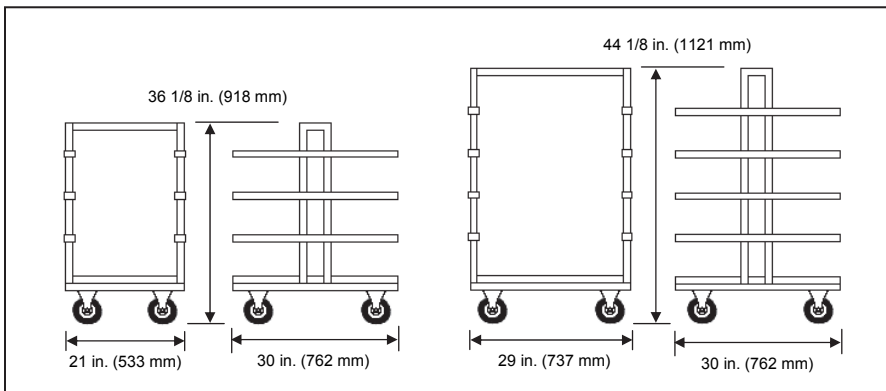

PROJECT	QUANTITY	ITEM NO
---------	----------	---------

Rotisserie spit stands

MODEL **RSS-012**
RSS-016

RSS-012 rotisserie spit stand accepts up to 12 fully loaded rotisserie spits for transport and loading/unloading.

Standard Features

- Constructed of top quality stainless steel.
- Accepts all types of Henny Penny spits and baskets.
- Removable drip tray.
- 4 heavy-duty 5 in. (127 mm) locking swivel casters.

Laboratory certifications

Dimensions

	RSS-012	RSS-016
Height:	36 1/8 in. (918 mm)	44 1/8 in. (1121 mm)
Width:	21 in. (533 mm)	29 in. (737 mm)
Depth:	30 in. (762 mm)	30 in. (762 mm)

Capacity:

RSS-012	RSS-016
3 racks	4 racks
12 spits or baskets, 4 per rack on 8 in. (203 mm) centers	16 spits or baskets, 4 per rack on 8 in. (203 mm) centers