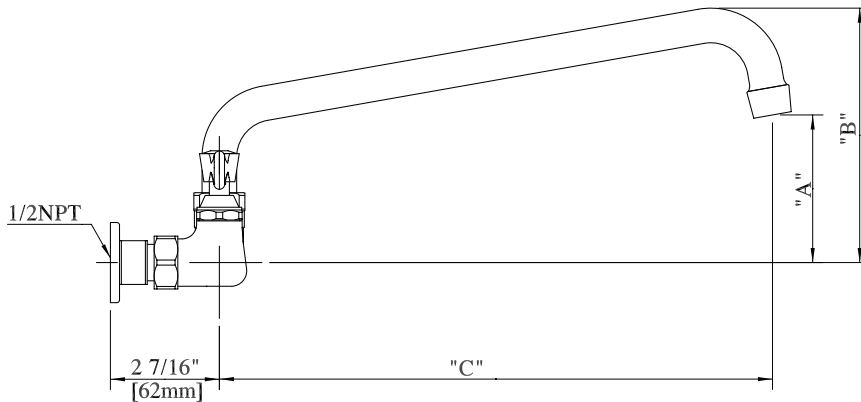

Use your smart phone to scan the above QR code to visit our website: www.bk-resources.com

8" Splash Mount Standard Duty Faucet with Swing Spout

Model: BKF-8W-G, Lead Free

Options:

BKF-C414-VR
Vandal Resistant Aerator - .5 GPM

BK-DMMK-90
Faucet Mounting Kit - *SOLD SEPARATELY*

Product Specifications:

- 1/4 Turn Ceramic Cartridges
- Stainless Steel Valves
- Color Coded Hot & Cold Indicators
- Double O-Ring Spout Seal
- High Polished Chrome Finish
- Lead Free Compliant
- 2.0 GPM Flow Rate
- Full Replacement Parts Available

Product Detail:

Model Number	DIM. A	DIM. B	DIM. C
BKF-8W-6-G	1.88" [47.6]	4.16" [105.6]	6" [152.4]
BKF-8W-8-G	2.31" [58.7]	4.56" [115.8]	8" [203.2]
BKF-8W-10-G	2.69" [68.3]	4.88" [123.8]	10" [254]
BKF-8W-12-G	3.56" [90.5]	5.31" [134.9]	12" [304.8]
BKF-8W-14-G	3.5" [88.9]	5.75" [146]	14" [355.6]
BKF-8W-16-G	3.88" [98.4]	6.09" [154.8]	16" [406.4]