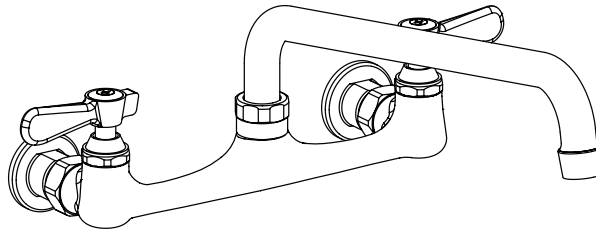

Use your smart phone to scan the above QR code to visit our website: www.bk-resources.com

8" Splash Mount Standard Duty Faucet with Swing Spout

Model: BKF-8W-G, Lead Free

Options:

BKF-C414-VR
Vandal Resistant Aerator - .5 GPM

BK-DMMK-90
Faucet Mounting Kit - *SOLD SEPARATELY*

Product Specifications:

- 1/4 Turn Ceramic Cartridges
- Stainless Steel Valves
- Color Coded Hot & Cold Indicators
- Double O-Ring Spout Seal
- High Polished Chrome Finish
- Lead Free Compliant
- 2.0 GPM Flow Rate
- Full Replacement Parts Available

Product Detail:

Model Number	DIM. A	DIM. B	DIM. C
BKF-8W-6-G	1.88" [47.6]	4.16" [105.6]	6" [152.4]
BKF-8W-8-G	2.31" [58.7]	4.56" [115.8]	8" [203.2]
BKF-8W-10-G	2.69" [68.3]	4.88" [123.8]	10" [254]
BKF-8W-12-G	3.56" [90.5]	5.31" [134.9]	12" [304.8]
BKF-8W-14-G	3.5" [88.9]	5.75" [146]	14" [355.6]
BKF-8W-16-G	3.88" [98.4]	6.09" [154.8]	16" [406.4]

Certifications:

PRODUCT SPECIFICATION SHEET

RESOURCES

8" Splash Mount Standard Duty Faucet with Swing Spout

Model: BKF-8W-G, Lead Free

Exploded Parts Detail:

Diagram #	Quantity	Part Number	Description
1	1	BKF-AER	Aerator
2	1	BKF-SPT-XX-G	Spout
3	1	BKF-SPT-SPACER	Spacer
4	2	BKF-SPT-ORING	O-Ring
5	1	BKF-SPT-NUT	Spout Nut
6	2	BKF-SBH	Handle
7	2	(1) BKF-W-HVC-G & (1) BKF-W-CVC-G	Ceramic Valves
8	1	BKF-8W-XX-G	Faucet Body
9	2	BKF-8W-ESC	Valve Mounting Nut
10	2	BKF-8W-ESC-WASHER	0.63 O-Ring