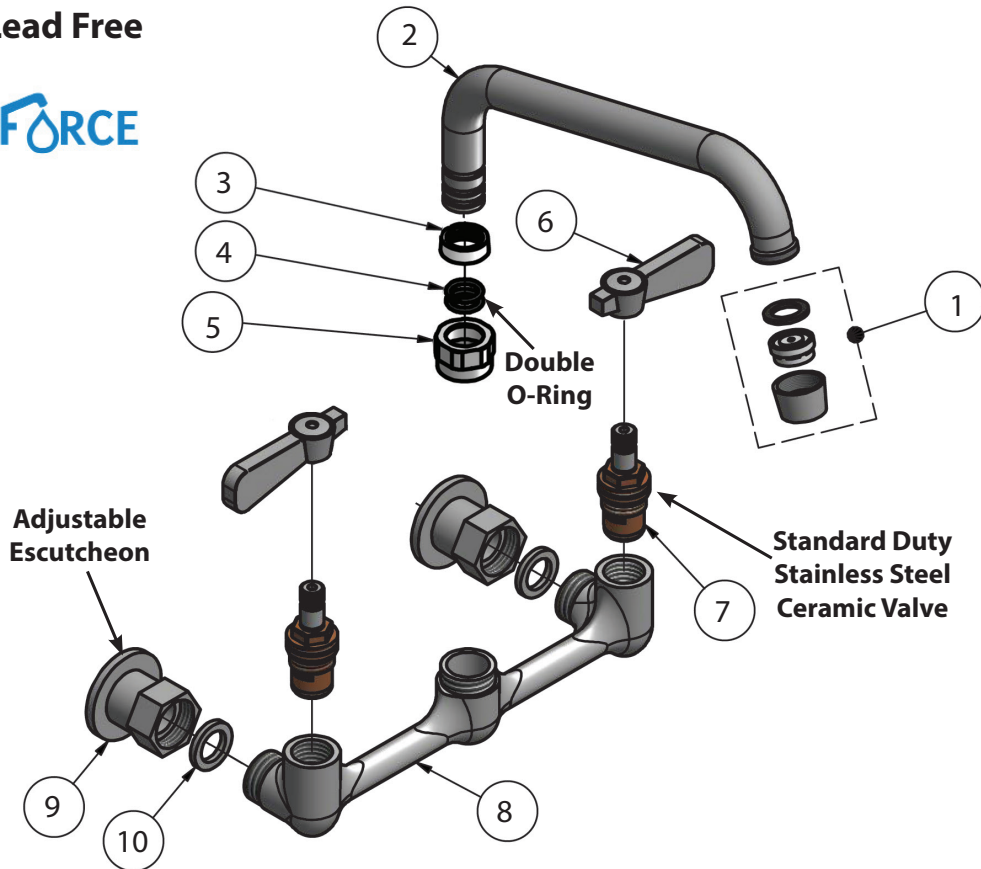

BK-DMMK-90
Faucet Mounting Kit - *SOLD SEPARATELY*

Product Specifications:

- 1/4 Turn Ceramic Cartridges
- Stainless Steel Valves
- Color Coded Hot & Cold Indicators
- Double O-Ring Spout Seal
- High Polished Chrome Finish
- Lead Free Compliant
- 2.0 GPM Flow Rate
- Full Replacement Parts Available

Certifications:

PRODUCT SPECIFICATION SHEET

RESOURCES

8" Splash Mount Standard Duty Faucet with Swing Spout

Model: BKF-8W-G, Lead Free

Exploded Parts Detail:

Diagram #	Quantity	Part Number	Description
1	1	BKF-AER	Aerator
2	1	BKF-SPT-XX-G	Spout
3	1	BKF-SPT-SPACER	Spacer
4	2	BKF-SPT-ORING	O-Ring
5	1	BKF-SPT-NUT	Spout Nut
6	2	BKF-SBH	Handle
7	2	(1) BKF-W-HVC-G & (1) BKF-W-CVC-G	Ceramic Valves
8	1	BKF-8W-XX-G	Faucet Body
9	2	BKF-8W-ESC	Valve Mounting Nut
10	2	BKF-8W-ESC-WASHER	0.63 O-Ring

Optional Spouts & Parts:

-  Standard Duty Gooseneck Spout
BKF-SPT-3G-G, BKF-SPT-5G-G
BKF-SPT-8G-G
-  Standard Duty DJ Swing Spout
BKF-SPT-18-G
-  Standard Duty Swing Spout
BKF-SPT-6-G, BKF-SPT-8-G
BKF-SPT-10-G, BKF-SPT-12-G
BKF-SPT-14-G, BKF-SPT-16-G
-  BKF-C414-VR
Vandal Resistant Aerator - .5 GPM