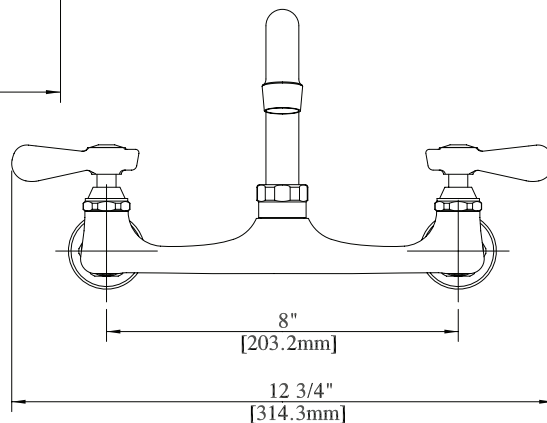

Use your smart phone to scan the above QR code to visit our website: www.bk-resources.com

8" Splash Mount Standard Duty Faucet with Swing Spout

Model: BKF-8W-G, Lead Free

Options:

BKF-C414-VR
Vandal Resistant Aerator - .5 GPM

BK-DMMK-90
Faucet Mounting Kit - *SOLD SEPARATELY*

Product Specifications:

- 1/4 Turn Ceramic Cartridges
- Stainless Steel Valves
- Color Coded Hot & Cold Indicators
- Double O-Ring Spout Seal
- High Polished Chrome Finish
- Lead Free Compliant
- 2.0 GPM Flow Rate
- Full Replacement Parts Available

Product Detail:

Model Number	DIM. A	DIM. B	DIM. C
BKF-8W-6-G	1.88" [47.6]	4.16" [105.6]	6" [152.4]
BKF-8W-8-G	2.31" [58.7]	4.56" [115.8]	8" [203.2]
BKF-8W-10-G	2.69" [68.3]	4.88" [123.8]	10" [254]
BKF-8W-12-G	3.56" [90.5]	5.31" [134.9]	12" [304.8]
BKF-8W-14-G	3.5" [88.9]	5.75" [146]	14" [355.6]
BKF-8W-16-G	3.88" [98.4]	6.09" [154.8]	16" [406.4]

Certifications:

PRODUCT SPECIFICATION SHEET

RESOURCES

8" Splash Mount Standard Duty Faucet with Swing Spout

Model: BKF-8W-G, Lead Free

Exploded Parts Detail:

Diagram #	Quantity	Part Number	Description
1	1	BKF-AER	Aerator
2	1	BKF-SPT-XX-G	Spout
3	1	BKF-SPT-SPACER	Spacer
4	2	BKF-SPT-ORING	O-Ring
5	1	BKF-SPT-NUT	Spout Nut
6	2	BKF-SBH	Handle
7	2	(1) BKF-W-HVC-G & (1) BKF-W-CVC-G	Ceramic Valves
8	1	BKF-8W-XX-G	Faucet Body
9	2	BKF-8W-ESC	Valve Mounting Nut
10	2	BKF-8W-ESC-WASHER	0.63 O-Ring