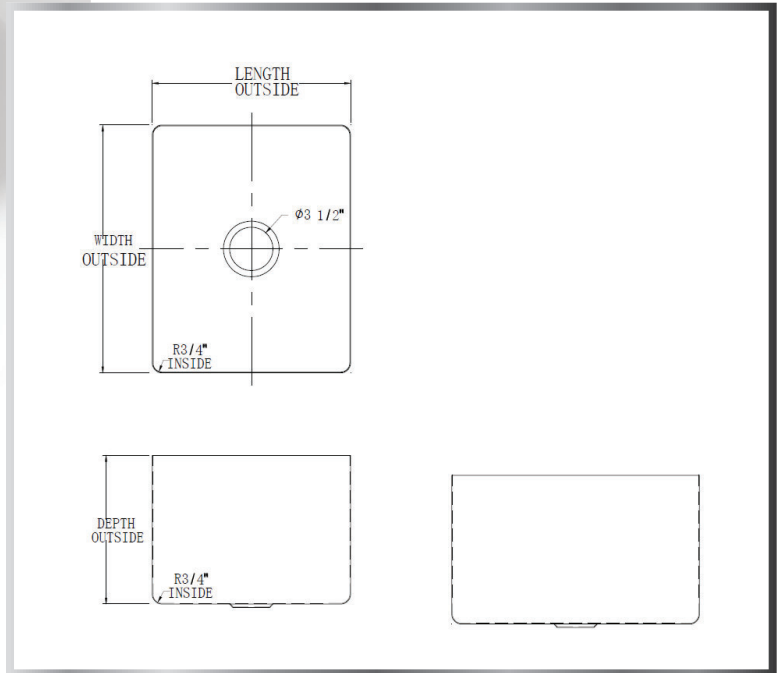

ECONOMY SINK BOWL

SINK BOWLS - WELDED

MATERIALS

- 16 Gauge 304 Series Stainless Steel; Fabricated

FEATURES

- 3-1/2" Drain Opening

MODEL NUMBER	HAND SINK SIZE
SB-111511-16	11" x 15" x 11"
SB-161610-16	16" x 16" x 10"
SB-161812-16	16" x 18" x 12"
SB-161814-16	16" x 18" x 14"
SB-162012-16	16" x 20" x 12"
SB-181812-16	18" x 18" x 12"
SB-182412-16	18" x 24" x 12"
SB-182414-16	18" x 24" x 14"
SB-202008-16	20" x 20" x 8"
SB-202012-16	20" x 20" x 12"
SB-202812-16	20" x 28" x 12"
SB-242412-16	24" x 24" x 12"
SB-242414-16	24" x 24" x 14"