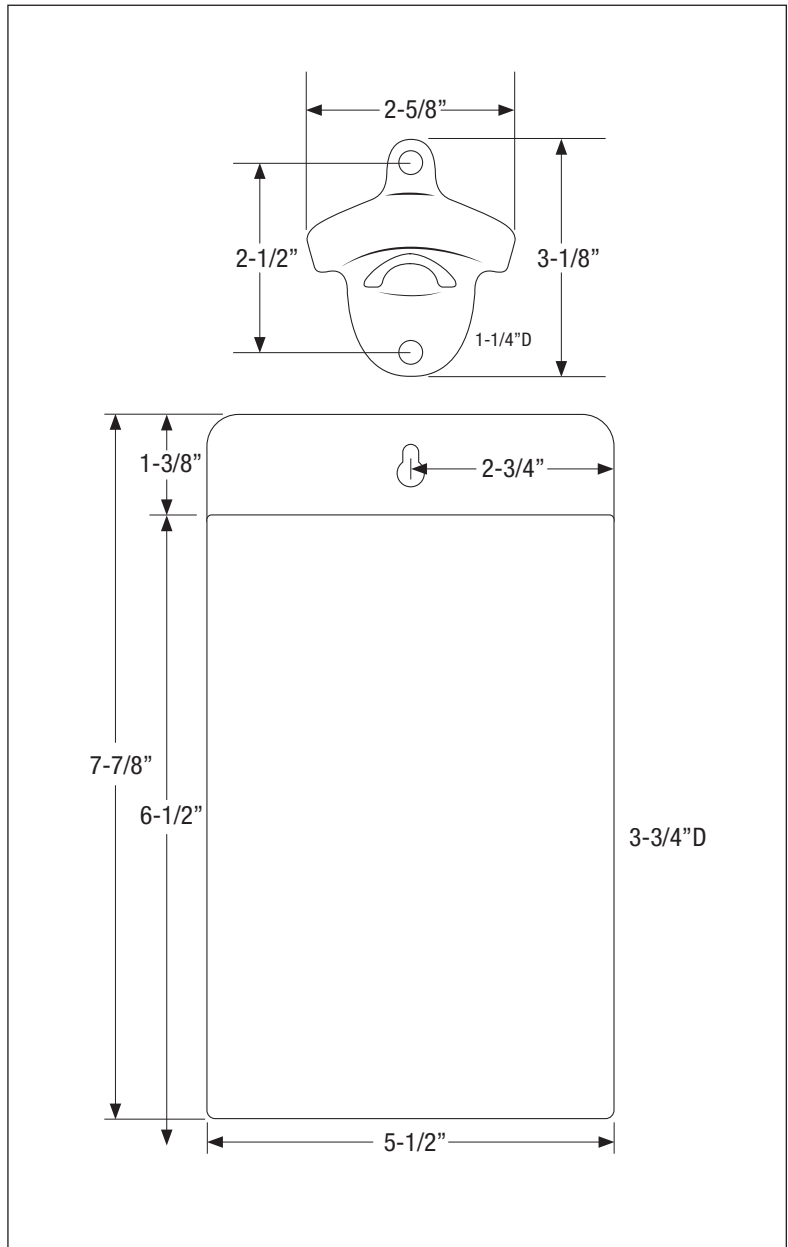

Model: **KR-401** Item #: _____ Date: _____
 Project: _____ Qty: _____ Approved By: _____

Cap Catcher & Bottle Opener

ROYAL SERIES UNDERBAR

Standard Features

- Wall mounted
- Zinc plated, cast iron bottle opener
- Stainless steel cap catcher
- Includes two mounting screws
- Easily remove catcher from wall to discard caps