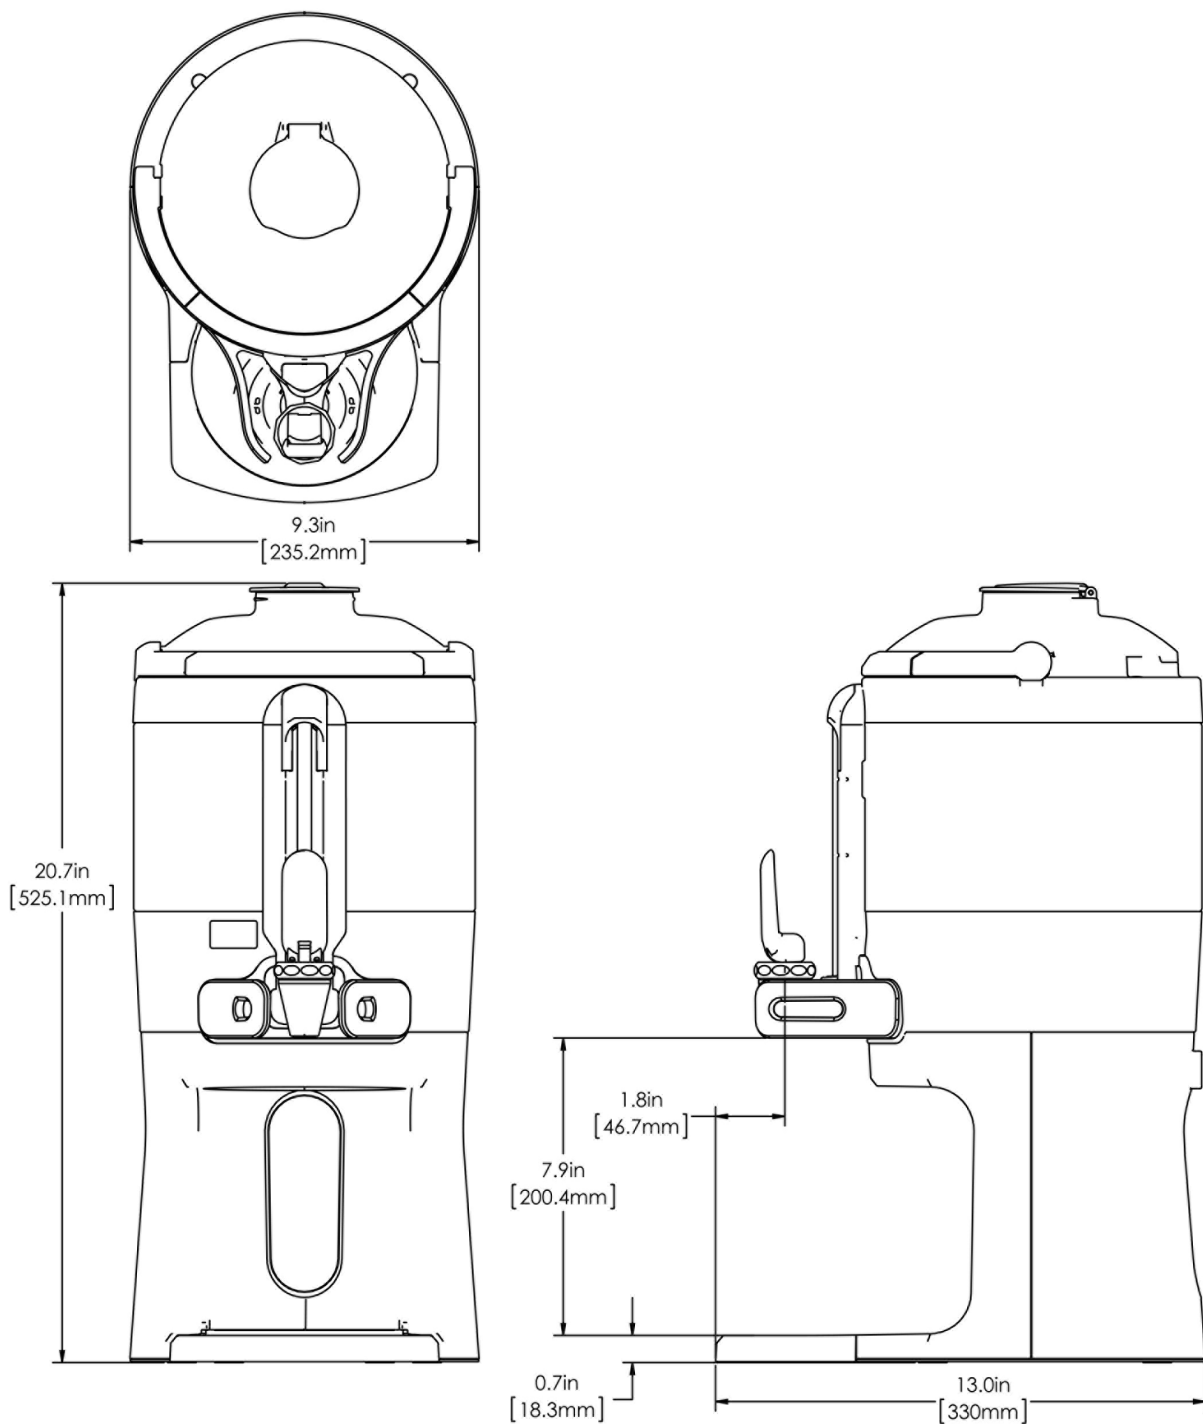

1Gal(3.8L) TF Srvr w/Base, MSG GEN3

Height: 20.7" Width: 9.3" Depth: 13.0"
(52.6cm) (23.6cm) (33.0cm)

- Vacuum insulated to keep coffee hot for hours
- Brew-through design with flip lid cover
- Soft-grip bail handle for easy transportation
- Self-locking stand allows for multiple brewing and serving options
- Large cup clearance allows for dispensing into cups, decanters and thermal carafes
- Integrated sight gauge assembly allows for easy cleaning
- Sturdy aluminum faucet guard keeps faucet area clean and protected
- Drip tray is easily removed for cleaning or to provide extra clearance for dispensing into pitchers
- Fast flow faucet
- Ideal for use with Twin or Single Infusion Series Brewers

Agency:

Specifications

Product #: 44000.0200

Lid Color: Black

Handle: Bail Handle

Liner: Stainless Steel

Dispense: Lever Action

Additional Features

Last Updated:
10/06/2023

	Unit			Shipping				
	Height	Width	Depth	Height	Width	Depth	Weight	Volume
English	20.7 in.	9.3 in.	13.0 in.	15.3 in.	11.9 in.	25.2 in.	13.950 lbs	2.654 ft ³
Metric	52.6 cm	23.6 cm	33.0 cm	38.7 cm	30.3 cm	64.0 cm	6.328 kgs	0.075 m ³