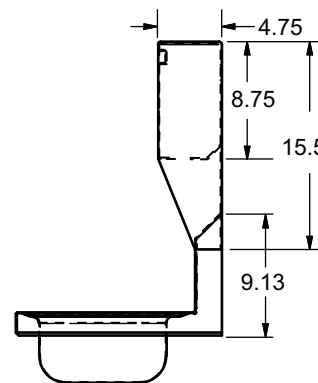

14" x 10" 1 Hole Splash Mount Hand Sink w/ Towel Dispenser

Stainless Steel Hand Sinks

Use your smart phone to scan the above QR code to visit our website: www.bk-resources.com

Certifications:

Features:

- Wall Mounting Hardware Included
- Includes Soap Dispenser (BK-SD)
- Drain Included
- Marine Edge
- Accommodates BK-MFPT "C" Fold Towels

Material:

- T-304 Heavy 20 Gauge Stainless Steel

Options:

- Upgraded Faucets & Drains
- Other Plumbing Accessories - Call For Details

Part Number	Unit Size (w x d)	Bowl Dim. (l x w x d)	Faucet / Spout Mounting	Included Faucet	Drain Size	Product Weight (lbs)
BKHS-W-1410-1-4D-TD	17" x 15 ^{1/2} "	14" x 10" x 5"	1 Hole Splash	-	3 1/2"	20.00