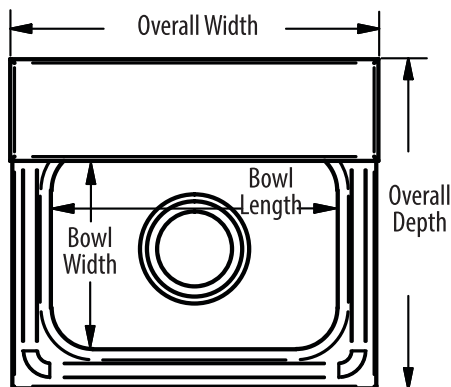

14" x 10" 1 Hole Splash Mount Hand Sink w/ Towel Dispenser

Stainless Steel Hand Sinks

Use your smart phone to scan the above QR code to visit our website: www.bk-resources.com

Certifications:

Features:

- Wall Mounting Hardware Included
- Includes Soap Dispenser (BK-SD)
- Drain Included
- Marine Edge
- Accommodates BK-MFPT "C" Fold Towels

Material:

- T-304 Heavy 20 Gauge Stainless Steel

Options:

- Upgraded Faucets & Drains
- Other Plumbing Accessories - Call For Details

Part Number	Unit Size (w x d)	Bowl Dim. (l x w x d)	Faucet / Spout Mounting	Included Faucet	Drain Size	Product Weight (lbs)
BKHS-W-1410-1-4D-TD	17" x 15 ^{1/2} "	14" x 10" x 5"	1 Hole Splash	-	3 1/2"	20.00