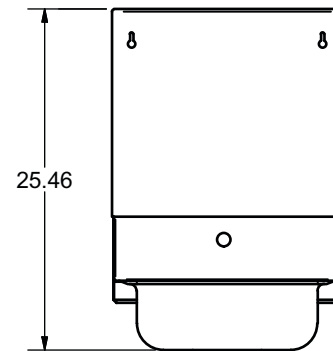

14" x 10" 1 Hole Splash Mount Hand Sink w/ Towel Dispenser

Stainless Steel Hand Sinks

Use your smart phone to scan the above QR code to visit our website: www.bk-resources.com

Certifications:

Features:

- Wall Mounting Hardware Included
- Includes Soap Dispenser (BK-SD)
- Drain Included
- Marine Edge
- Accommodates BK-MFPT "C" Fold Towels

Material:

- T-304 Heavy 20 Gauge Stainless Steel

Options:

- Upgraded Faucets & Drains
- Other Plumbing Accessories - Call For Details

Part Number	Unit Size (w x d)	Bowl Dim. (l x w x d)	Faucet / Spout Mounting	Included Faucet	Drain Size	Product Weight (lbs)
BKHS-W-1410-1-4D-TD	17" x 15 ^{1/2} "	14" x 10" x 5"	1 Hole Splash	-	3 1/2"	20.00