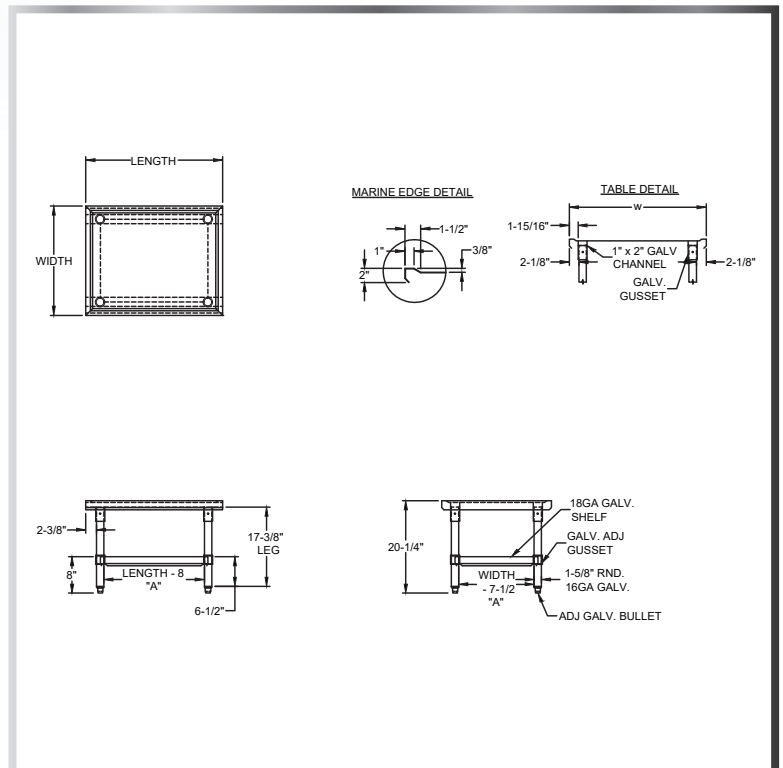

## MATERIALS

- 14 Gauge 300 Series Stainless Steel Top
- Galvanized Lower Shelf, Legs, and Bullet Feet

## FEATURES

- Marine Edges
- Adjustable Lower Shelf and Bullet Feet
- Heavy Duty

MODEL NUMBER	LENGTH	WIDTH
MSG-2424	24"	24"
MSG-3024	30"	24"
MSG-3030	30"	30"
MSG-3630	36"	30"