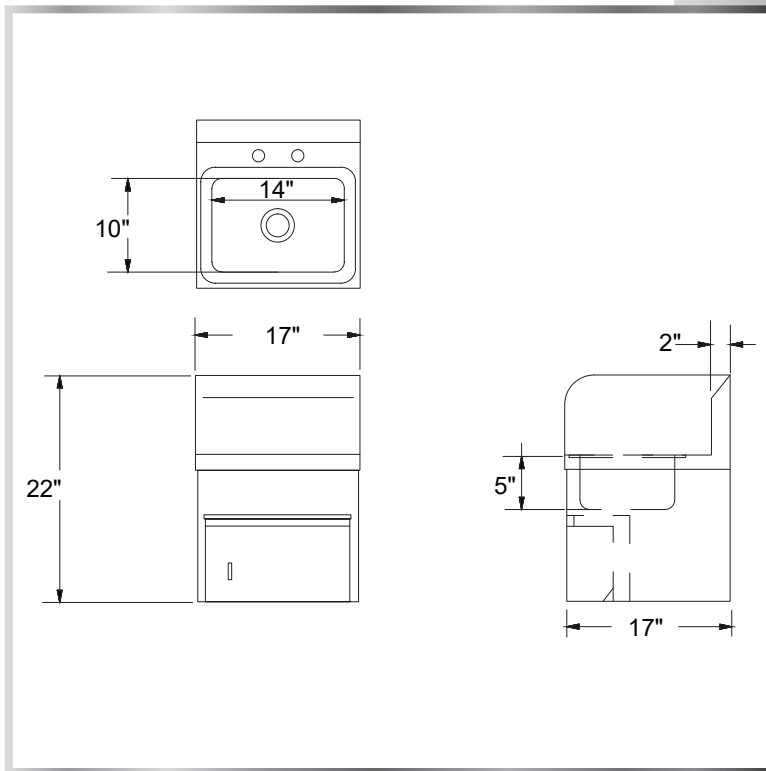

DECK-MOUNT HAND SINK

SINKS - HAND

MATERIALS

- 18 Gauge 304 Series Stainless Steel; Fabricated

FEATURES

- 4" On-Center Deck-Mounted Faucet Holes
- Side and Backsplashes
- Includes Towel Dispenser and Drain Basket (STN-2)

MODEL NUMBER

HS2-D2-S

HAND SINK SIZE

14" x 10" x 5"