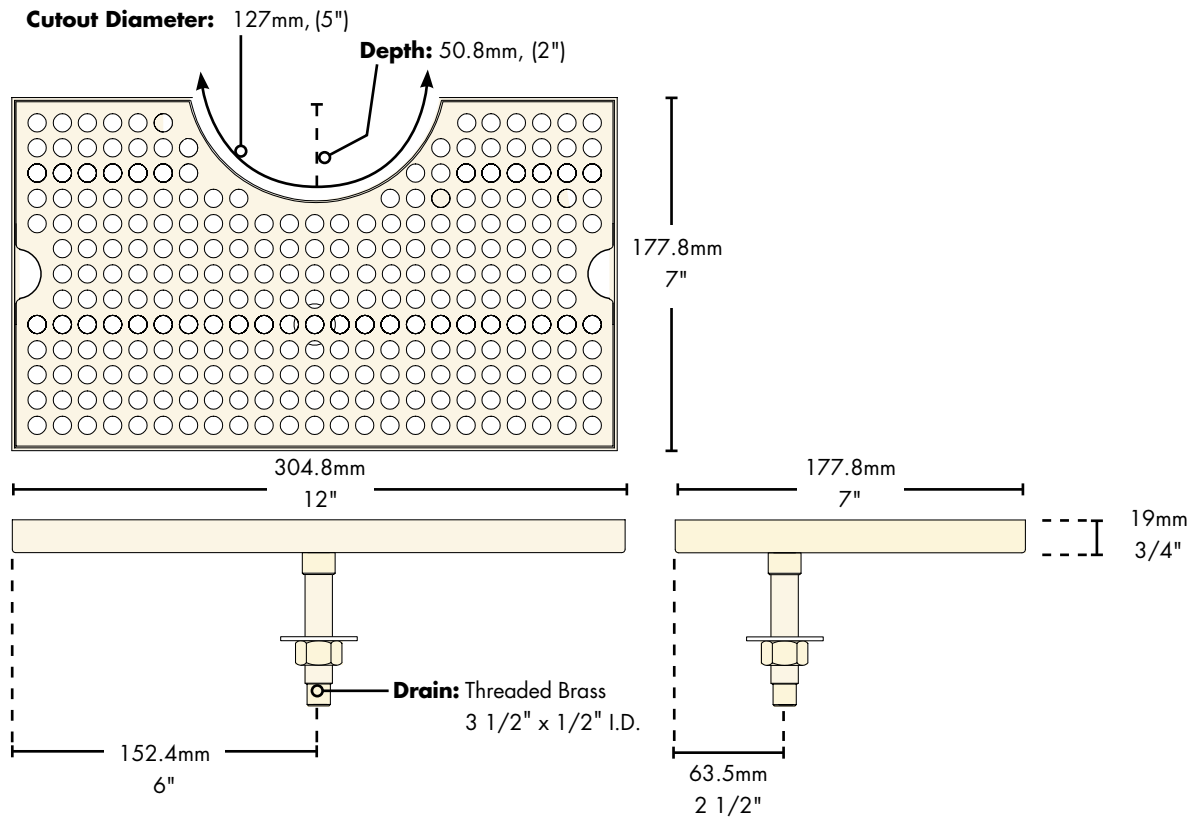

- Easy installation: simply drill one hole to locate and secure.
- Robust 18 gauge stainless steel construction.
- Welded corners, finished smooth for safety and appearance.
- Perforated screen for maximum drip coverage.

PVD Brass
[DP-920DSSPVD](#)

Stainless Steel
[DP-920D](#)

Features

Tarnish Free
PVD Brass.

Stainless Steel for
hygiene and durability.

Specifications

| Part No. | Description | Shipping Weight | Box Dimensions |
|--|-----------------|-----------------|-----------------------------|
| <input type="checkbox"/> DP-920D | Stainless Steel | 2 kg | 356mm L x 203mm W x 102mm H |
| | | 4 lbs | 14"L x 8"W x 4"H |
| <input type="checkbox"/> DP-920DSSPVD | PVD Brass | 2 kg | 356mm L x 203mm W x 102mm |
| | | | |

Dimensions

Copyright ©2011 Micro Matic USA, Inc. All Rights Reserved.

00203.D1008

www.micromatic.com

Toll Free: 1-(866) 327-4159

| West | Central | Southeast | Northeast |
|------|---------|-----------|-----------|
|------|---------|-----------|-----------|