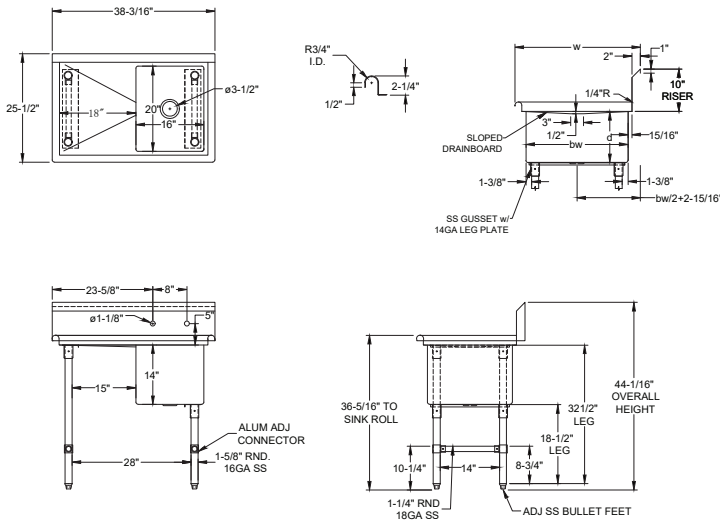

# PREMIUM 1-BOWL 1-DRAINBOARD SINK (LEFT)

SINKS - 1 BOWL

## MATERIALS

- 16 Gauge 300 Series Stainless Steel; Fabricated
- Stainless Steel Legs, Gussets, Cross-Bracing, and Bullet Feet

**COMPATIBLE WITH  
NEW NBR FAUCETS!  
SEE PAGE 75**

## FEATURES

- 10"H Backsplash with 2" Return to Wall
- 8" On-Center Wall-Mounted Faucet Holes
- 3-1/2" Die-Stamped Drain Opening With Drain Basket Included
- One Drainboard (Left Side)
- Cross-Bracing for Reinforced Support
- Adjustable Bullet Feet

MODEL NUMBER	BOWL SIZE L X W X H	LENGTH	WIDTH	DRAINBOARD SIZE
1SS-162014L18	16" x 20" x 14"	38-3/16"	25-1/2"	18"
1SS-181814L18	18" x 18" x 14"	40-3/16"	23-1/2"	18"
1SS-182414L18	18" x 24" x 14"	40-3/16"	29-1/2"	18"
1SS-182414L24	18" x 24" x 14"	46-3/16"	29-1/2"	24"
1SS-242414L24	24" x 24" x 14"	52-3/16"	29-1/2"	24"