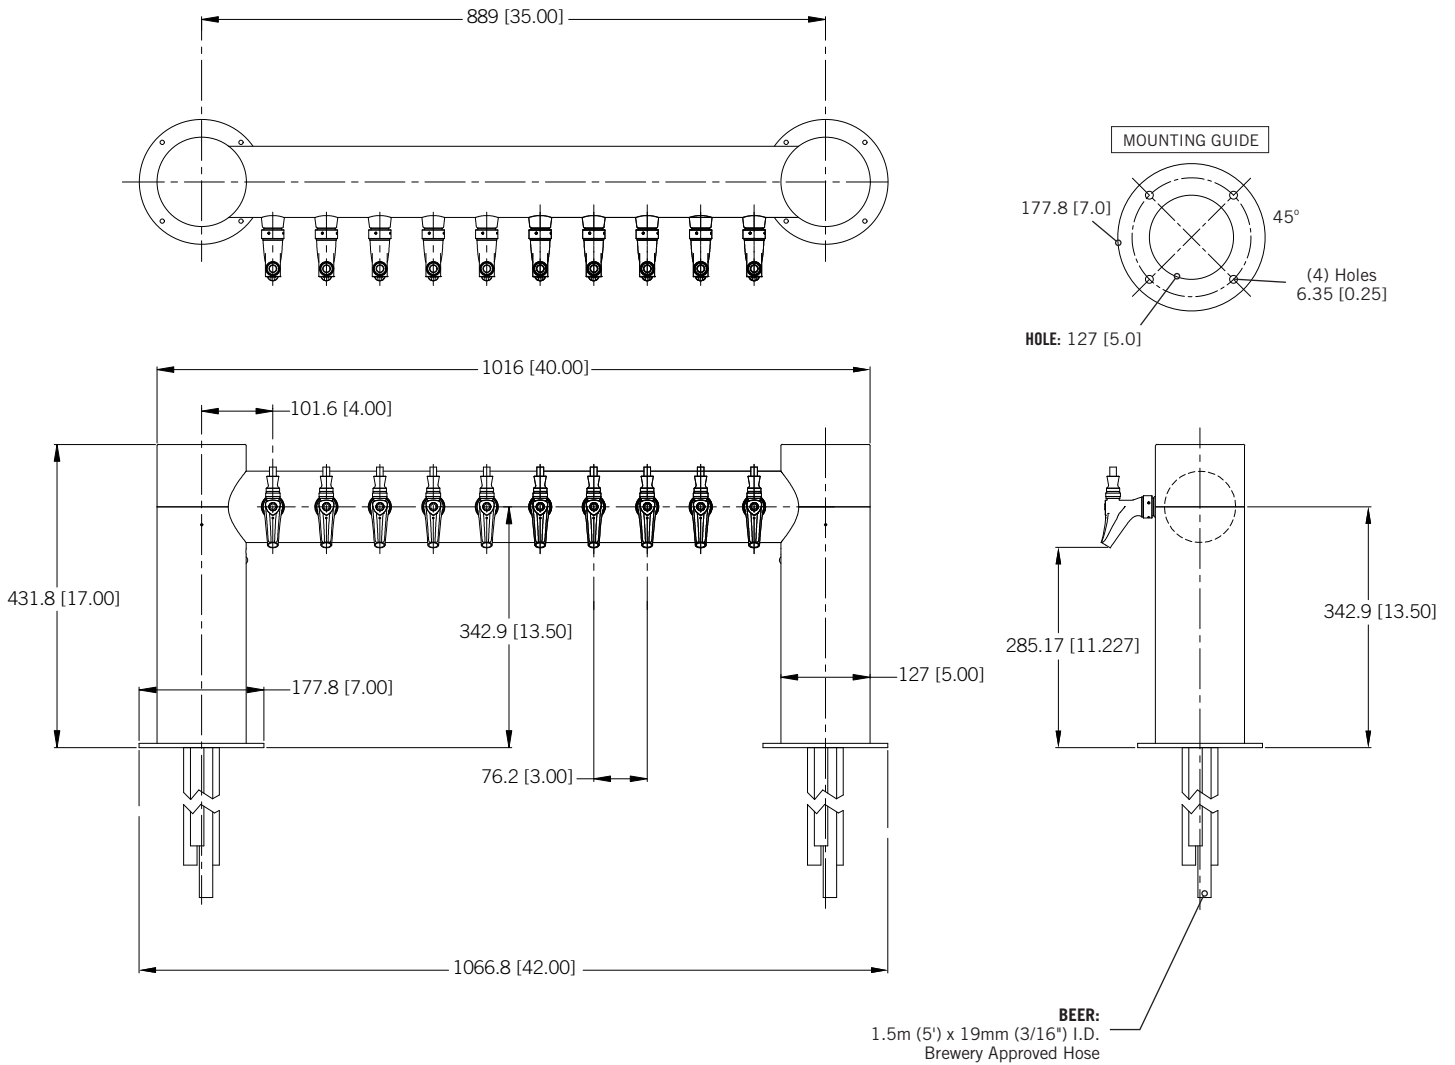

DRAFT TOWER

METROPOLIS™ H (AIR) - 10 FAUCET

- Metropolis™ draft towers have a distinctive art deco style
- Includes 304 SS faucet and SpinStop™ shank
- Exterior finish will provide years of durable service
- Engineered for flow-through air-cooling

METRO-H-10PSSA
Polished Stainless Steel

Faucet knobs not included.

Part No.	Faucets	Dispense System	Finish	Shipping Weight
 METRO-H-10PSSA	10	Air Cooled	Polished Stainless Steel	TBD

Dimensions

 **MICRO MATIC**
 Toll-Free: 1-866-327-4159
www.micromatic.com