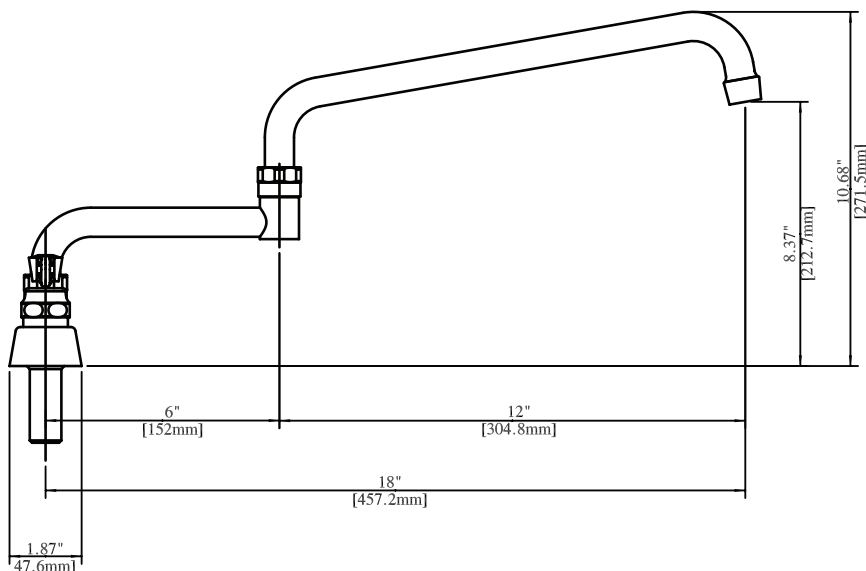

Use your smart phone to scan the above QR code to visit our website: www.bk-resources.com

8" Deck Mount Heavy Duty Solid Body Faucet with DJ Swing Spout

Model: BKF-8DM-18-G, Lead Free

Options:

BKF-C414-VR
Vandal Resistant Aerator - .5 GPM

BKF-WBH
ADA Compliant
Wrist Blade Handles

Product Specifications:

- Heavy Duty Double Seat 1/4 Turn Ceramic Cartridges
- Color Coded Hot & Cold Indicators
- Double O-Ring Spout Seal
- High Polished Triple Dipped Chrome Finish
- Integral Check Valve
- Lead Free Compliant
- Full Replacement Parts Available

Certifications:

PRODUCT SPECIFICATION SHEET

RESOURCES

8" Deck Mount Heavy Duty Solid Body Faucet with DJ Swing Spout

Model: BKF-8DM-18-G, Lead Free

Exploded Parts Detail:

Diagram #	Quantity	Part Number	Description
1	1	BKF-SPT-XX-G	Spout
2	1	BKF-SPT-AER-W	Aerator Washer
3	1	BKF-SPT-AER	Aerator
4	1	BKF-AER-NOZZLE	Nozzle
5	1	BKF-SPT-NUT	Spout Nut
6	1	BKF-SPT-SPACER	Spacer
7	2	BKF-SPT-ORING	Double O Ring
8	1	BKF-SPT-EXT	Spout Extension
9	2	BKF-SBH	Handle
10	2	BK-BONNET	Bonnet
11	2	BKF-HV/CV-G	Ceramic Valve
12	1	BKF-4SM-XX-G	Faucet Body
13	2	BKF-MN	Mounting Nut
14	2	BKF-MW	Mounting Washer