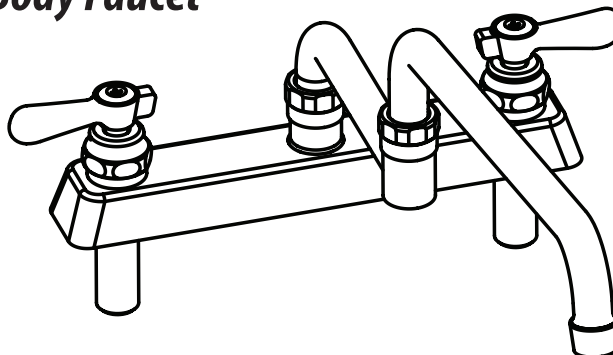

Use your smart phone to scan the above QR code to visit our website: www.bk-resources.com

8" Deck Mount Heavy Duty Solid Body Faucet with DJ Swing Spout

Model: BKF-8DM-18-G, Lead Free

Options:

BKF-C414-VR
Vandal Resistant Aerator - .5 GPM

BKF-WBH
ADA Compliant
Wrist Blade Handles

Product Specifications:

- Heavy Duty Double Seat 1/4 Turn Ceramic Cartridges
- Color Coded Hot & Cold Indicators
- Double O-Ring Spout Seal
- High Polished Triple Dipped Chrome Finish
- Integral Check Valve
- Lead Free Compliant
- Full Replacement Parts Available

Certifications:

PRODUCT SPECIFICATION SHEET

RESOURCES

8" Deck Mount Heavy Duty Solid Body Faucet with DJ Swing Spout

Model: BKF-8DM-18-G, Lead Free

Exploded Parts Detail:

Diagram #	Quantity	Part Number	Description
1	1	BKF-SPT-XX-G	Spout
2	1	BKF-SPT-AER-W	Aerator Washer
3	1	BKF-SPT-AER	Aerator
4	1	BKF-AER-NOZZLE	Nozzle
5	1	BKF-SPT-NUT	Spout Nut
6	1	BKF-SPT-SPACER	Spacer
7	2	BKF-SPT-ORING	Double O Ring
8	1	BKF-SPT-EXT	Spout Extension
9	2	BKF-SBH	Handle
10	2	BK-BONNET	Bonnet
11	2	BKF-HV/CV-G	Ceramic Valve
12	1	BKF-4SM-XX-G	Faucet Body
13	2	BKF-MN	Mounting Nut
14	2	BKF-MW	Mounting Washer