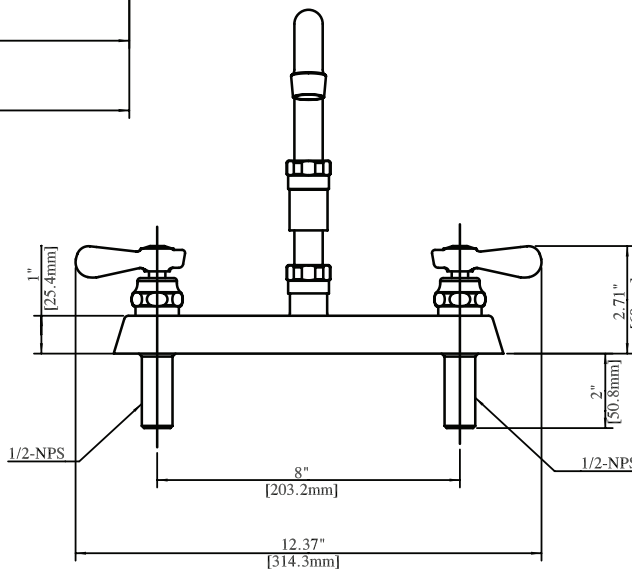

Use your smart phone to scan the above QR code to visit our website: www.bk-resources.com

8" Deck Mount Heavy Duty Solid Body Faucet with DJ Swing Spout

Model: BKF-8DM-18-G, Lead Free

Options:

BKF-C414-VR
Vandal Resistant Aerator - .5 GPM

BKF-WBH
ADA Compliant
Wrist Blade Handles

Product Specifications:

- Heavy Duty Double Seat 1/4 Turn Ceramic Cartridges
- Color Coded Hot & Cold Indicators
- Double O-Ring Spout Seal
- High Polished Triple Dipped Chrome Finish
- Integral Check Valve
- Lead Free Compliant
- Full Replacement Parts Available

Certifications:

PRODUCT SPECIFICATION SHEET

RESOURCES

8" Deck Mount Heavy Duty Solid Body Faucet with DJ Swing Spout

Model: BKF-8DM-18-G, Lead Free

Exploded Parts Detail:

Diagram #	Quantity	Part Number	Description
1	1	BKF-SPT-XX-G	Spout
2	1	BKF-SPT-AER-W	Aerator Washer
3	1	BKF-SPT-AER	Aerator
4	1	BKF-AER-NOZZLE	Nozzle
5	1	BKF-SPT-NUT	Spout Nut
6	1	BKF-SPT-SPACER	Spacer
7	2	BKF-SPT-ORING	Double O Ring
8	1	BKF-SPT-EXT	Spout Extension
9	2	BKF-SBH	Handle
10	2	BK-BONNET	Bonnet
11	2	BKF-HV/CV-G	Ceramic Valve
12	1	BKF-4SM-XX-G	Faucet Body
13	2	BKF-MN	Mounting Nut
14	2	BKF-MW	Mounting Washer