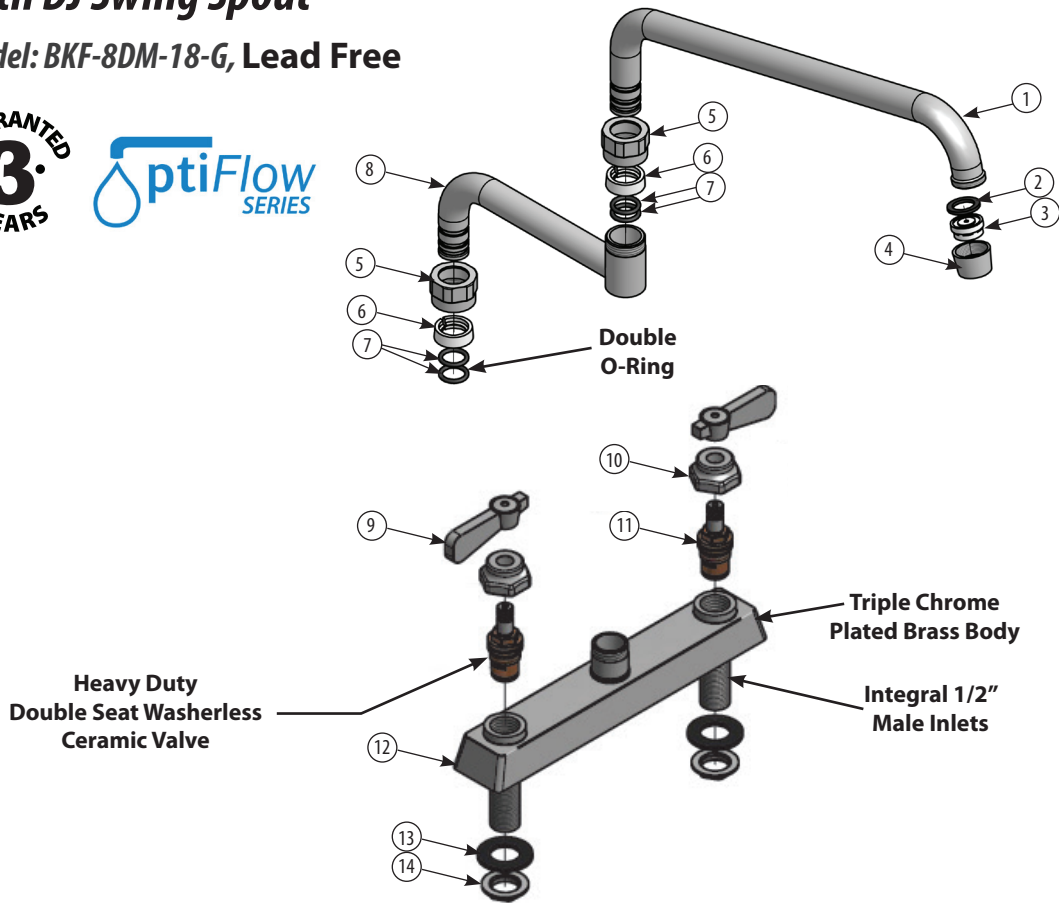

Use your smart phone to scan the above QR code to visit our website: www.bk-resources.com

8" Deck Mount Heavy Duty Solid Body Faucet with DJ Swing Spout

Model: BKF-8DM-18-G, Lead Free

Options:

BKF-C414-VR
Vandal Resistant Aerator - .5 GPM

BKF-WBH
ADA Compliant
Wrist Blade Handles

Product Specifications:

- Heavy Duty Double Seat 1/4 Turn Ceramic Cartridges
- Color Coded Hot & Cold Indicators
- Double O-Ring Spout Seal
- High Polished Triple Dipped Chrome Finish
- Integral Check Valve
- Lead Free Compliant
- Full Replacement Parts Available

Certifications:

PRODUCT SPECIFICATION SHEET

RESOURCES

8" Deck Mount Heavy Duty Solid Body Faucet with DJ Swing Spout

Model: BKF-8DM-18-G, Lead Free

Exploded Parts Detail:

Diagram #	Quantity	Part Number	Description
1	1	BKF-SPT-XX-G	Spout
2	1	BKF-SPT-AER-W	Aerator Washer
3	1	BKF-SPT-AER	Aerator
4	1	BKF-AER-NOZZLE	Nozzle
5	1	BKF-SPT-NUT	Spout Nut
6	1	BKF-SPT-SPACER	Spacer
7	2	BKF-SPT-ORING	Double O Ring
8	1	BKF-SPT-EXT	Spout Extension
9	2	BKF-SBH	Handle
10	2	BK-BONNET	Bonnet
11	2	BKF-HV/CV-G	Ceramic Valve
12	1	BKF-4SM-XX-G	Faucet Body
13	2	BKF-MN	Mounting Nut
14	2	BKF-MW	Mounting Washer

Optional Spouts & Parts:

Heavy Duty Gooseneck Spout
BKF-HSPT-3G-G, BKF-HSPT-5G-G
BKF-HSPT-8G-G

Heavy Duty DJ Swing Spout
BKF-HSPT-18-G

Heavy Duty Swing Spout
BKF-HSPT-6-G, BKF-HSPT-8-G
BKF-HSPT-10-G, BKF-HSPT-12-G
BKF-HSPT-14-G, BKF-HSPT-16-G